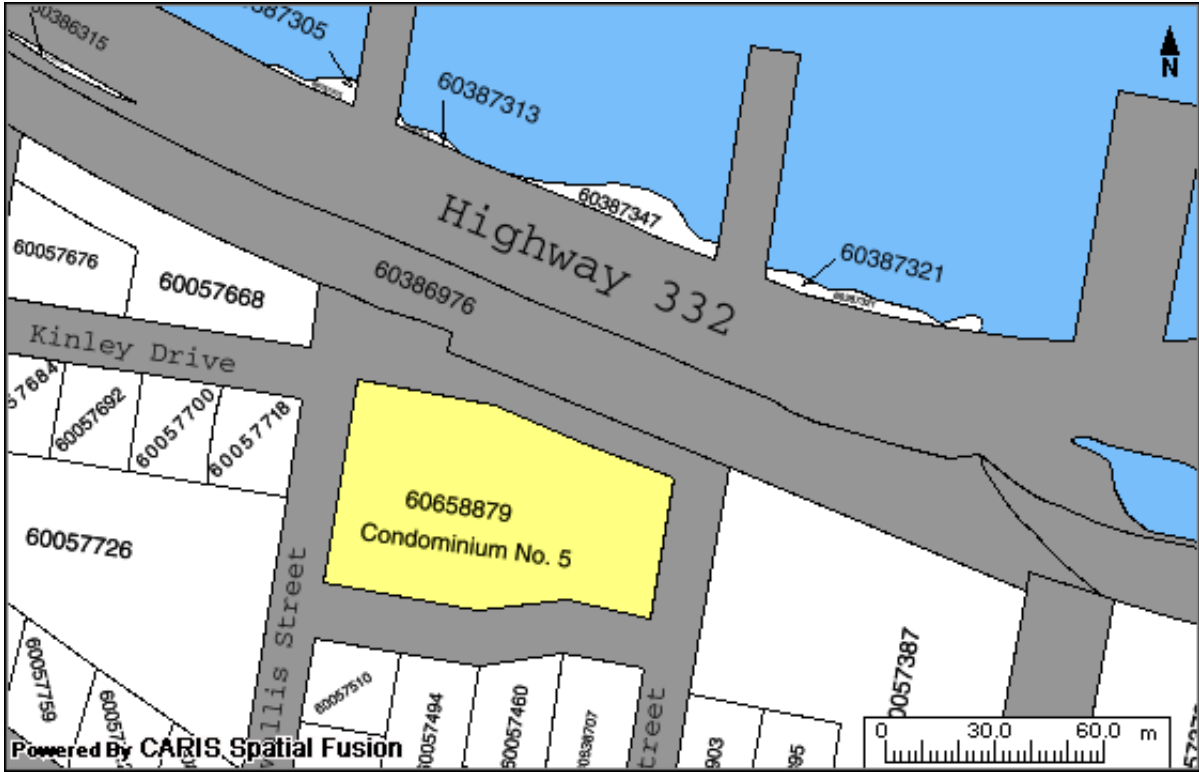

Property Online Map

PID: 60658879 **Owner:** LUNENBURG COUNTY CONDOMINIUM CORPORATION NO 5
County: LUNENBURG COUNTY **Address:** 124 CORNWALLIS STREET
LR Status: LAND REGISTRATION LUNENBURG

The Provincial mapping is a graphical representation of property boundaries which approximate the size, configuration and location of parcels. Care has been taken to ensure the best possible quality, however, this map is not a land survey and is not intended to be used for legal descriptions or to calculate exact dimensions or area. The Provincial mapping is not conclusive as to the location, boundaries or extent of a parcel [*Land Registration Act* subsection 21(2)]. THIS IS NOT AN OFFICIAL RECORD.