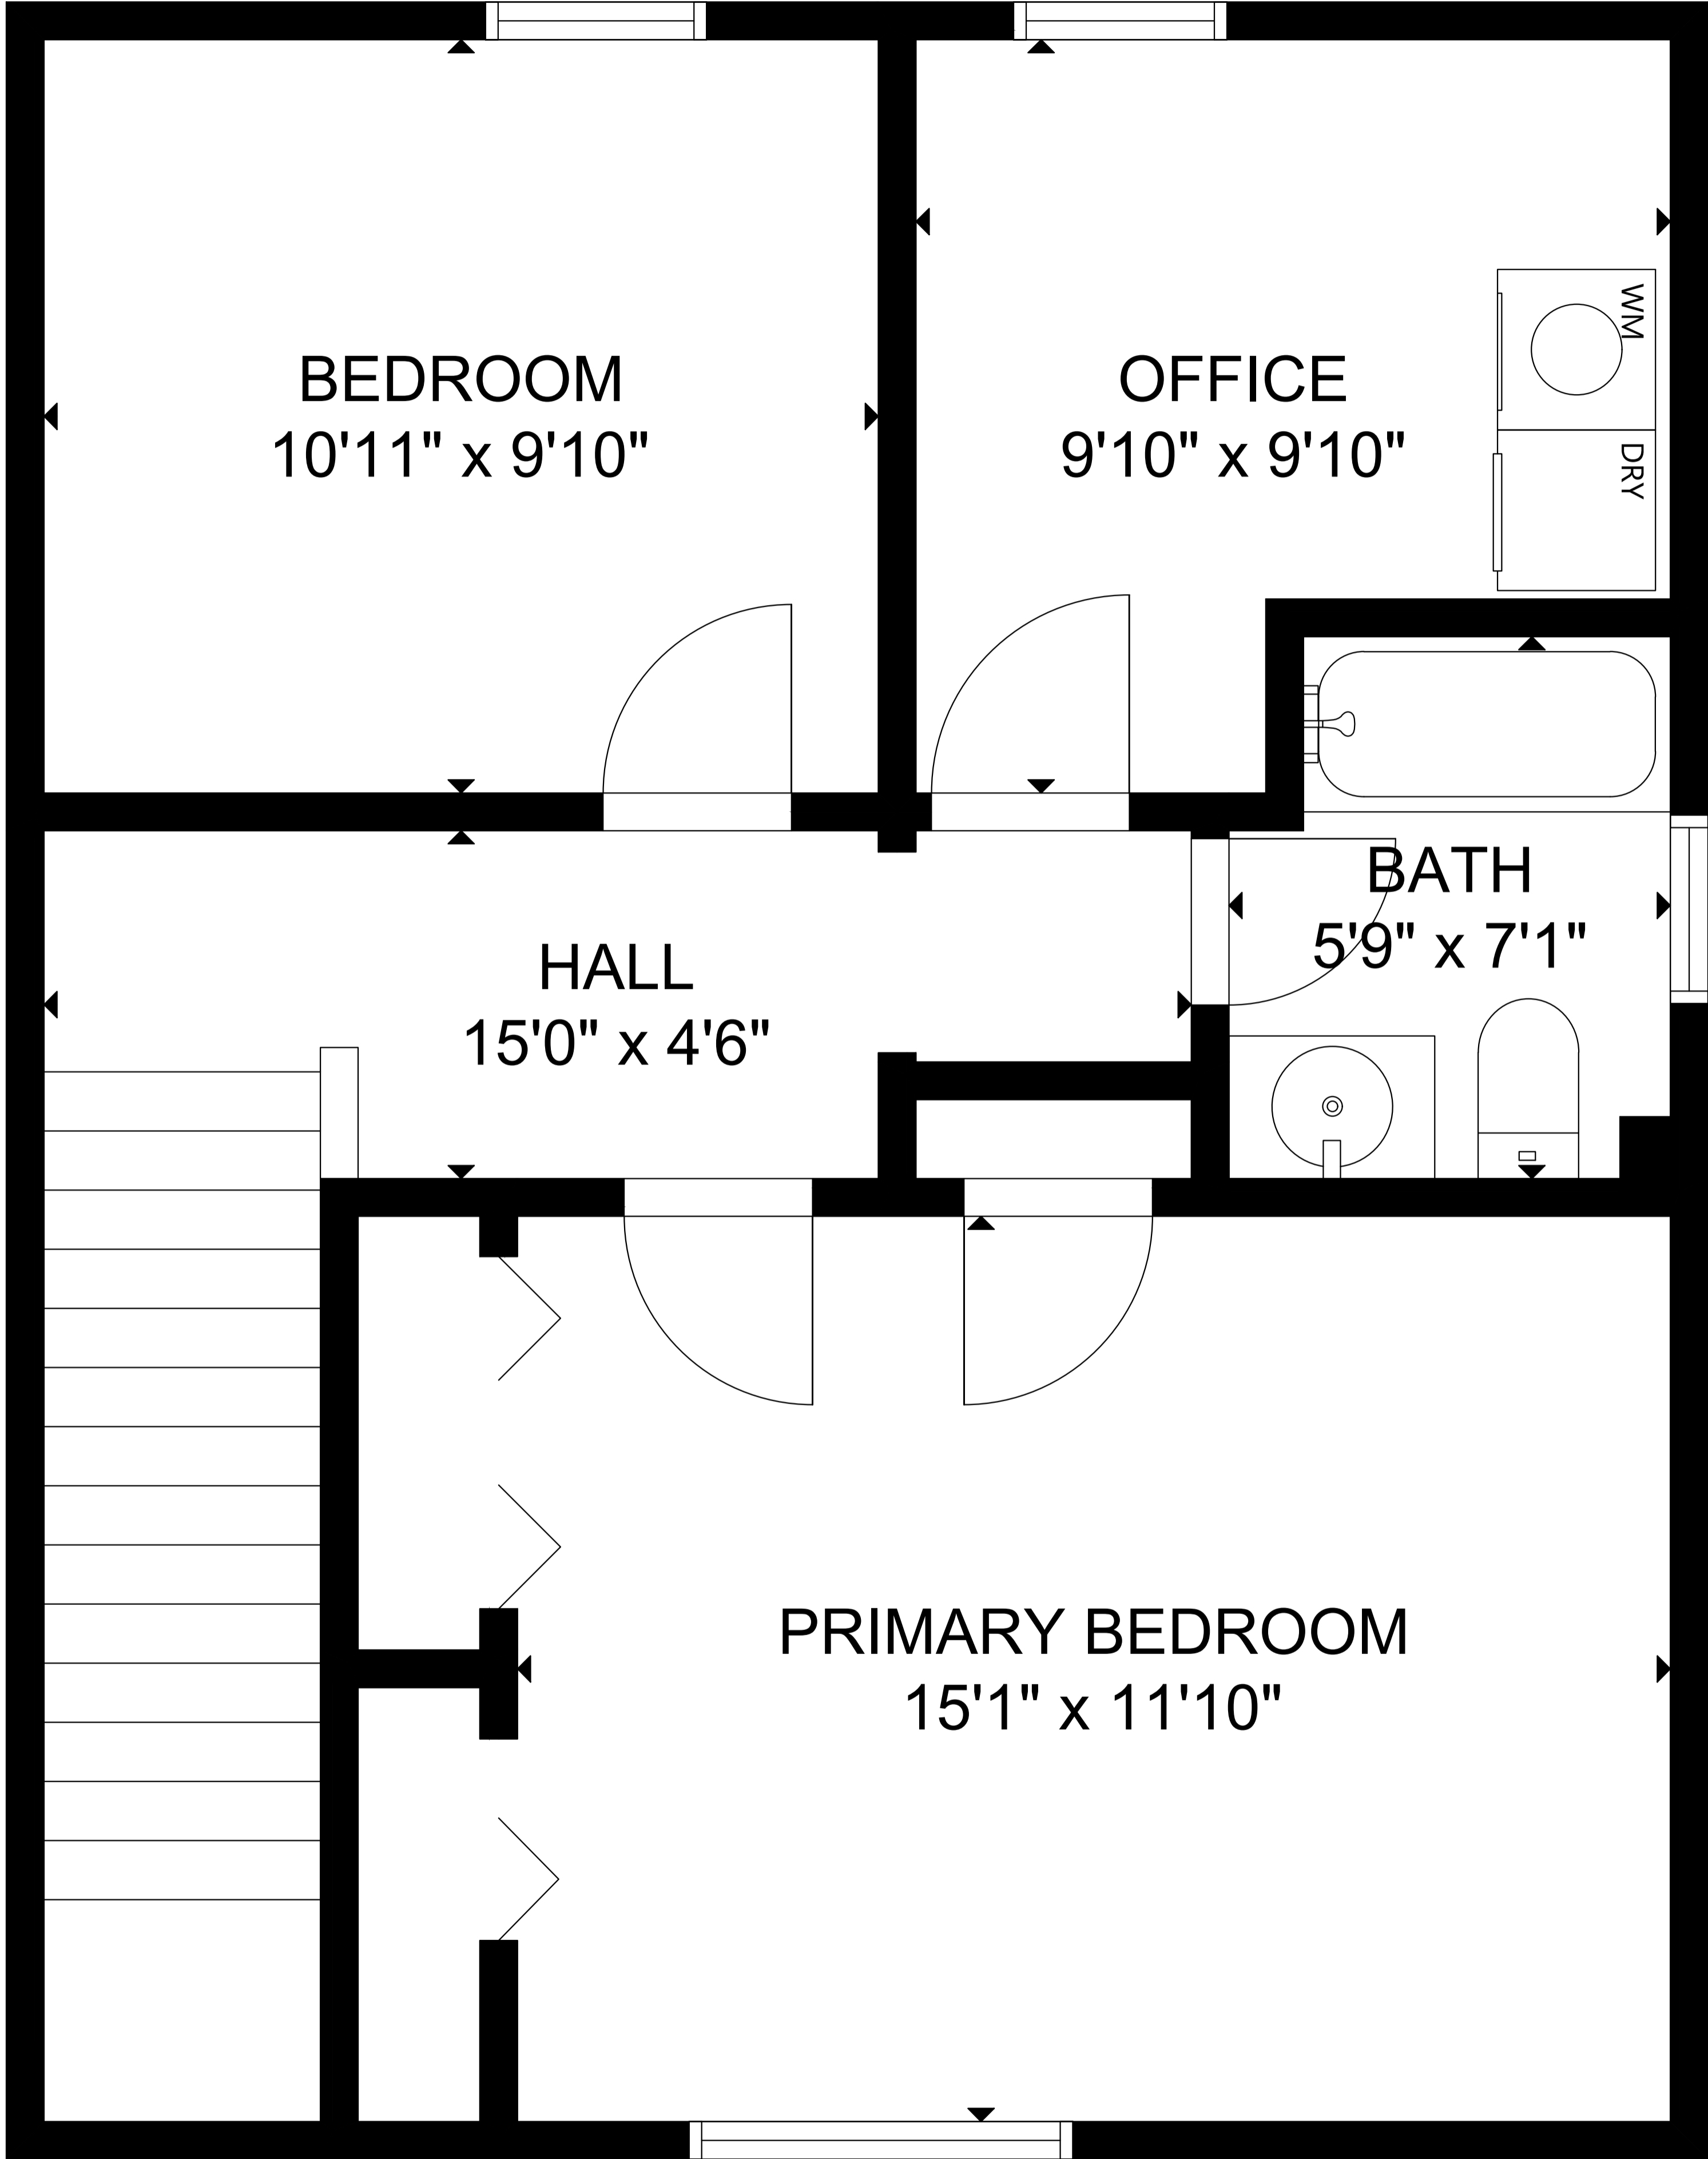

7 McKenzie St

GROSS INTERNAL AREA
TOTAL: 1,812 sq ft
FLOOR 1: 579 sq ft, FLOOR 2: 656 sq ft
FLOOR 3: 577 sq ft

SIZE AND DIMENSIONS ARE APPROXIMATE, ACTUAL MAY VARY.

7 McKenzie St

FLOOR 3

GROSS INTERNAL AREA
TOTAL: 1,812 sq ft
FLOOR 1: 579 sq ft, FLOOR 2: 656 sq ft
FLOOR 3: 577 sq ft

SIZE AND DIMENSIONS ARE APPROXIMATE, ACTUAL MAY VARY.

7 McKenzie St

BASEMENT
20'10" x 26'7"

FLOOR 1

GROSS INTERNAL AREA
TOTAL: 1,812 sq ft
FLOOR 1: 579 sq ft, FLOOR 2: 656 sq ft
FLOOR 3: 577 sq ft
SIZE AND DIMENSIONS ARE APPROXIMATE, ACTUAL MAY VARY.