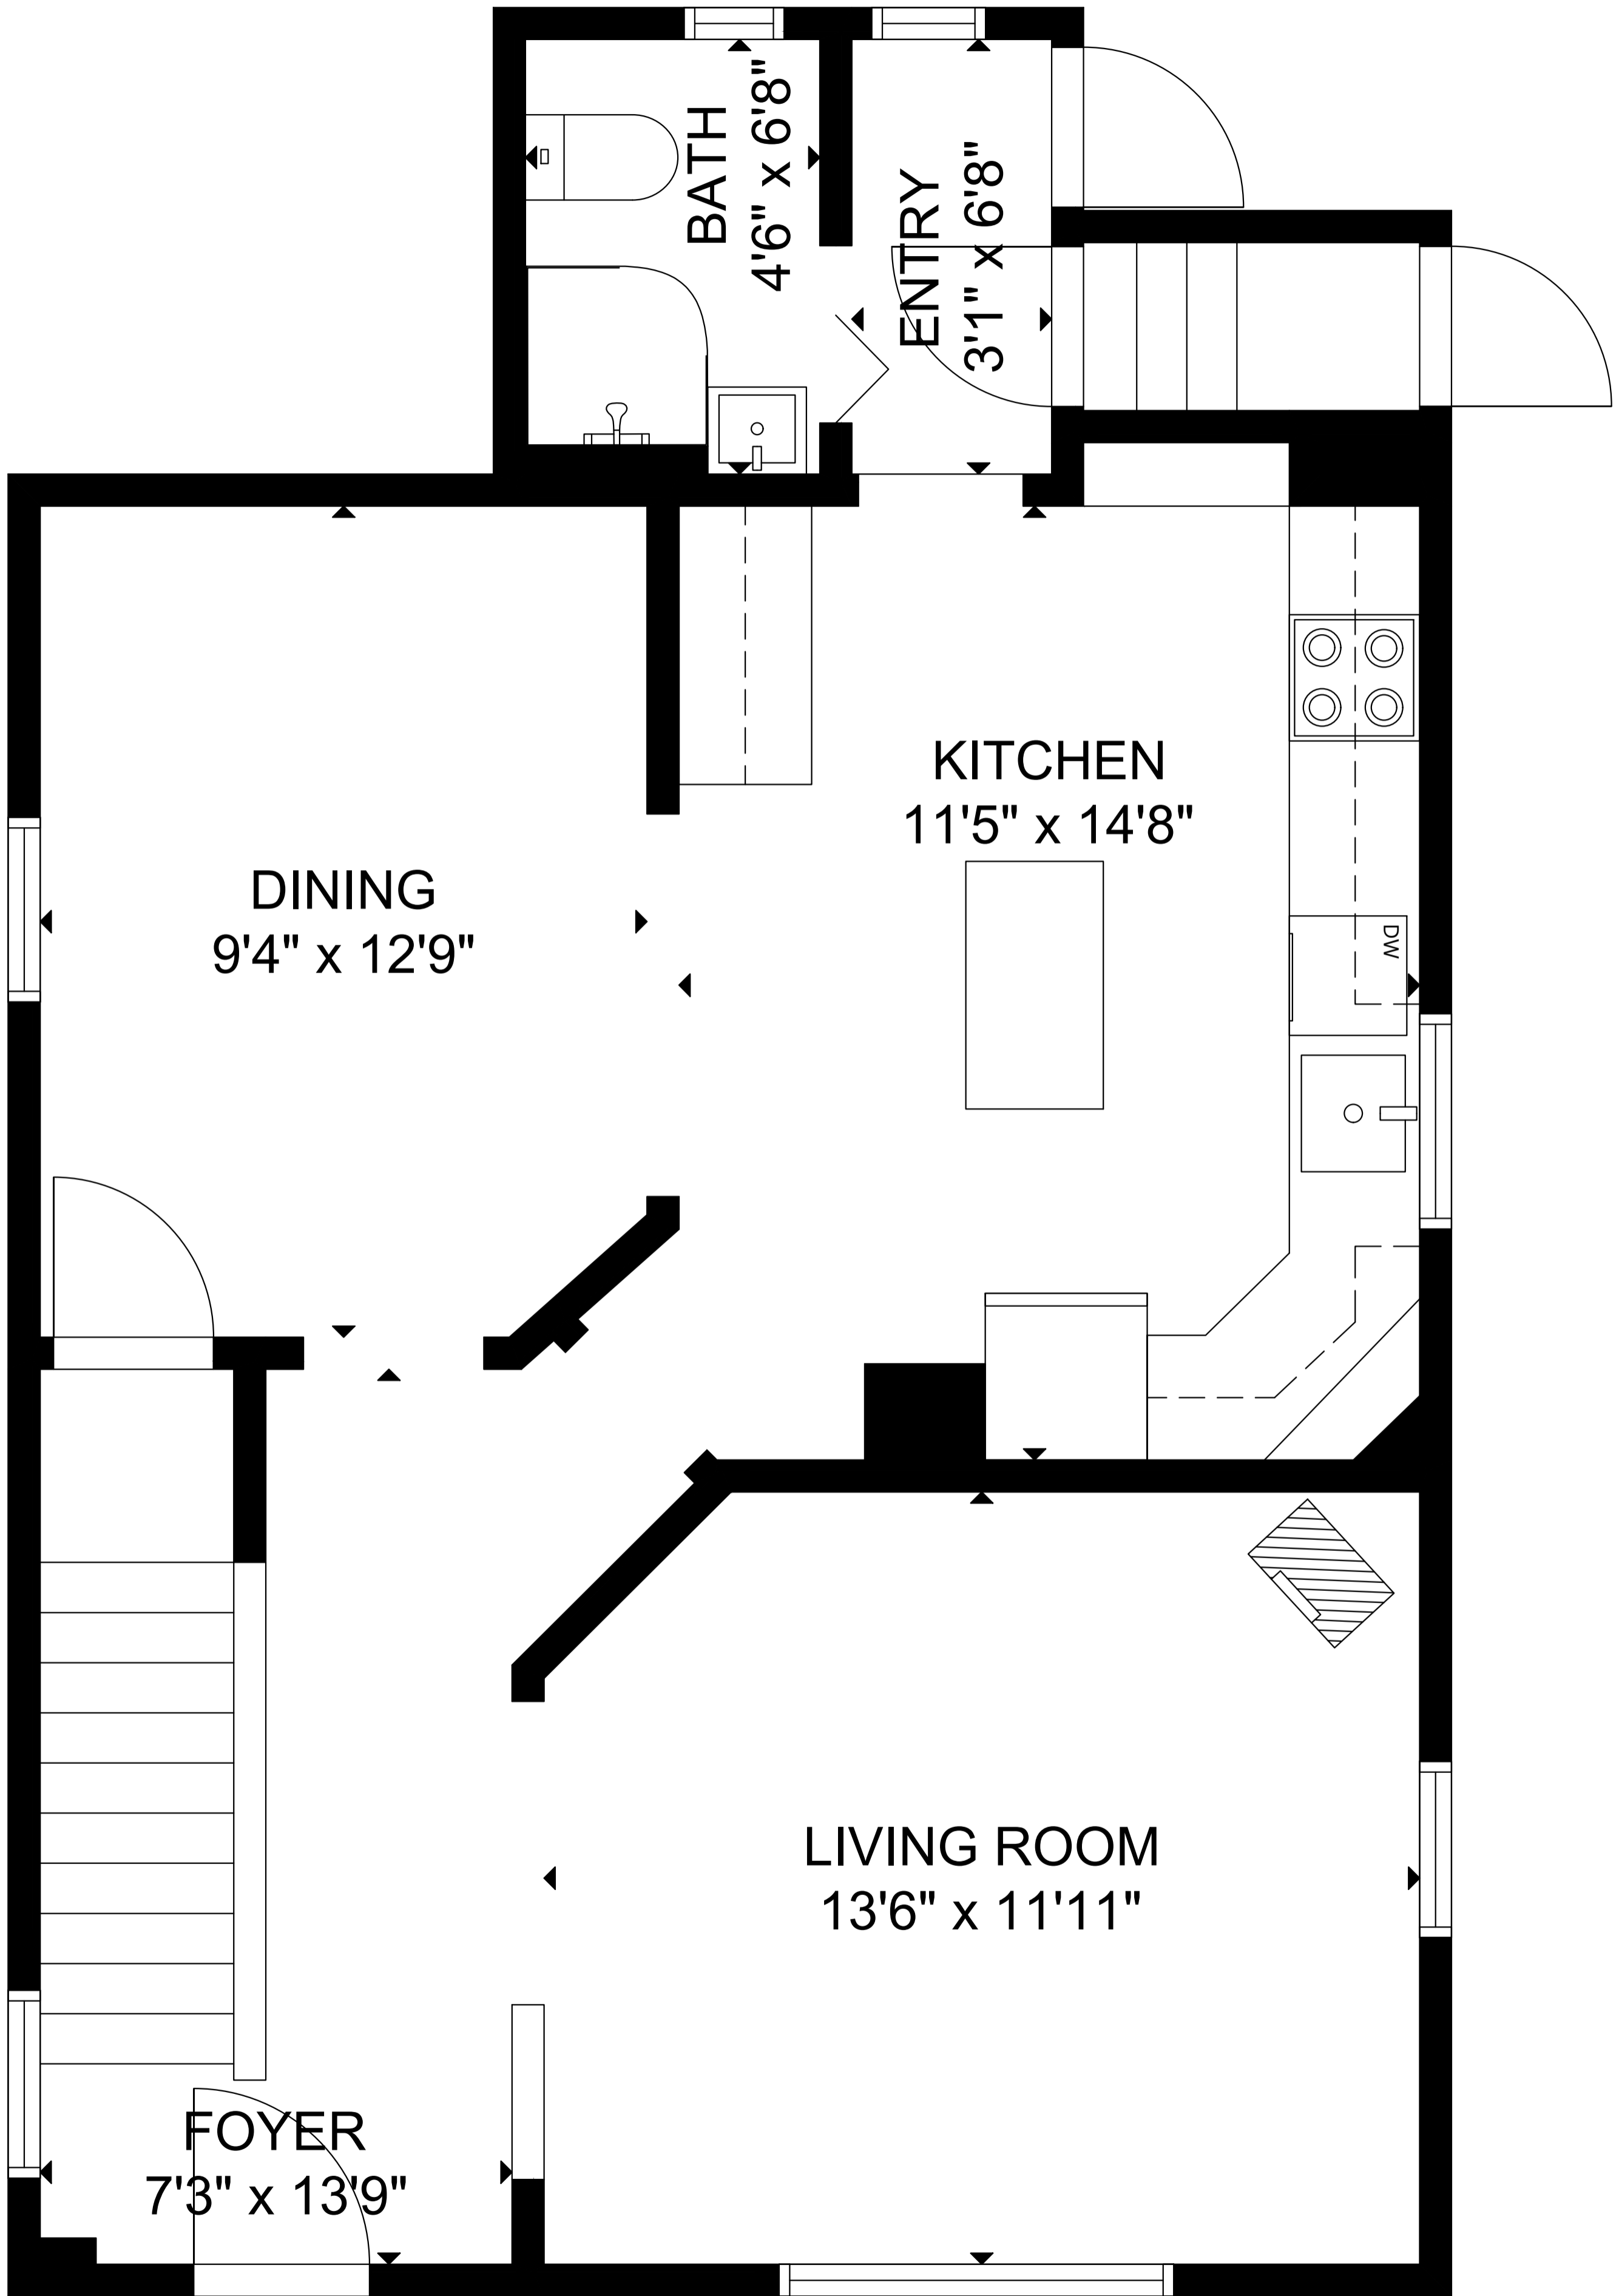

7 McKenzie St

GROSS INTERNAL AREA
TOTAL: 1,812 sq ft
FLOOR 1: 579 sq ft, FLOOR 2: 656 sq ft
FLOOR 3: 577 sq ft

SIZE AND DIMENSIONS ARE APPROXIMATE, ACTUAL MAY VARY.

7 McKenzie St

FLOOR 3

GROSS INTERNAL AREA
TOTAL: 1,812 sq ft
FLOOR 1: 579 sq ft, FLOOR 2: 656 sq ft
FLOOR 3: 577 sq ft

SIZE AND DIMENSIONS ARE APPROXIMATE, ACTUAL MAY VARY.

7 McKenzie St

BASEMENT
20'10" x 26'7"

FLOOR 1

GROSS INTERNAL AREA
TOTAL: 1,812 sq ft
FLOOR 1: 579 sq ft, FLOOR 2: 656 sq ft
FLOOR 3: 577 sq ft
SIZE AND DIMENSIONS ARE APPROXIMATE, ACTUAL MAY VARY.