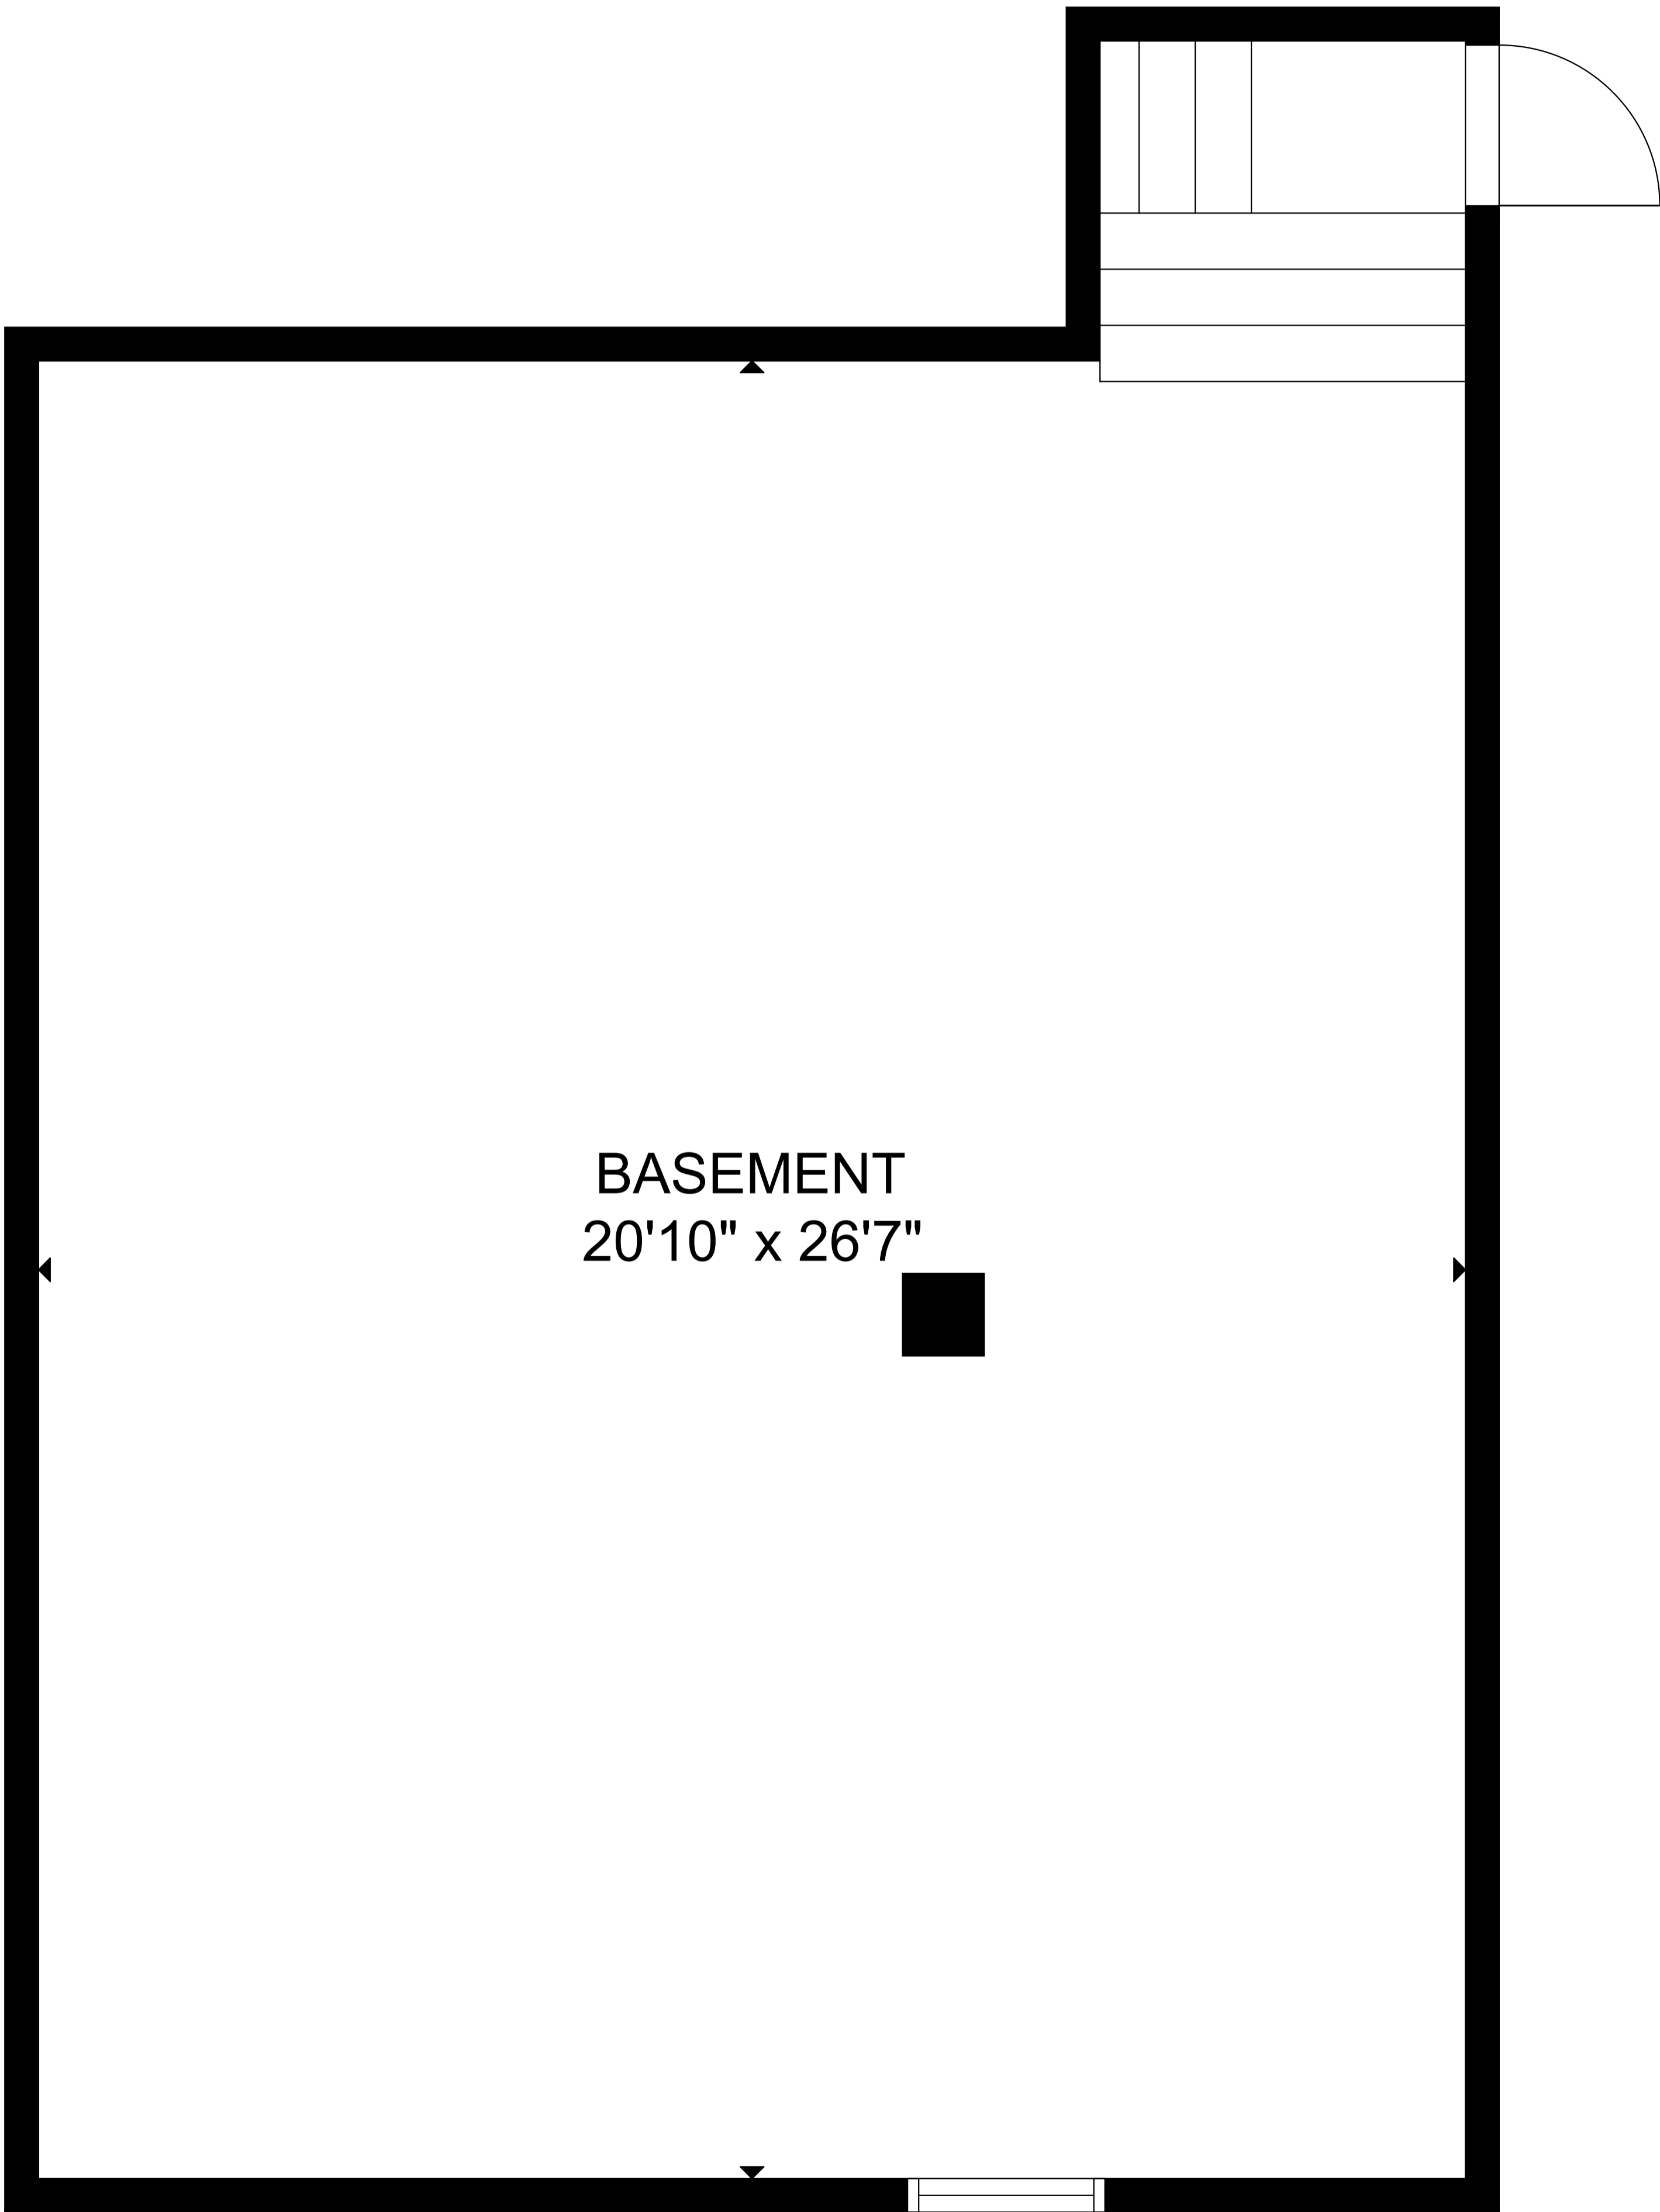

7 McKenzie St

GROSS INTERNAL AREA
TOTAL: 1,812 sq ft
FLOOR 1: 579 sq ft, FLOOR 2: 656 sq ft
FLOOR 3: 577 sq ft

SIZE AND DIMENSIONS ARE APPROXIMATE, ACTUAL MAY VARY.

7 McKenzie St

FLOOR 3

GROSS INTERNAL AREA
TOTAL: 1,812 sq ft
FLOOR 1: 579 sq ft, FLOOR 2: 656 sq ft
FLOOR 3: 577 sq ft

SIZE AND DIMENSIONS ARE APPROXIMATE, ACTUAL MAY VARY.

7 McKenzie St

BASEMENT
20'10" x 26'7"

FLOOR 1

GROSS INTERNAL AREA
TOTAL: 1,812 sq ft
FLOOR 1: 579 sq ft, FLOOR 2: 656 sq ft
FLOOR 3: 577 sq ft
SIZE AND DIMENSIONS ARE APPROXIMATE, ACTUAL MAY VARY.