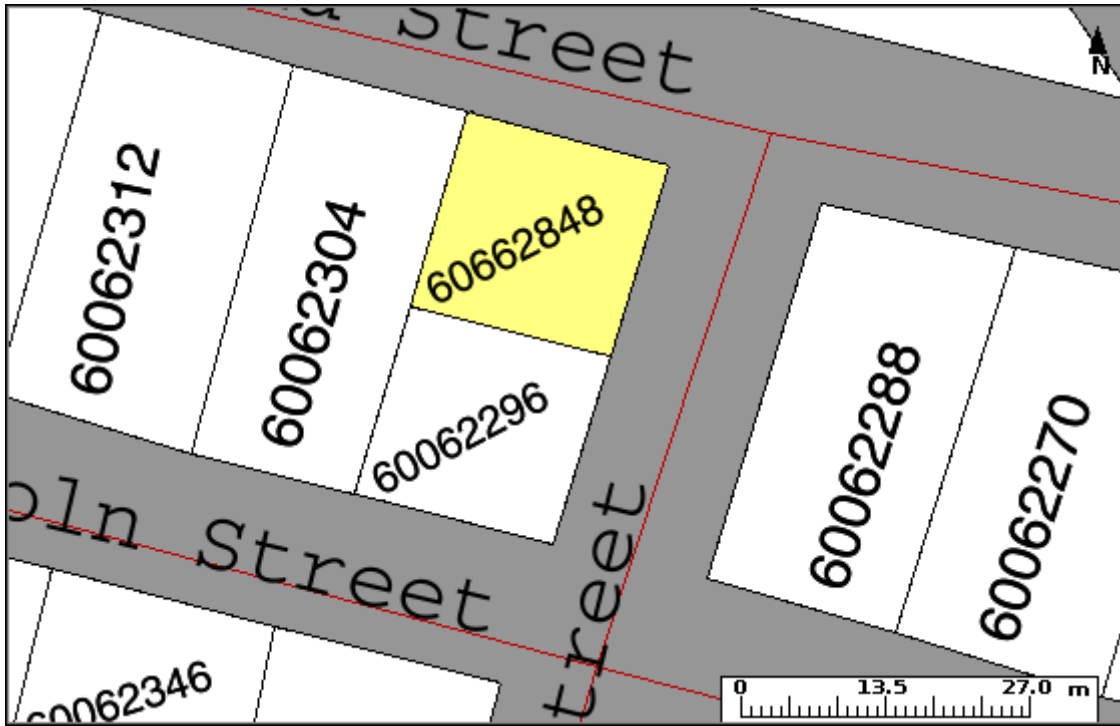

Property Online Map

Date: Jul 13, 2023 9:32:39 AM

PID: 60662848	Owner: JAMIE ROBINSON	AAN: 10134714
County: LUNENBURG COUNTY	BEN JEREMY TAIT	Value: \$81,000 (2023 RESIDENTIAL TAXABLE)
LR Status: LAND REGISTRATION	Address: LINCOLN STREET	
	LUNENBURG	

The Provincial mapping is a graphical representation of property boundaries which approximate the size, configuration and location of parcels. Care has been taken to ensure the best possible quality, however, this map is not a land survey and is not intended to be used for legal descriptions or to calculate exact dimensions or area. The Provincial mapping is not conclusive as to the location, boundaries or extent of a parcel [*Land Registration Act* subsection 21(2)]. THIS IS NOT AN OFFICIAL RECORD.