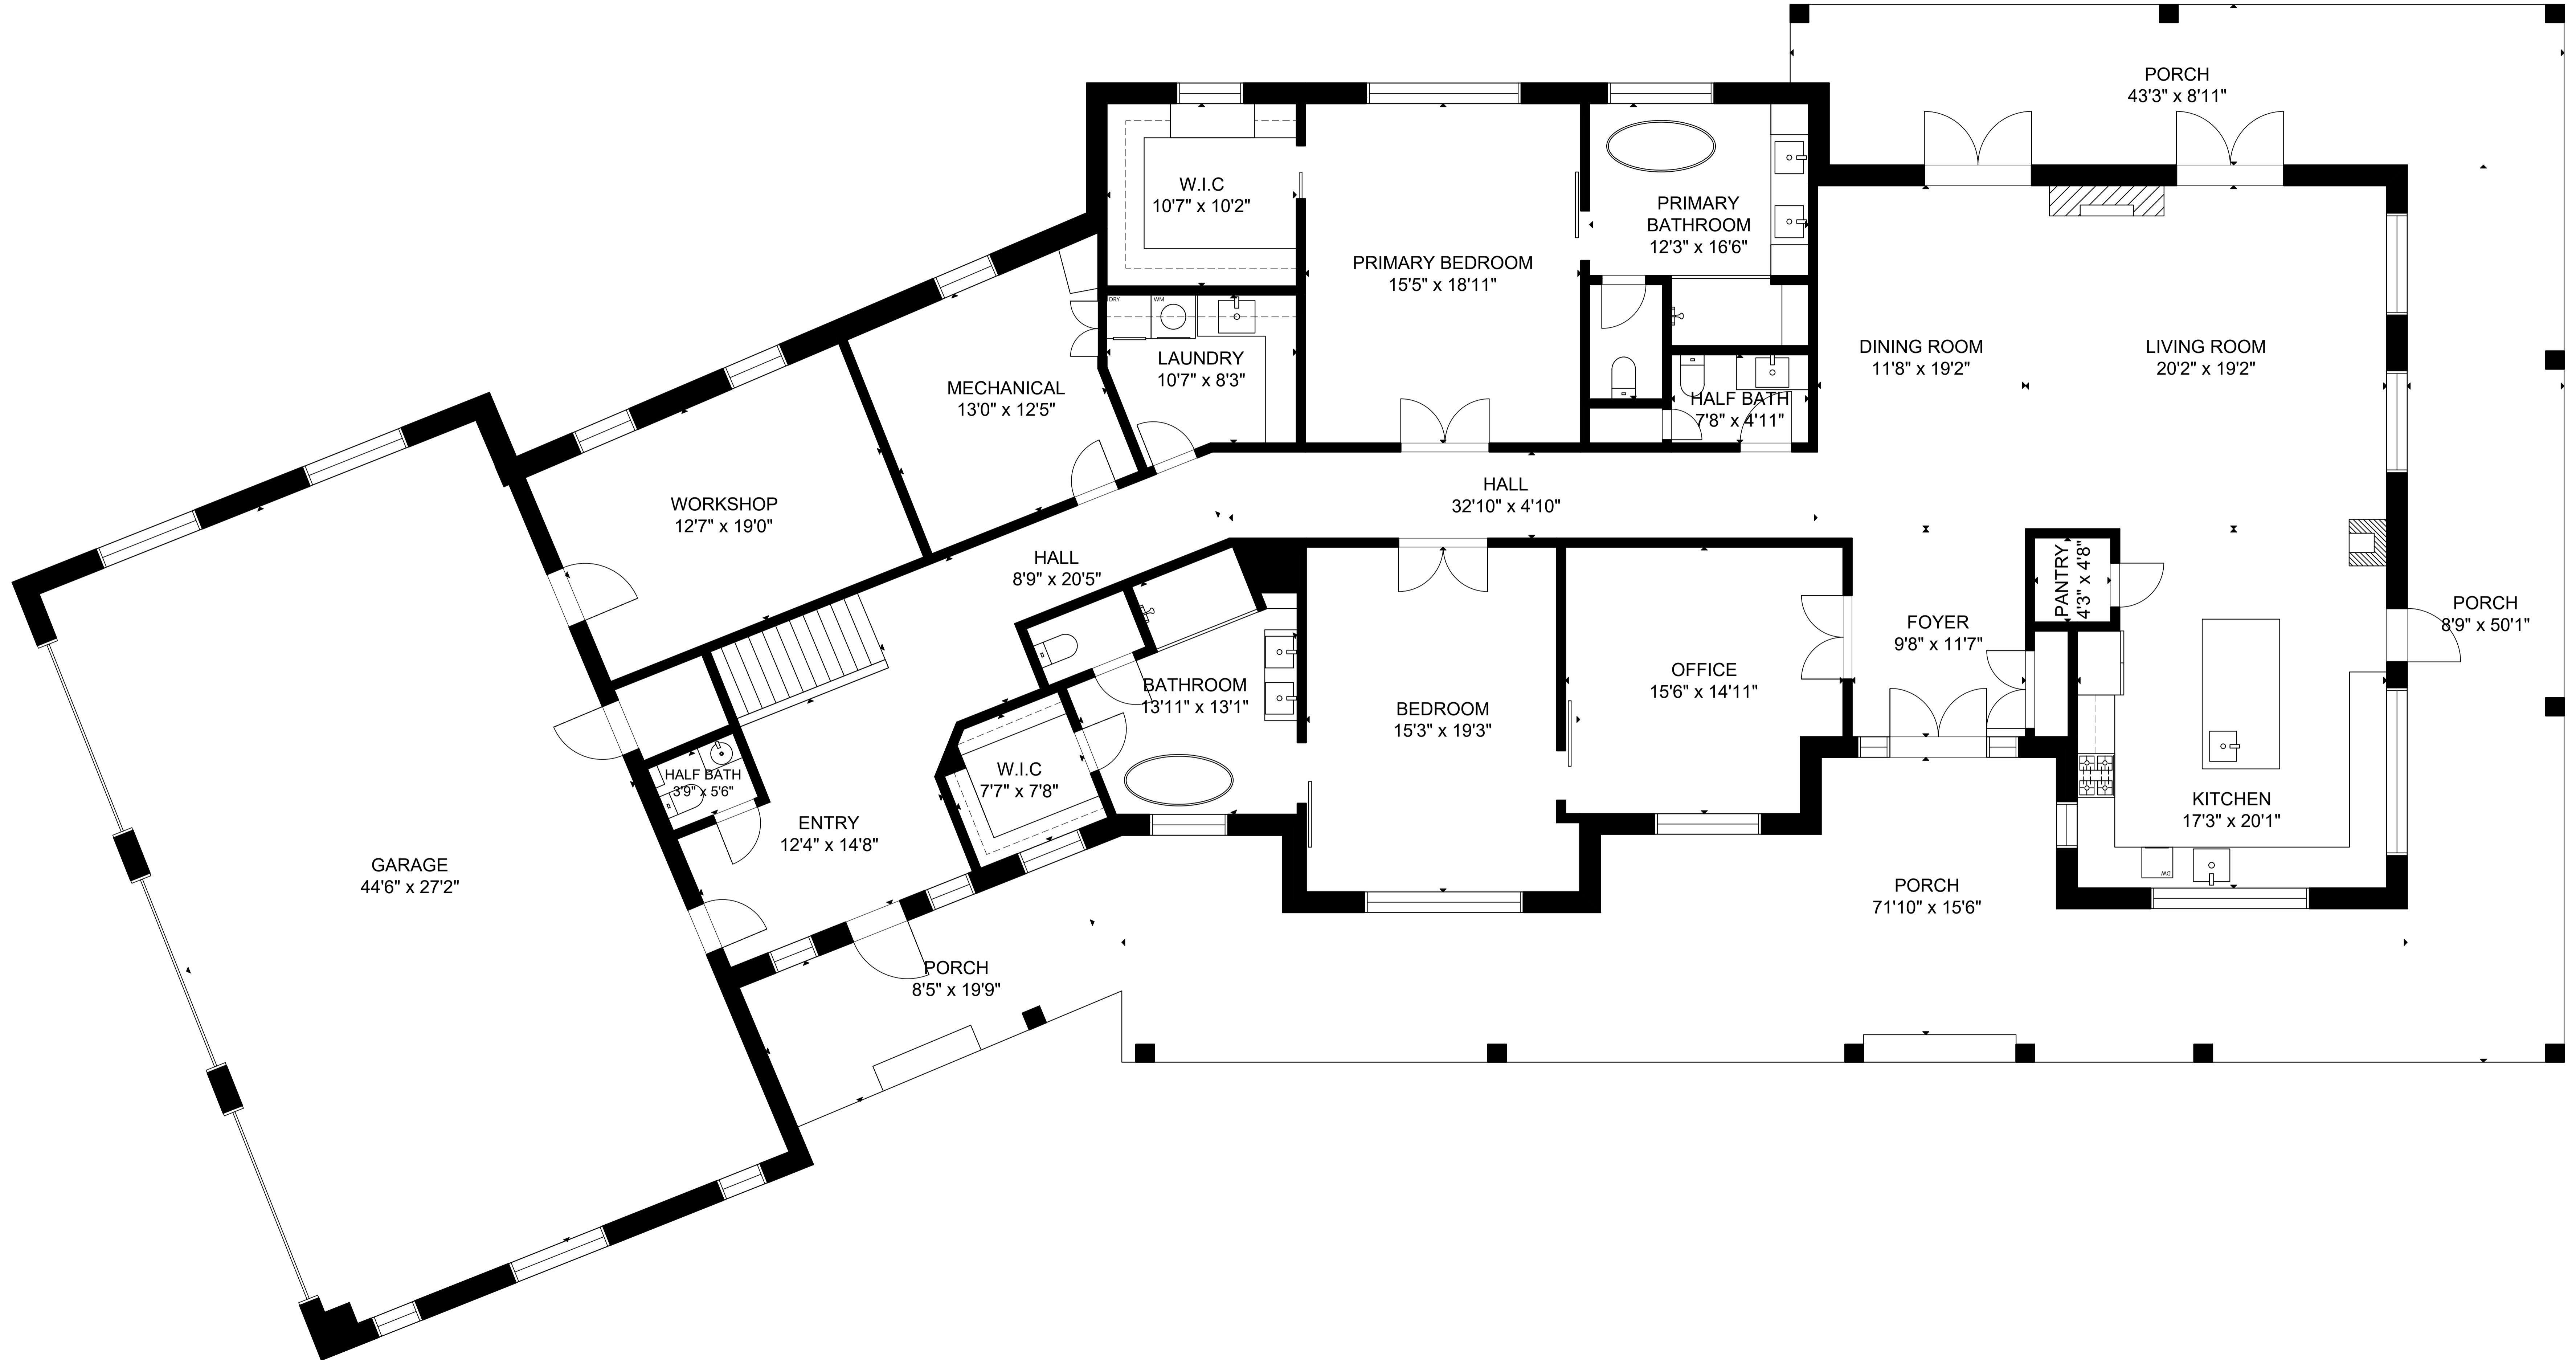

105 Driftwood Court, Lunenburg NS, CA

FLOOR 1

GROSS INTERNAL AREA
 TOTAL: 4,528 sq ft
 FLOOR 1: 3,600 sq ft, FLOOR 2: 928 sq ft
 EXCLUDED AREA: GARAGE: 1,227 sq ft, BALCONY: 65 sq ft
 PORCH: 1,803 sq ft
 SIZE AND DIMENSIONS ARE APPROXIMATE, ACTUAL MAY VARY.

105 Driftwood Court, Lunenburg NS, CA

FLOOR 2

GROSS INTERNAL AREA
TOTAL: 4,528 sq ft
FLOOR 1: 3,600 sq ft, FLOOR 2: 928 sq ft
EXCLUDED AREA: GARAGE: 1,227 sq ft, BALCONY: 65 sq ft
PORCH: 1,803 sq ft
SIZE AND DIMENSIONS ARE APPROXIMATE, ACTUAL MAY VARY.