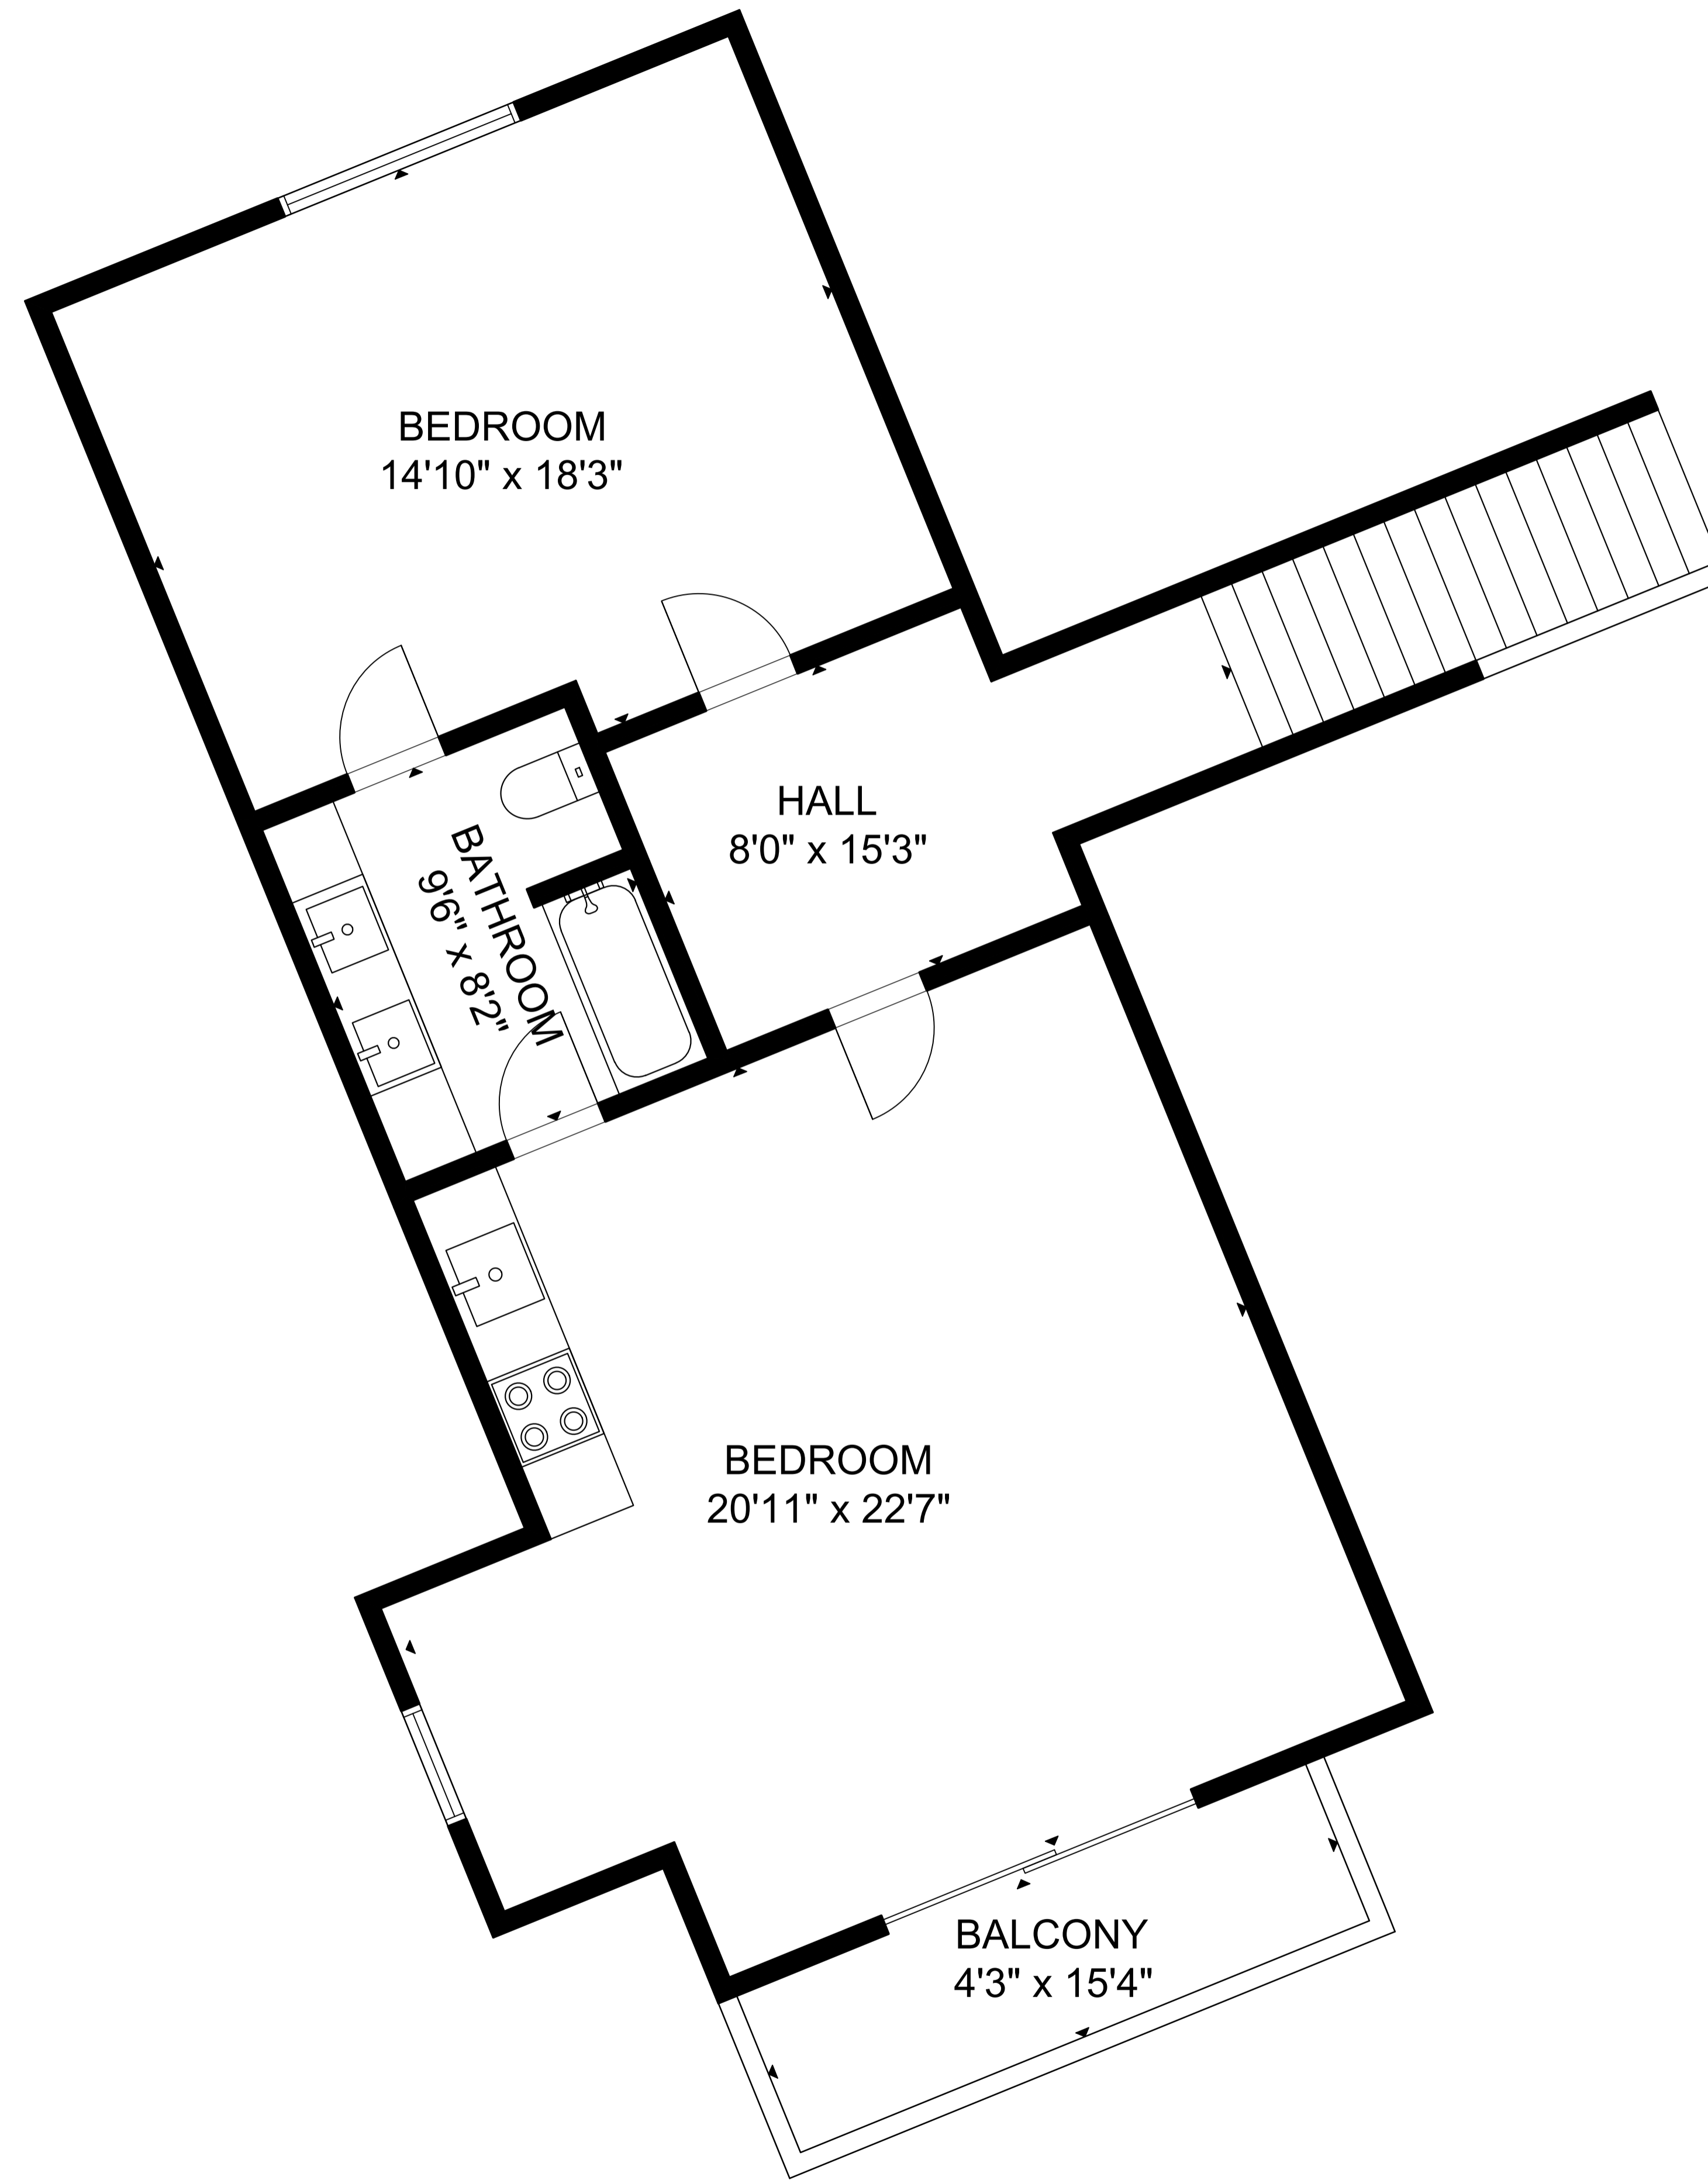

105 Driftwood Court, Lunenburg NS, CA

FLOOR 1

GROSS INTERNAL AREA
 TOTAL: 4,528 sq ft
 FLOOR 1: 3,600 sq ft, FLOOR 2: 928 sq ft
 EXCLUDED AREA: GARAGE: 1,227 sq ft, BALCONY: 65 sq ft
 PORCH: 1,803 sq ft
 SIZE AND DIMENSIONS ARE APPROXIMATE, ACTUAL MAY VARY.

105 Driftwood Court, Lunenburg NS, CA

FLOOR 2

GROSS INTERNAL AREA
TOTAL: 4,528 sq ft
FLOOR 1: 3,600 sq ft, FLOOR 2: 928 sq ft
EXCLUDED AREA: GARAGE: 1,227 sq ft, BALCONY: 65 sq ft
PORCH: 1,803 sq ft
SIZE AND DIMENSIONS ARE APPROXIMATE, ACTUAL MAY VARY.