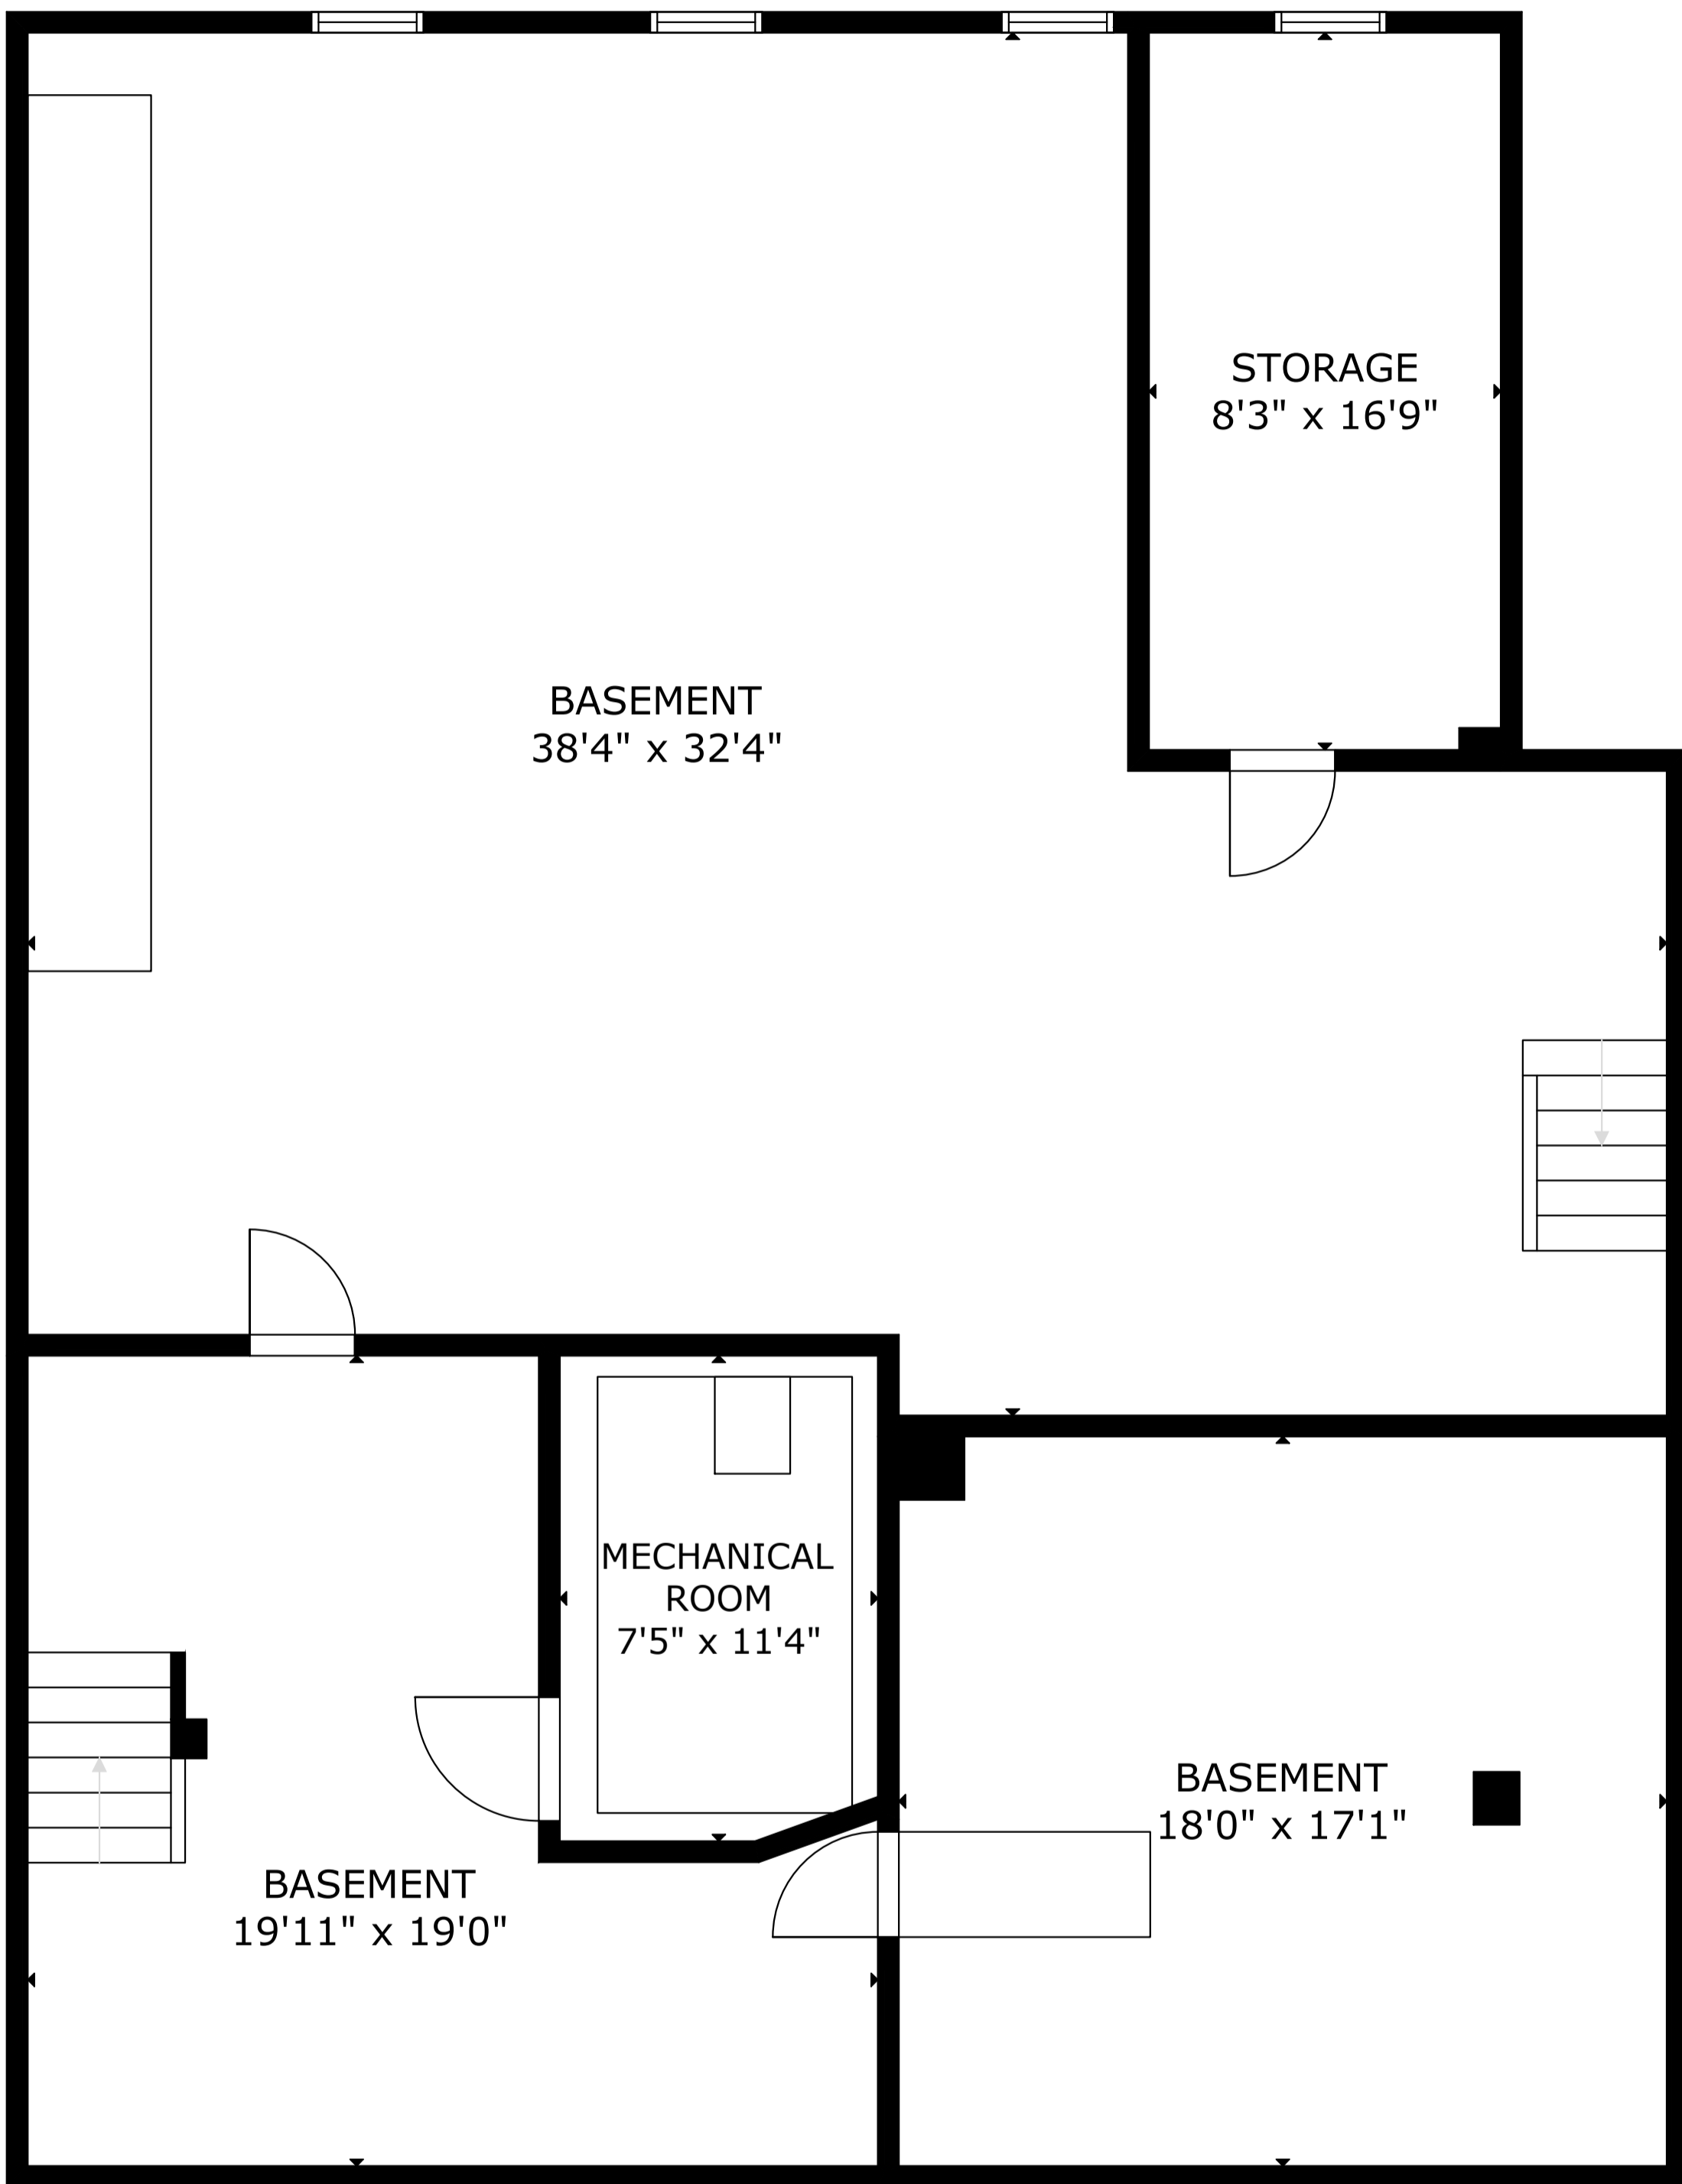

228-230-232 Lincoln St, Lunenburg, NS B0J 2C0, Canada

FLOOR 1

FLOOR 2

FLOOR 3

GROSS INTERNAL AREA
TOTAL: 5,627 sq ft

FLOOR 1: 1,847 sq ft, FLOOR 2: 1,861 sq ft, FLOOR 3: 1,919 sq ft
SIZE AND DIMENSIONS ARE APPROXIMATE, ACTUAL MAY VARY

228-230-232 Lincoln St, Lunenburg, NS B0J 2C0, Canada

GROSS INTERNAL AREA
TOTAL: 5,627 sq ft

FLOOR 1: 1,847 sq ft, FLOOR 2: 1,861 sq ft, FLOOR 3: 1,919 sq ft
SIZE AND DIMENSIONS ARE APPROXIMATE, ACTUAL MAY VARY