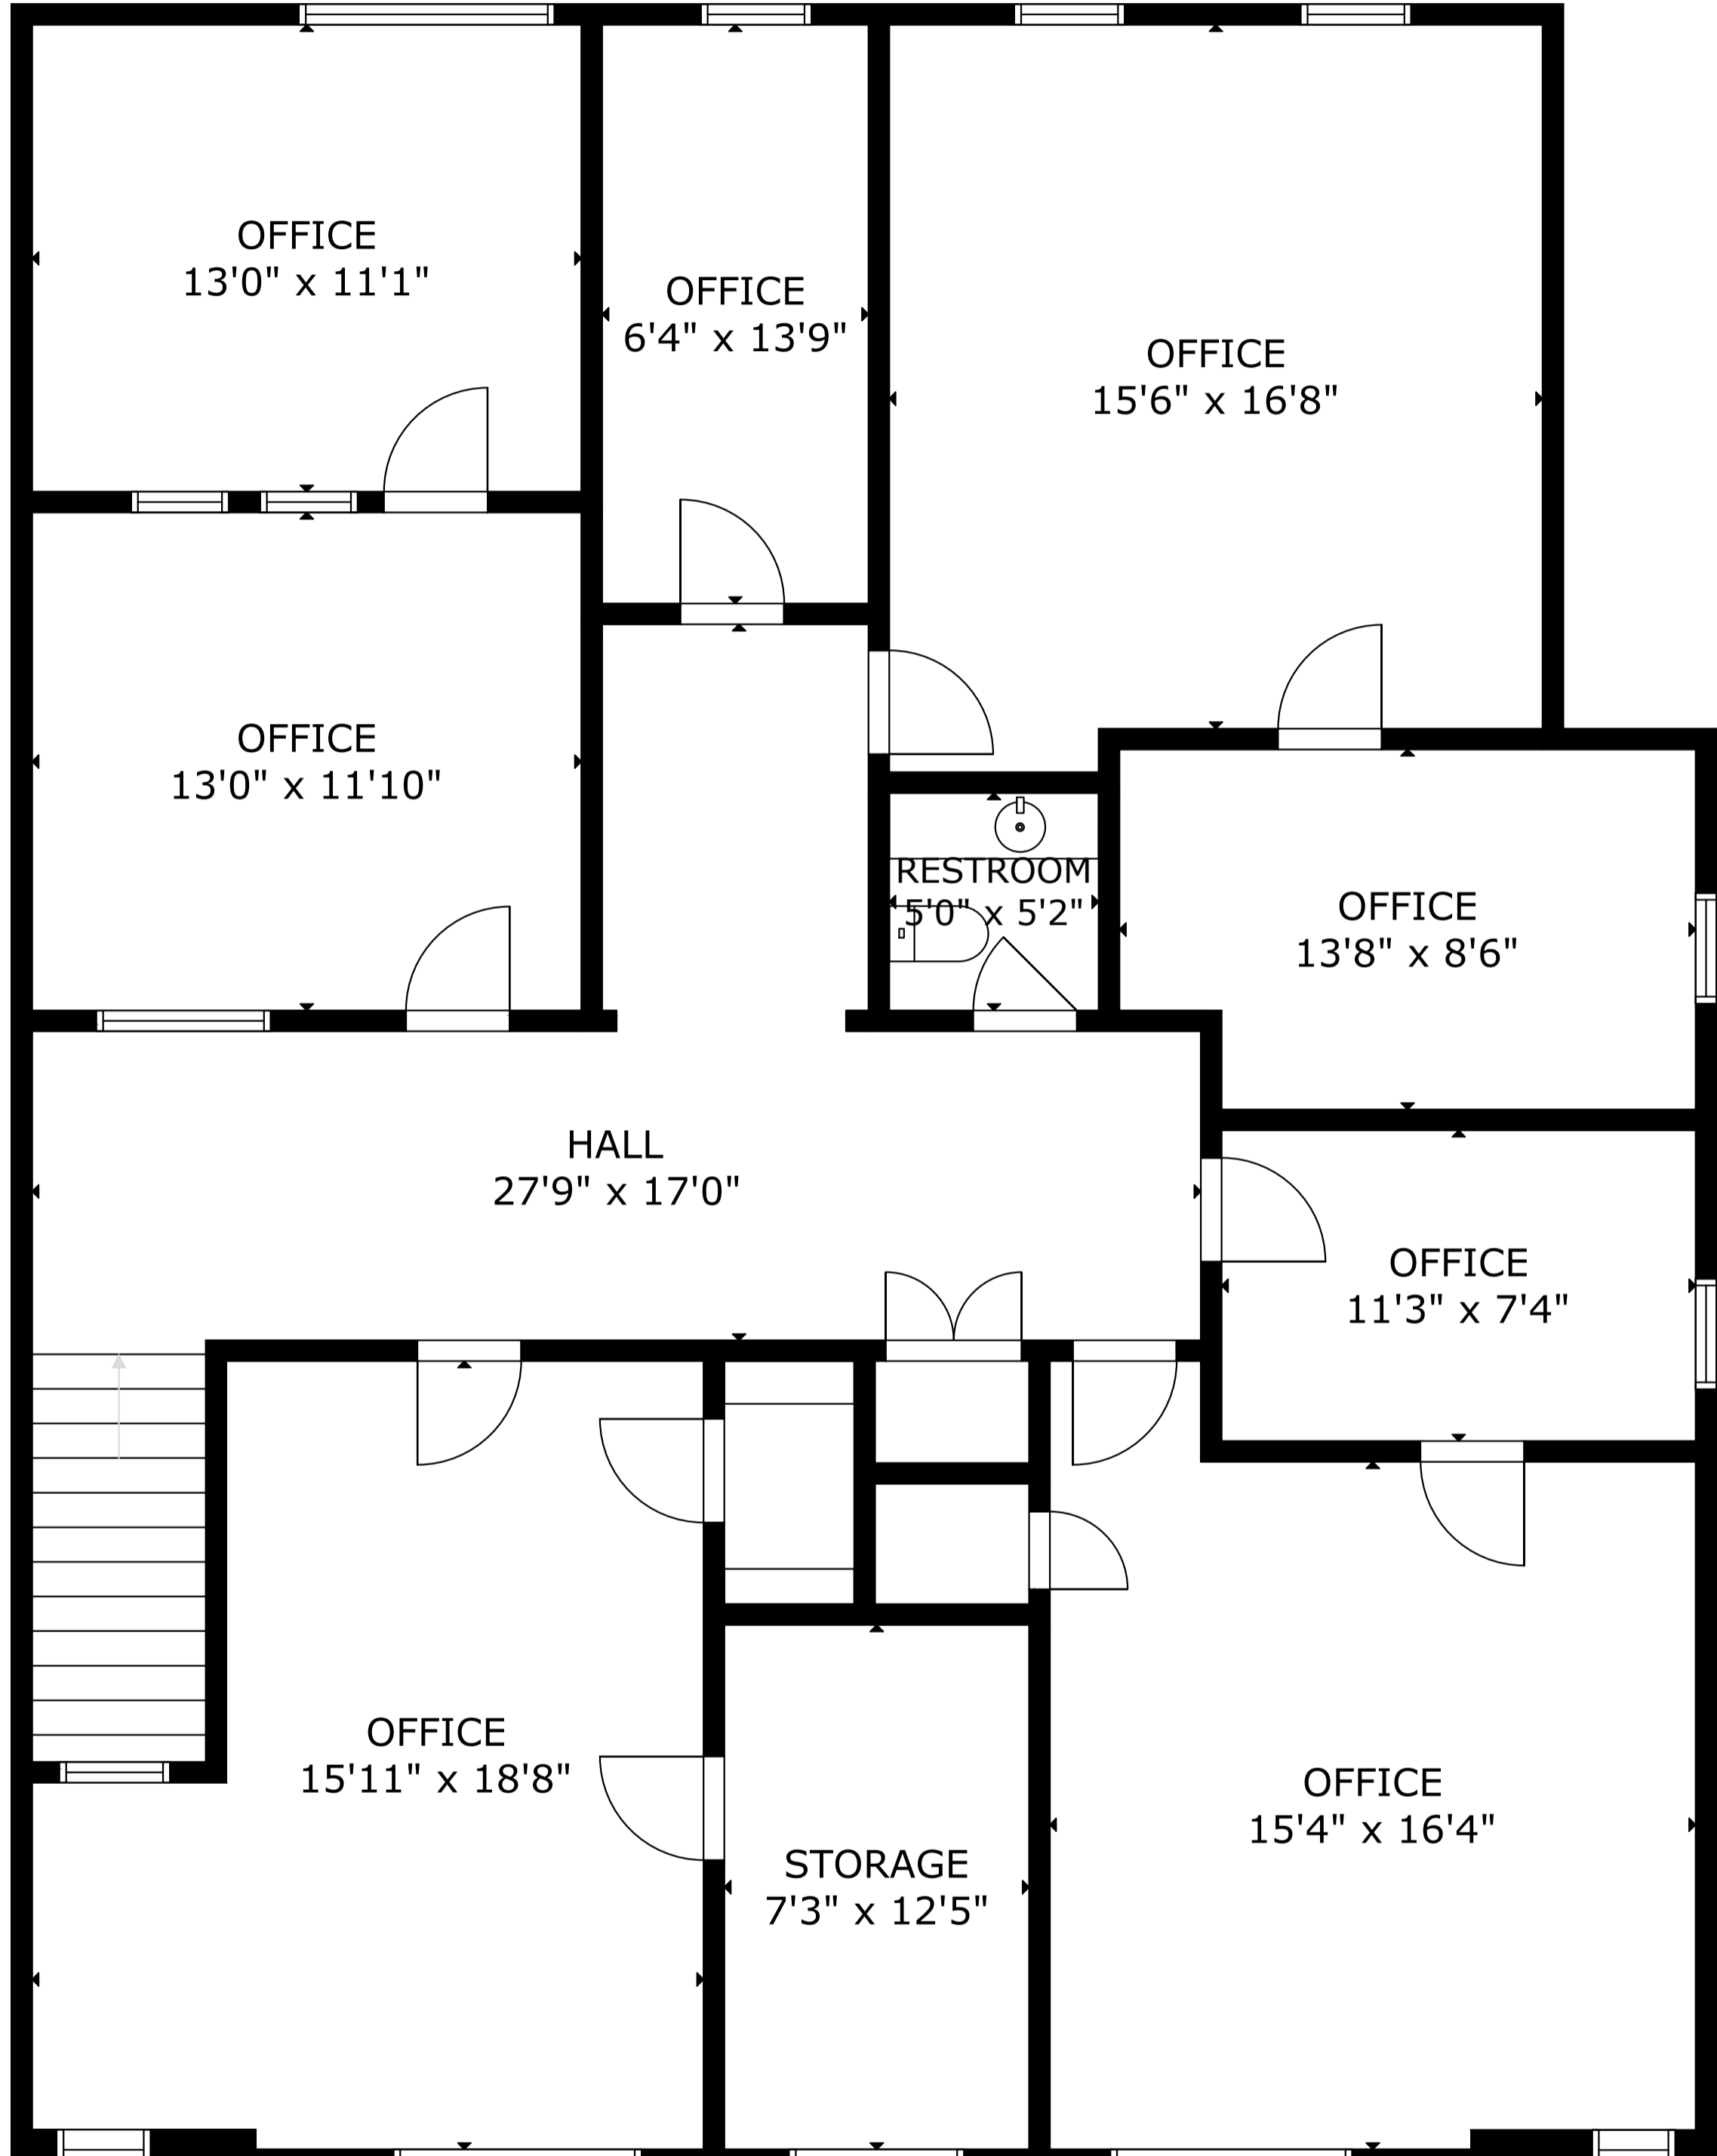

228-230-232 Lincoln St, Lunenburg, NS B0J 2C0, Canada

FLOOR 1

FLOOR 2

FLOOR 3

GROSS INTERNAL AREA
TOTAL: 5,627 sq ft

FLOOR 1: 1,847 sq ft, FLOOR 2: 1,861 sq ft, FLOOR 3: 1,919 sq ft
SIZE AND DIMENSIONS ARE APPROXIMATE, ACTUAL MAY VARY

228-230-232 Lincoln St, Lunenburg, NS B0J 2C0, Canada

GROSS INTERNAL AREA
TOTAL: 5,627 sq ft

FLOOR 1: 1,847 sq ft, FLOOR 2: 1,861 sq ft, FLOOR 3: 1,919 sq ft
SIZE AND DIMENSIONS ARE APPROXIMATE, ACTUAL MAY VARY