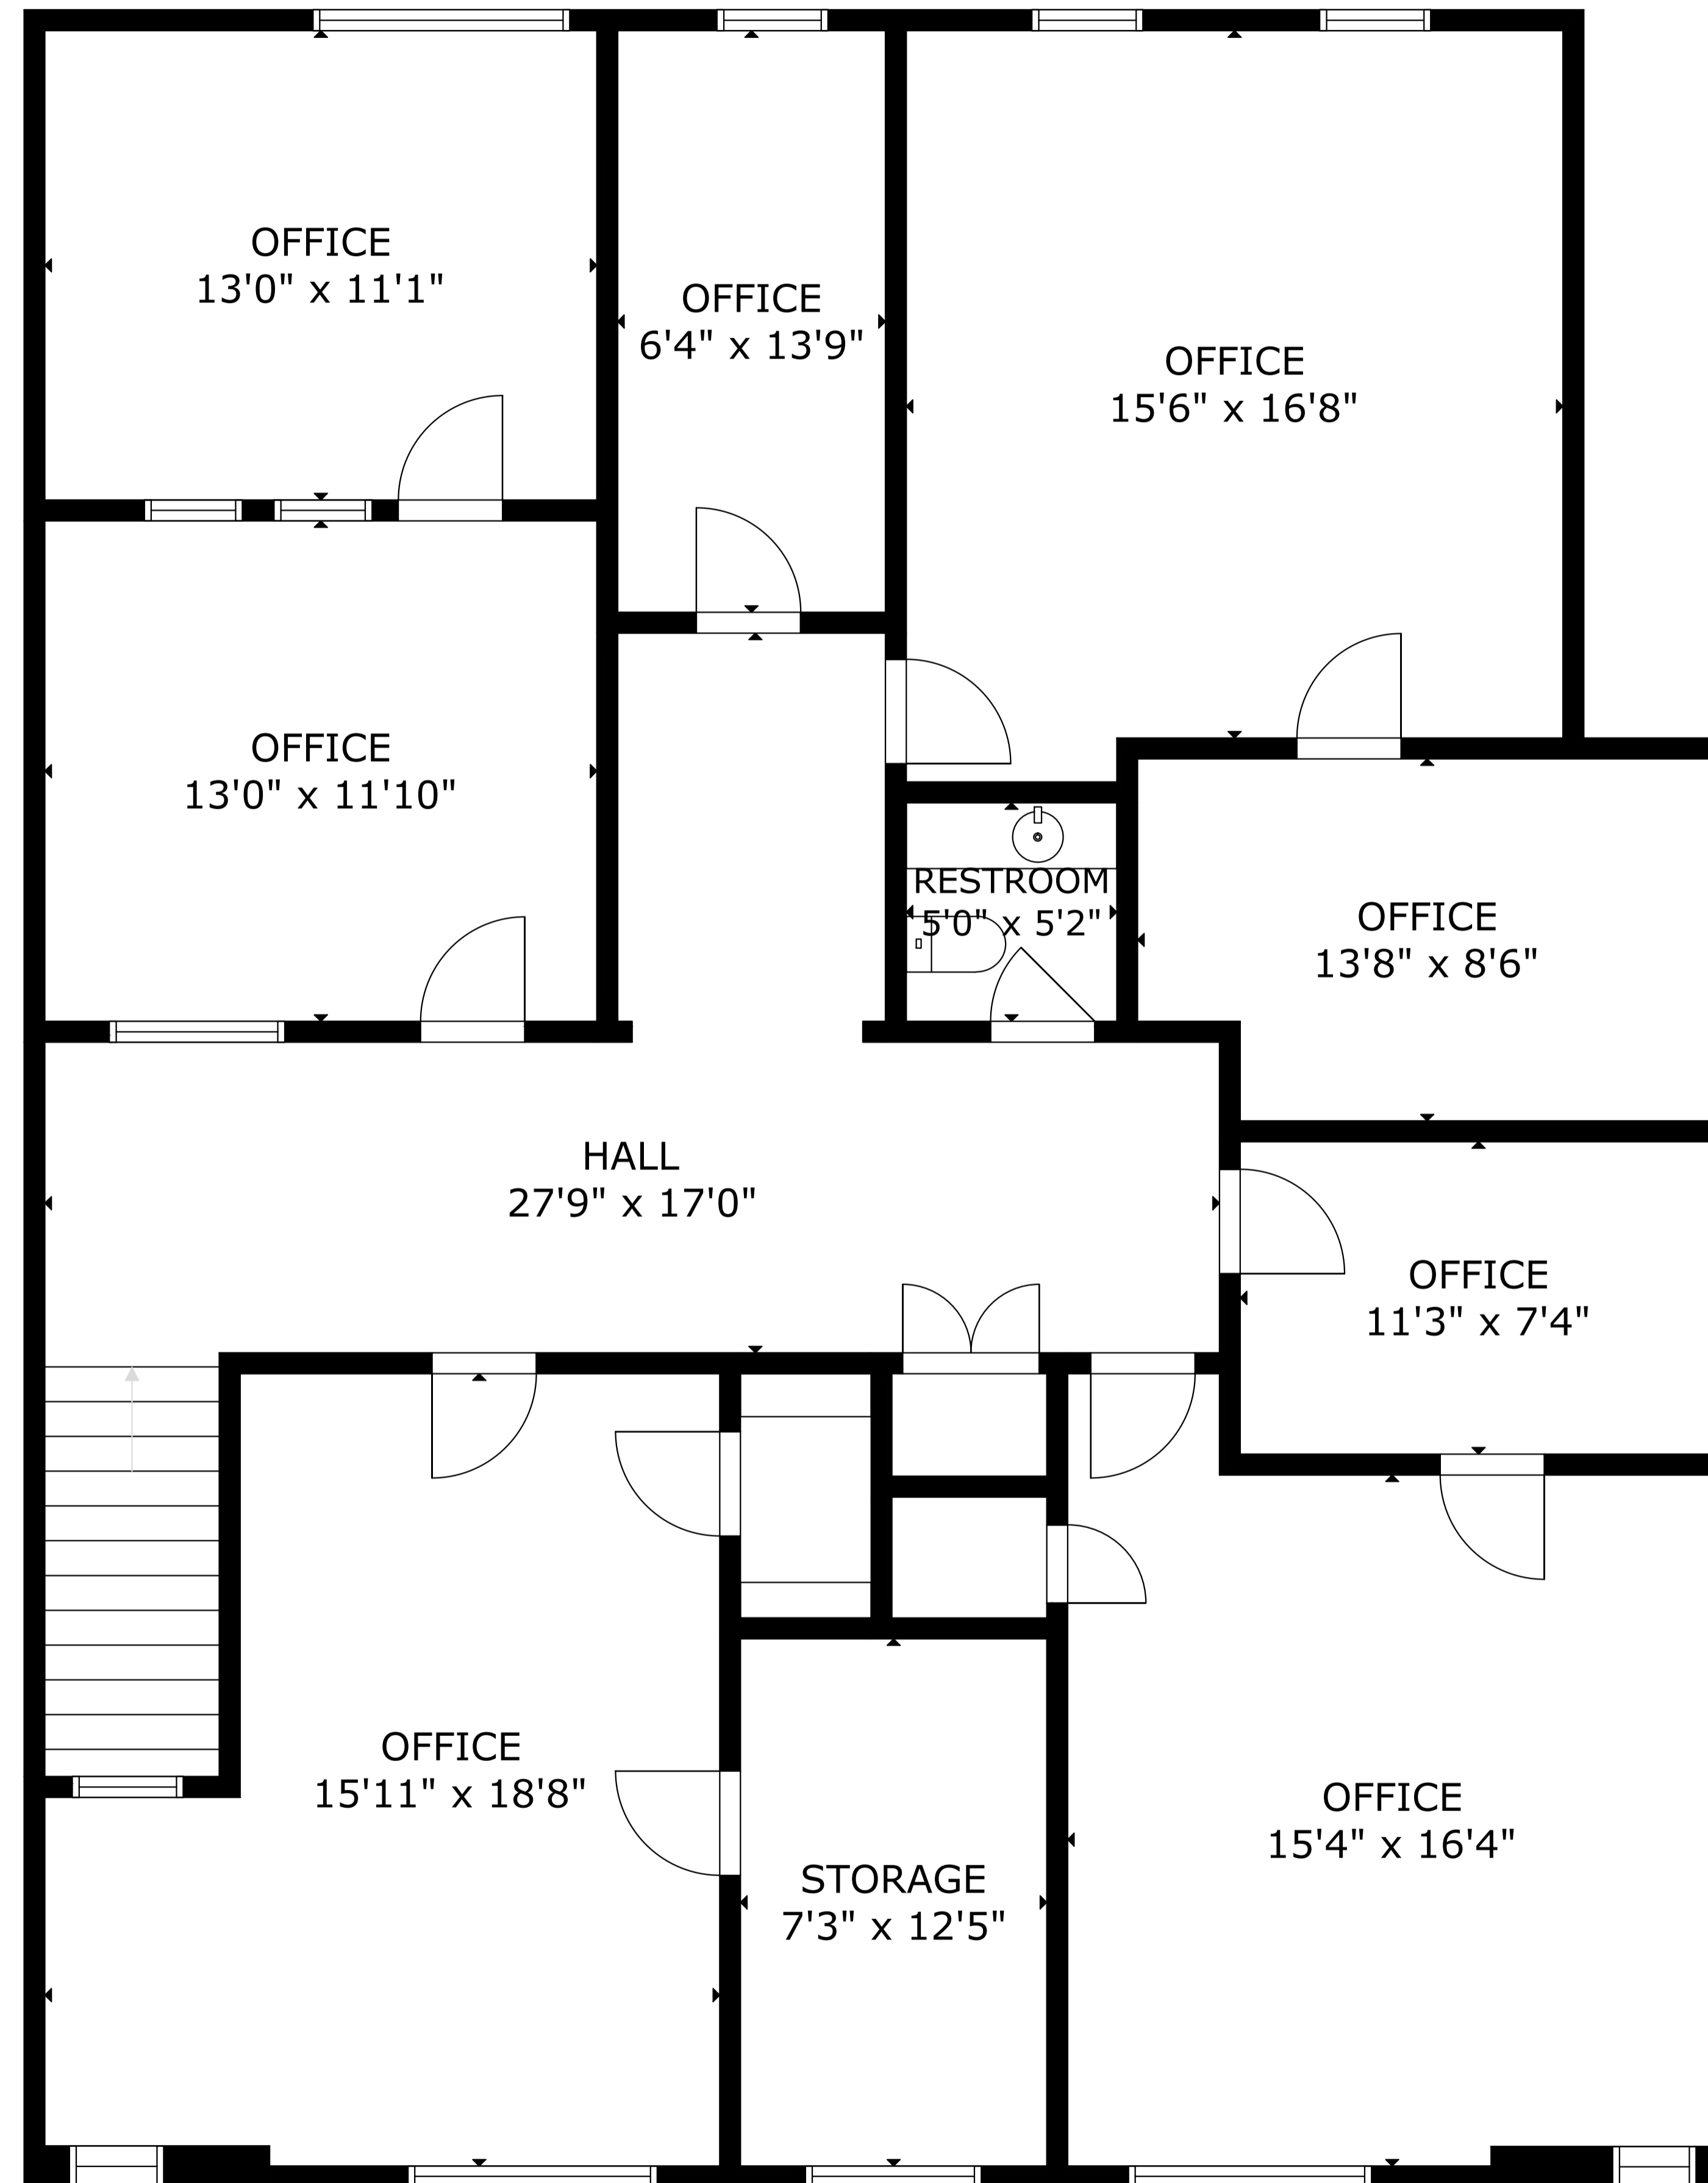

228-230-232 Lincoln St, Lunenburg, NS B0J 2C0, Canada

FLOOR 1

FLOOR 2

FLOOR 3

GROSS INTERNAL AREA
TOTAL: 5,627 sq ft

FLOOR 1: 1,847 sq ft, FLOOR 2: 1,861 sq ft, FLOOR 3: 1,919 sq ft
SIZE AND DIMENSIONS ARE APPROXIMATE, ACTUAL MAY VARY

228-230-232 Lincoln St, Lunenburg, NS B0J 2C0, Canada

GROSS INTERNAL AREA
TOTAL: 5,627 sq ft

FLOOR 1: 1,847 sq ft, FLOOR 2: 1,861 sq ft, FLOOR 3: 1,919 sq ft
SIZE AND DIMENSIONS ARE APPROXIMATE, ACTUAL MAY VARY