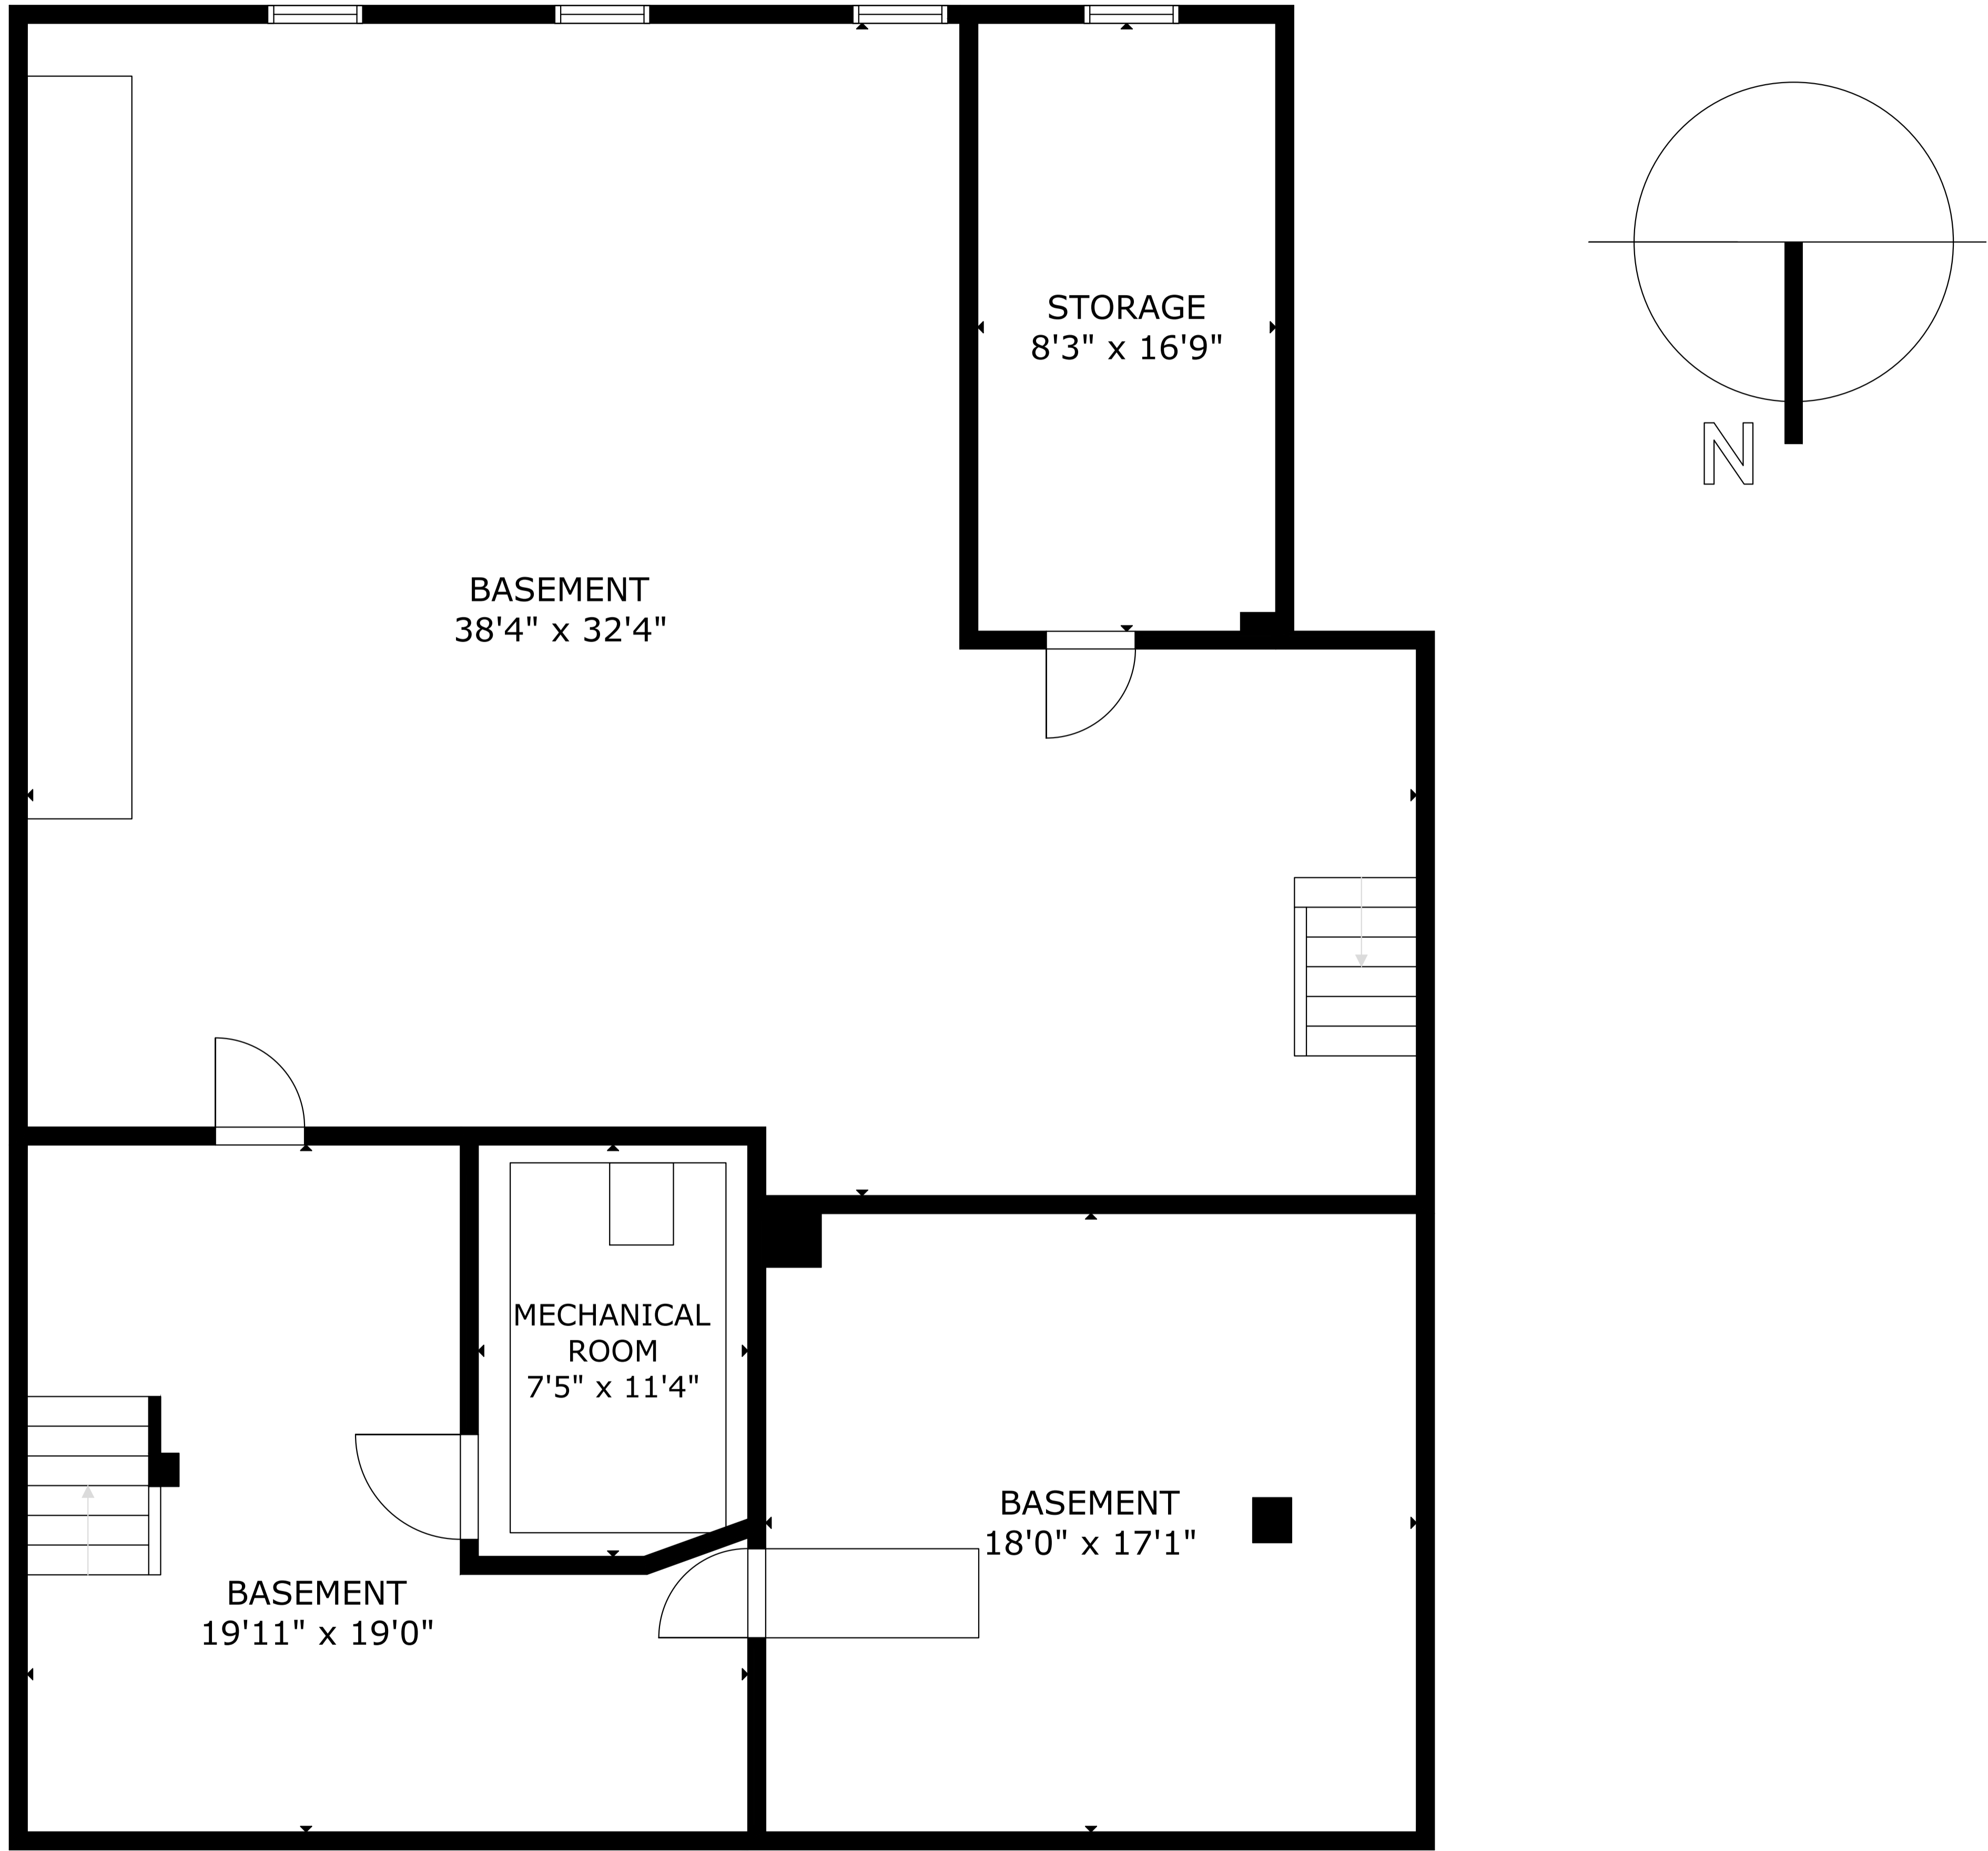

228-230-232 Lincoln St, Lunenburg, NS B0J 2C0, Canada

FLOOR 1

FLOOR 2

FLOOR 3

GROSS INTERNAL AREA
TOTAL: 5,627 sq ft

FLOOR 1: 1,847 sq ft, FLOOR 2: 1,861 sq ft, FLOOR 3: 1,919 sq ft
SIZE AND DIMENSIONS ARE APPROXIMATE, ACTUAL MAY VARY

228-230-232 Lincoln St, Lunenburg, NS B0J 2C0, Canada

GROSS INTERNAL AREA
TOTAL: 5,627 sq ft

FLOOR 1: 1,847 sq ft, FLOOR 2: 1,861 sq ft, FLOOR 3: 1,919 sq ft
SIZE AND DIMENSIONS ARE APPROXIMATE, ACTUAL MAY VARY