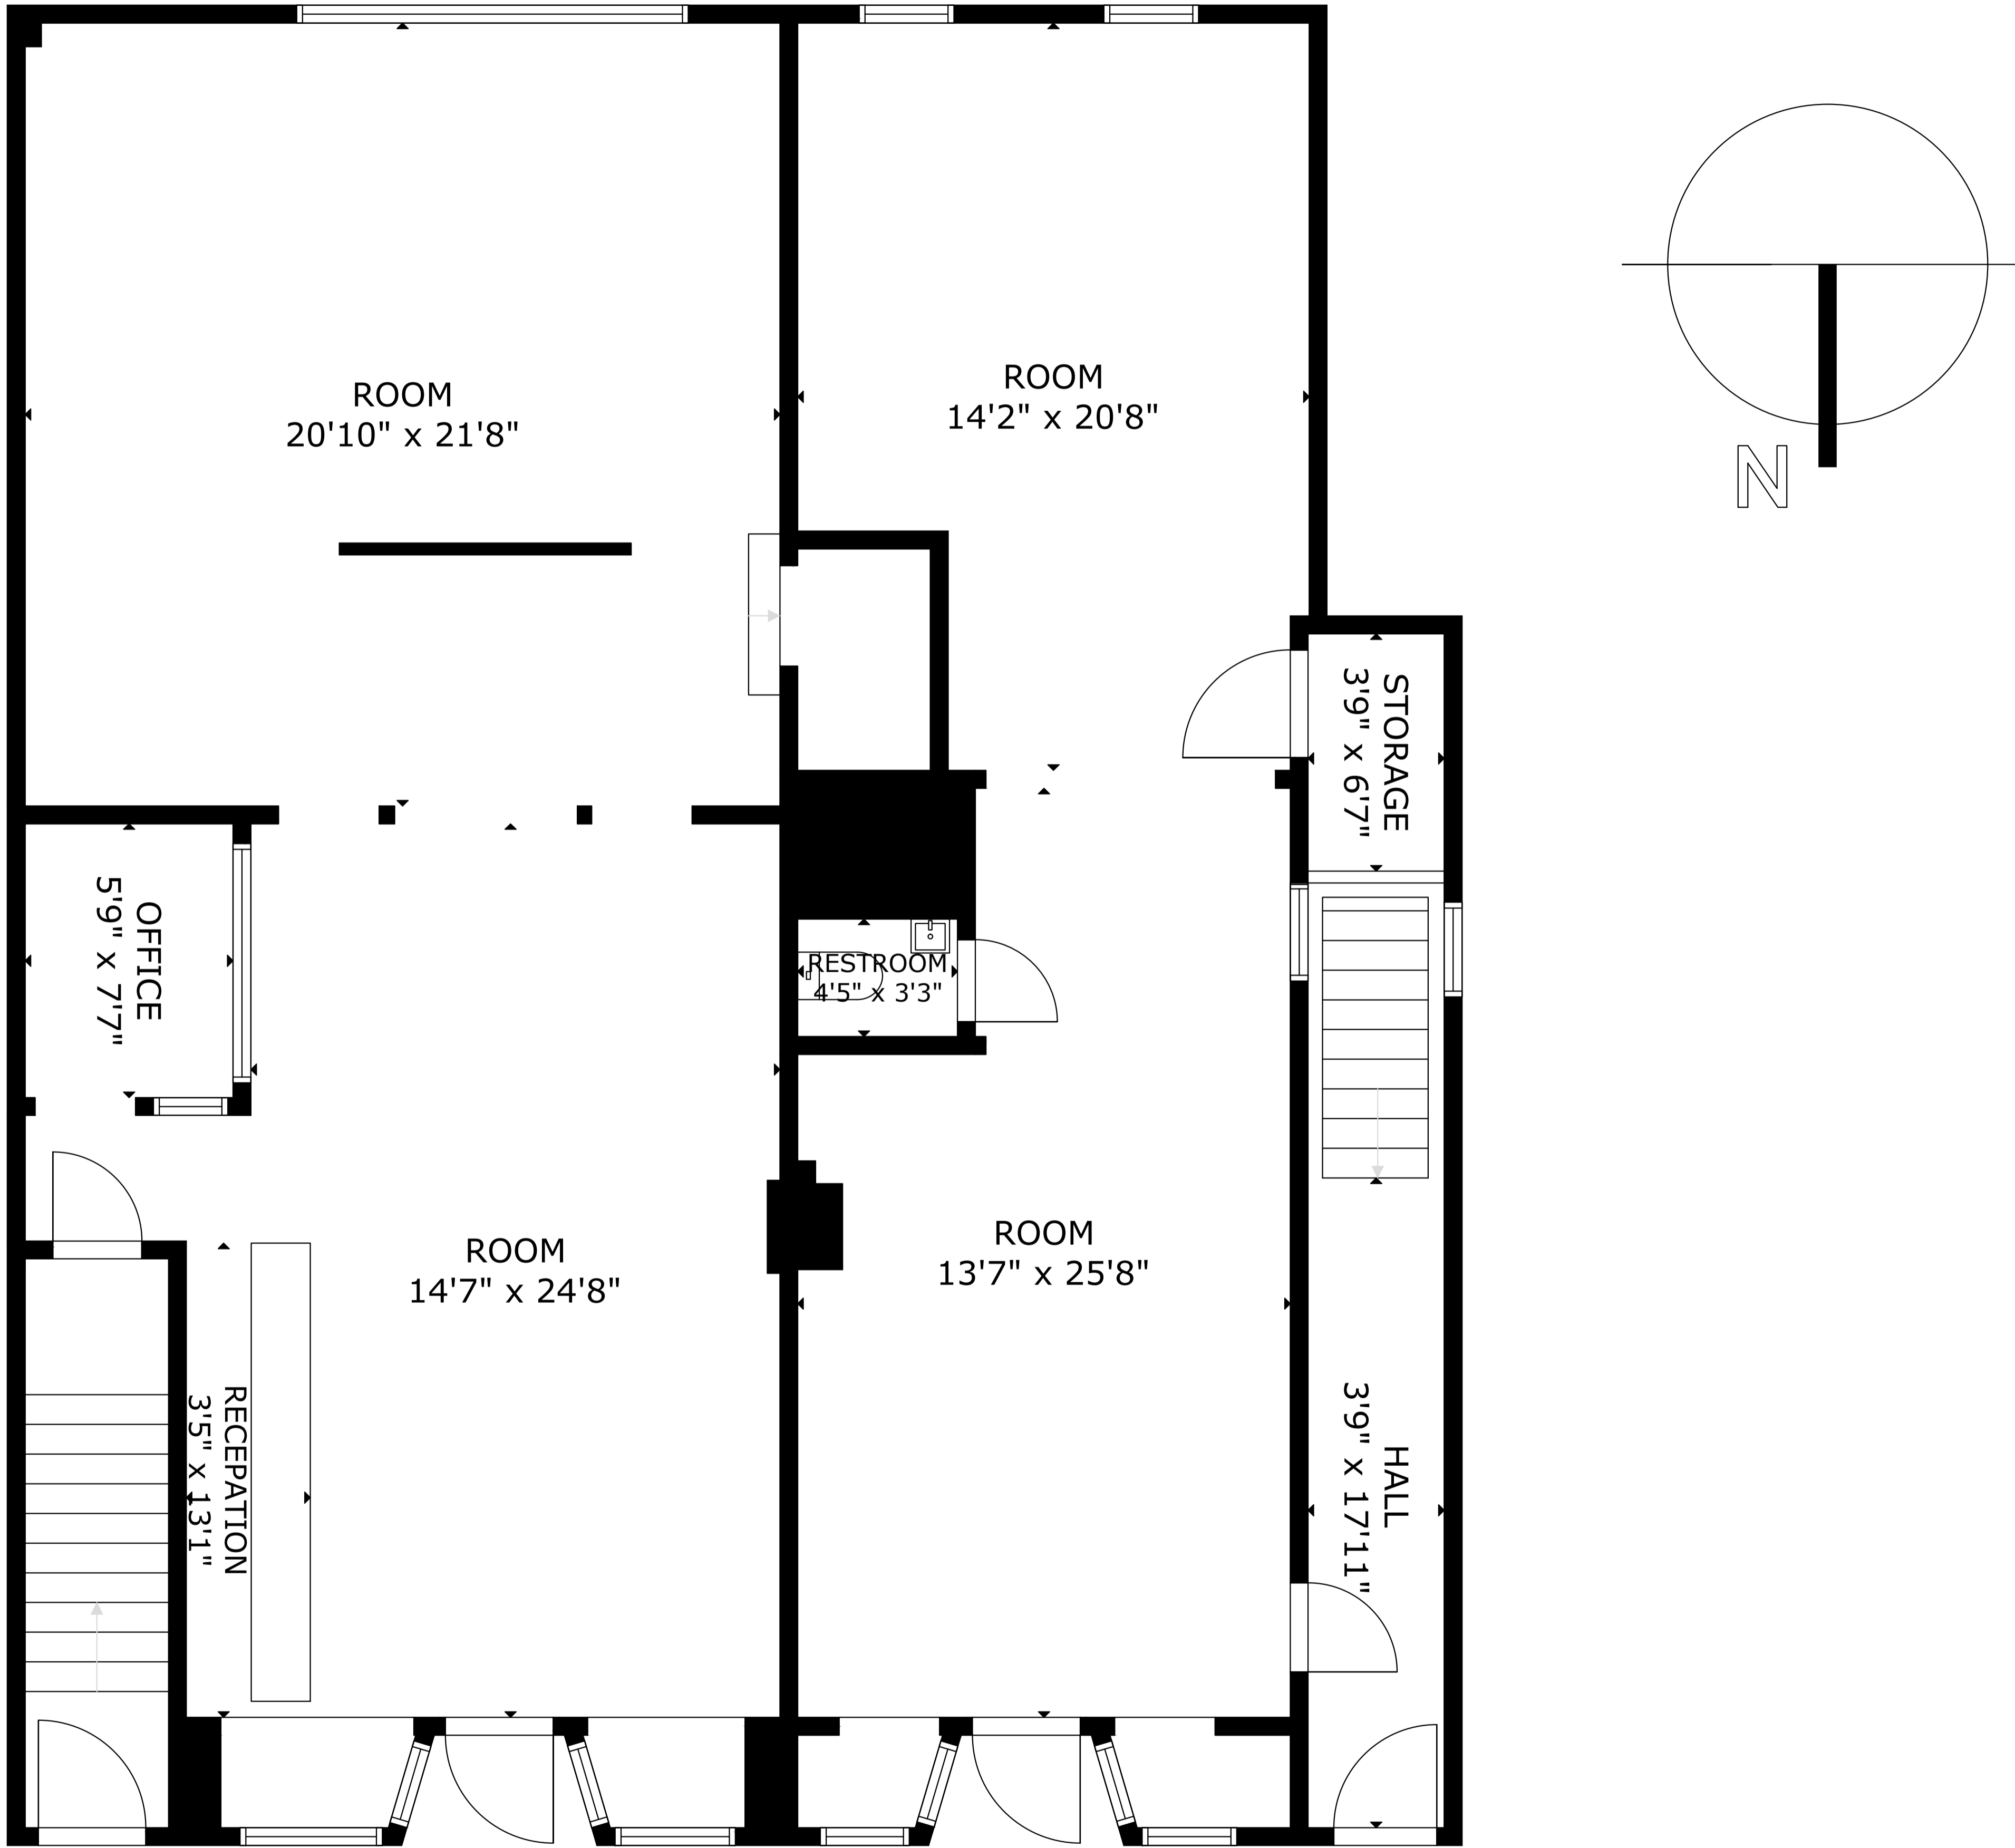

228-230-232 Lincoln St, Lunenburg, NS B0J 2C0, Canada

FLOOR 1

FLOOR 2

FLOOR 3

GROSS INTERNAL AREA
TOTAL: 5,627 sq ft

FLOOR 1: 1,847 sq ft, FLOOR 2: 1,861 sq ft, FLOOR 3: 1,919 sq ft
SIZE AND DIMENSIONS ARE APPROXIMATE, ACTUAL MAY VARY

228-230-232 Lincoln St, Lunenburg, NS B0J 2C0, Canada

GROSS INTERNAL AREA
TOTAL: 5,627 sq ft

FLOOR 1: 1,847 sq ft, FLOOR 2: 1,861 sq ft, FLOOR 3: 1,919 sq ft
SIZE AND DIMENSIONS ARE APPROXIMATE, ACTUAL MAY VARY