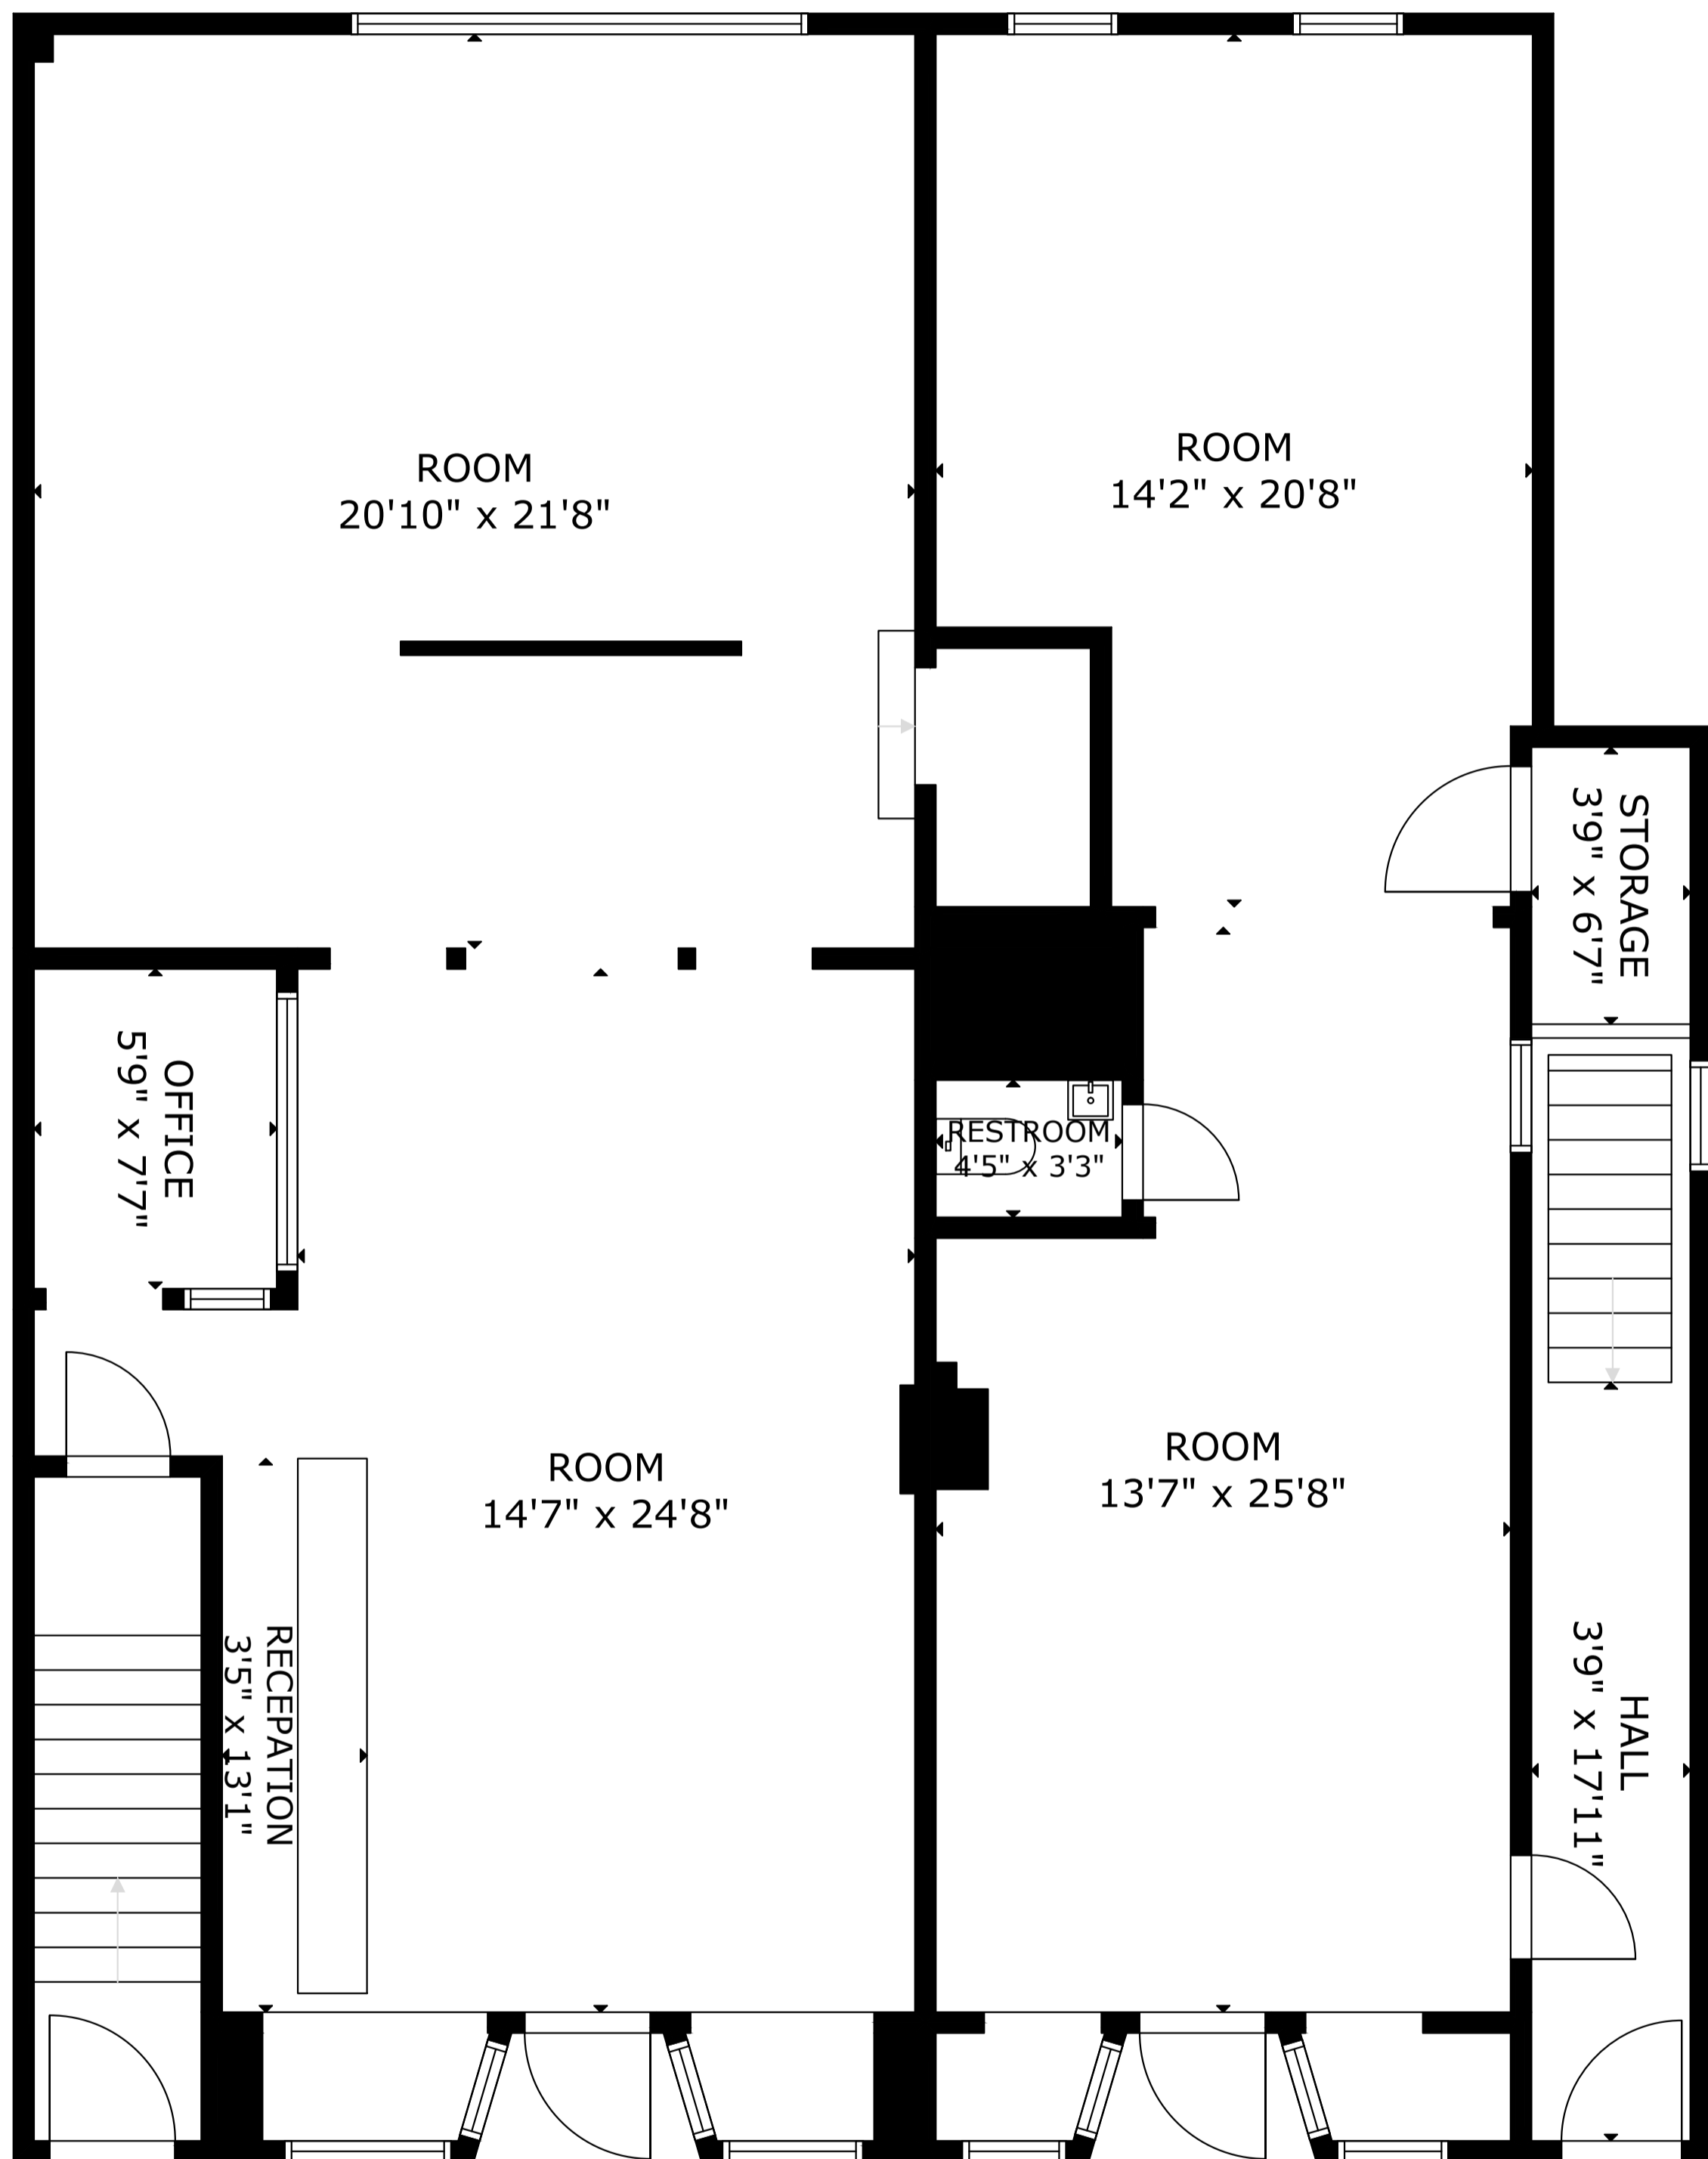

228-230-232 Lincoln St, Lunenburg, NS B0J 2C0, Canada

FLOOR 1

FLOOR 2

FLOOR 3

GROSS INTERNAL AREA
TOTAL: 5,627 sq ft

FLOOR 1: 1,847 sq ft, FLOOR 2: 1,861 sq ft, FLOOR 3: 1,919 sq ft
SIZE AND DIMENSIONS ARE APPROXIMATE, ACTUAL MAY VARY

228-230-232 Lincoln St, Lunenburg, NS B0J 2C0, Canada

GROSS INTERNAL AREA
TOTAL: 5,627 sq ft

FLOOR 1: 1,847 sq ft, FLOOR 2: 1,861 sq ft, FLOOR 3: 1,919 sq ft
SIZE AND DIMENSIONS ARE APPROXIMATE, ACTUAL MAY VARY