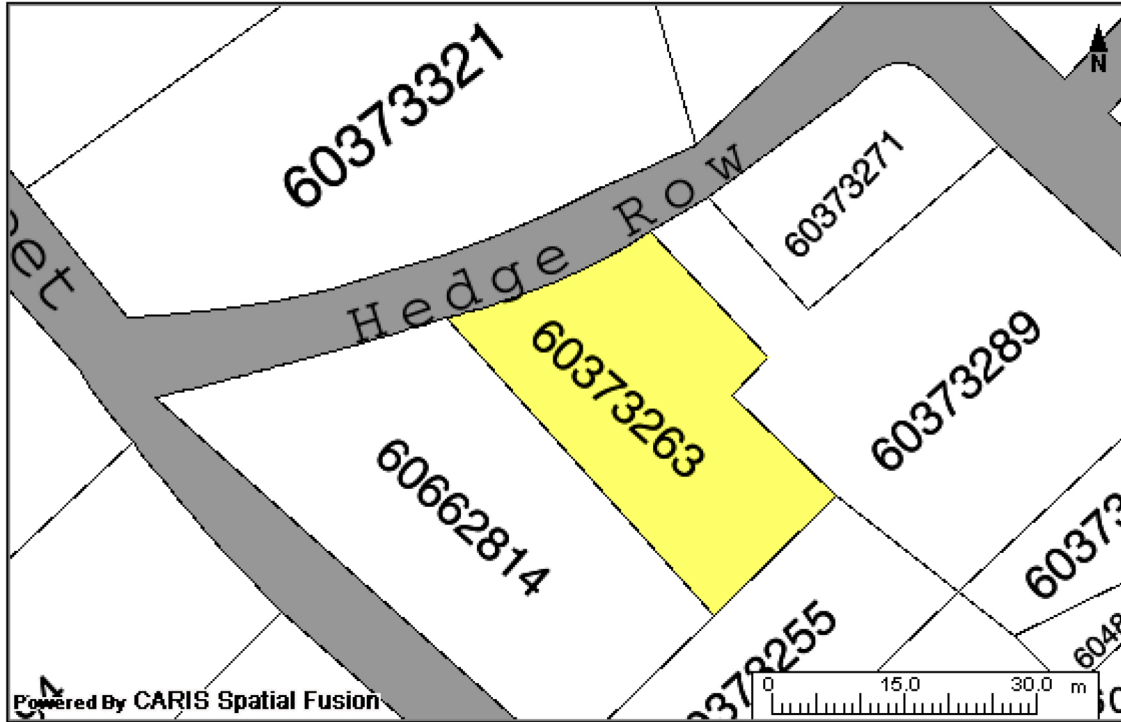

Property Online Map

PID: 60373263
County: LUNENBURG COUNTY

Address: 37 HEDGE ROW
 MAHONE BAY

AAN: 01852604
LR Status: LAND REGISTRATION

The Provincial mapping is a graphical representation of property boundaries which approximate the size, configuration and location of parcels. Care has been taken to ensure the best possible quality, however, this map is not a land survey and is not intended to be used for legal descriptions or to calculate exact dimensions or area. The Provincial mapping is not conclusive as to the location, boundaries or extent of a parcel [*Land Registration Act* subsection 21(2)]. THIS IS NOT AN OFFICIAL RECORD.