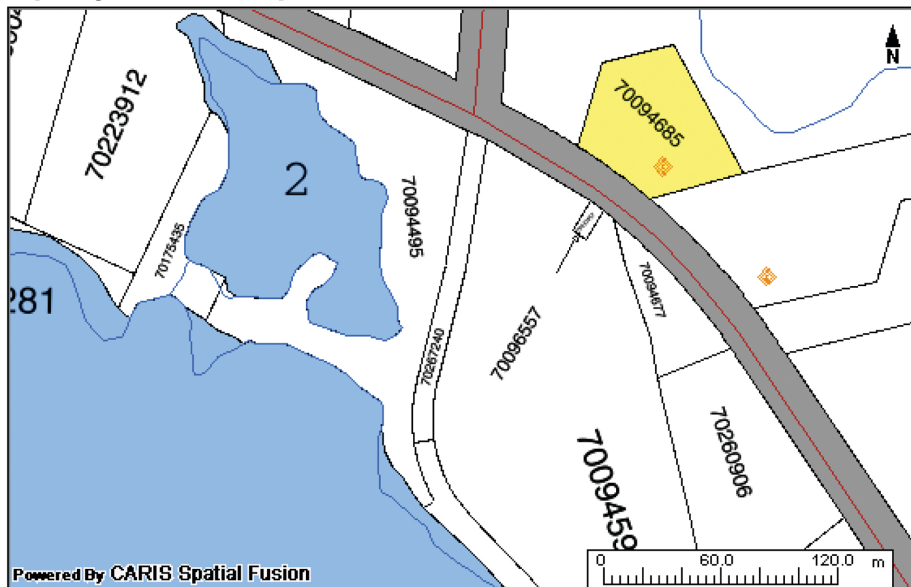

Property Online Map

Powered By CARIS Spatial Fusion

PID: 70094685
County: QUEENS COUNTY
LR Status: NOT LAND
 REGISTRATION

Address: 19 EAST BERLIN
 ROAD
 WEST BERLIN

AAN: 03606961

The Provincial mapping is a graphical representation of property boundaries which approximate the size, configuration and location of parcels. Care has been taken to ensure the best possible quality, however, this map is not a land survey and is not intended to be used for legal descriptions or to calculate exact dimensions or area. The Provincial mapping is not conclusive as to the location, boundaries or extent of a parcel [*Land Registration Act* subsection 21(2)]. THIS IS NOT AN OFFICIAL RECORD.