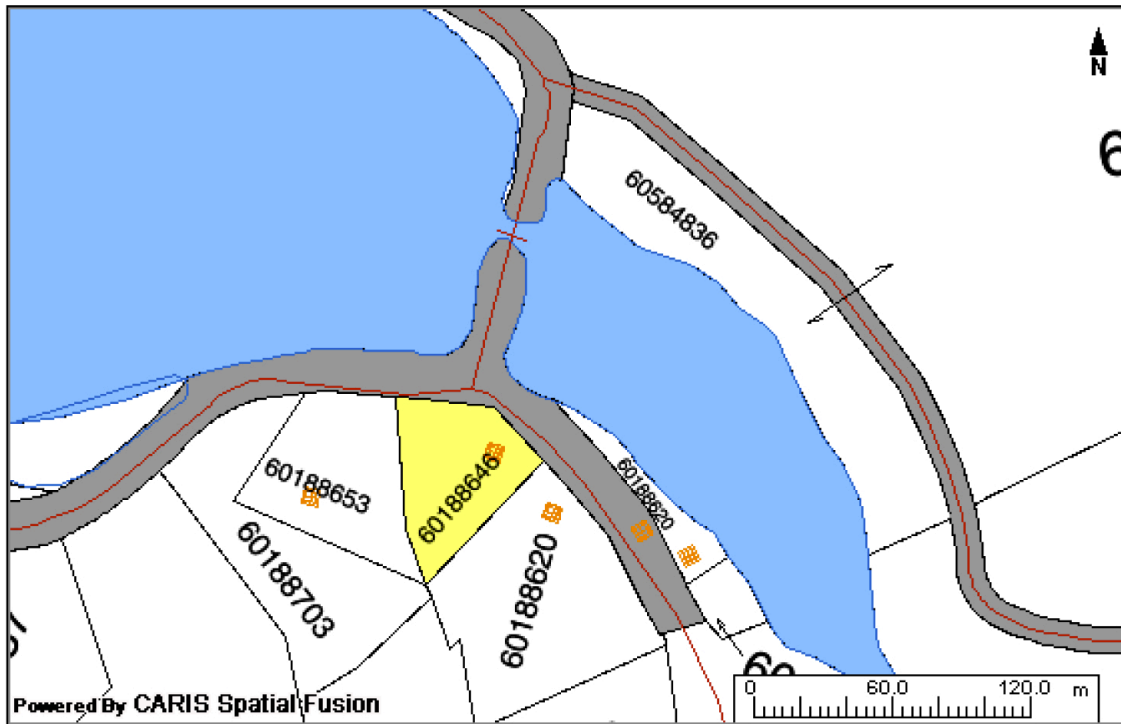

Property Online Map

PID: 60188646	Address: 513 LOWER LAHAVE ROAD LOWER LAHAVE	AAN: 00044946
County: LUNENBURG COUNTY		LR Status: NOT LAND REGISTRATION

The Provincial mapping is a graphical representation of property boundaries which approximate the size, configuration and location of parcels. Care has been taken to ensure the best possible quality, however, this map is not a land survey and is not intended to be used for legal descriptions or to calculate exact dimensions or area. The Provincial mapping is not conclusive as to the location, boundaries or extent of a parcel [*Land Registration Act* subsection 21(2)]. THIS IS NOT AN OFFICIAL RECORD.