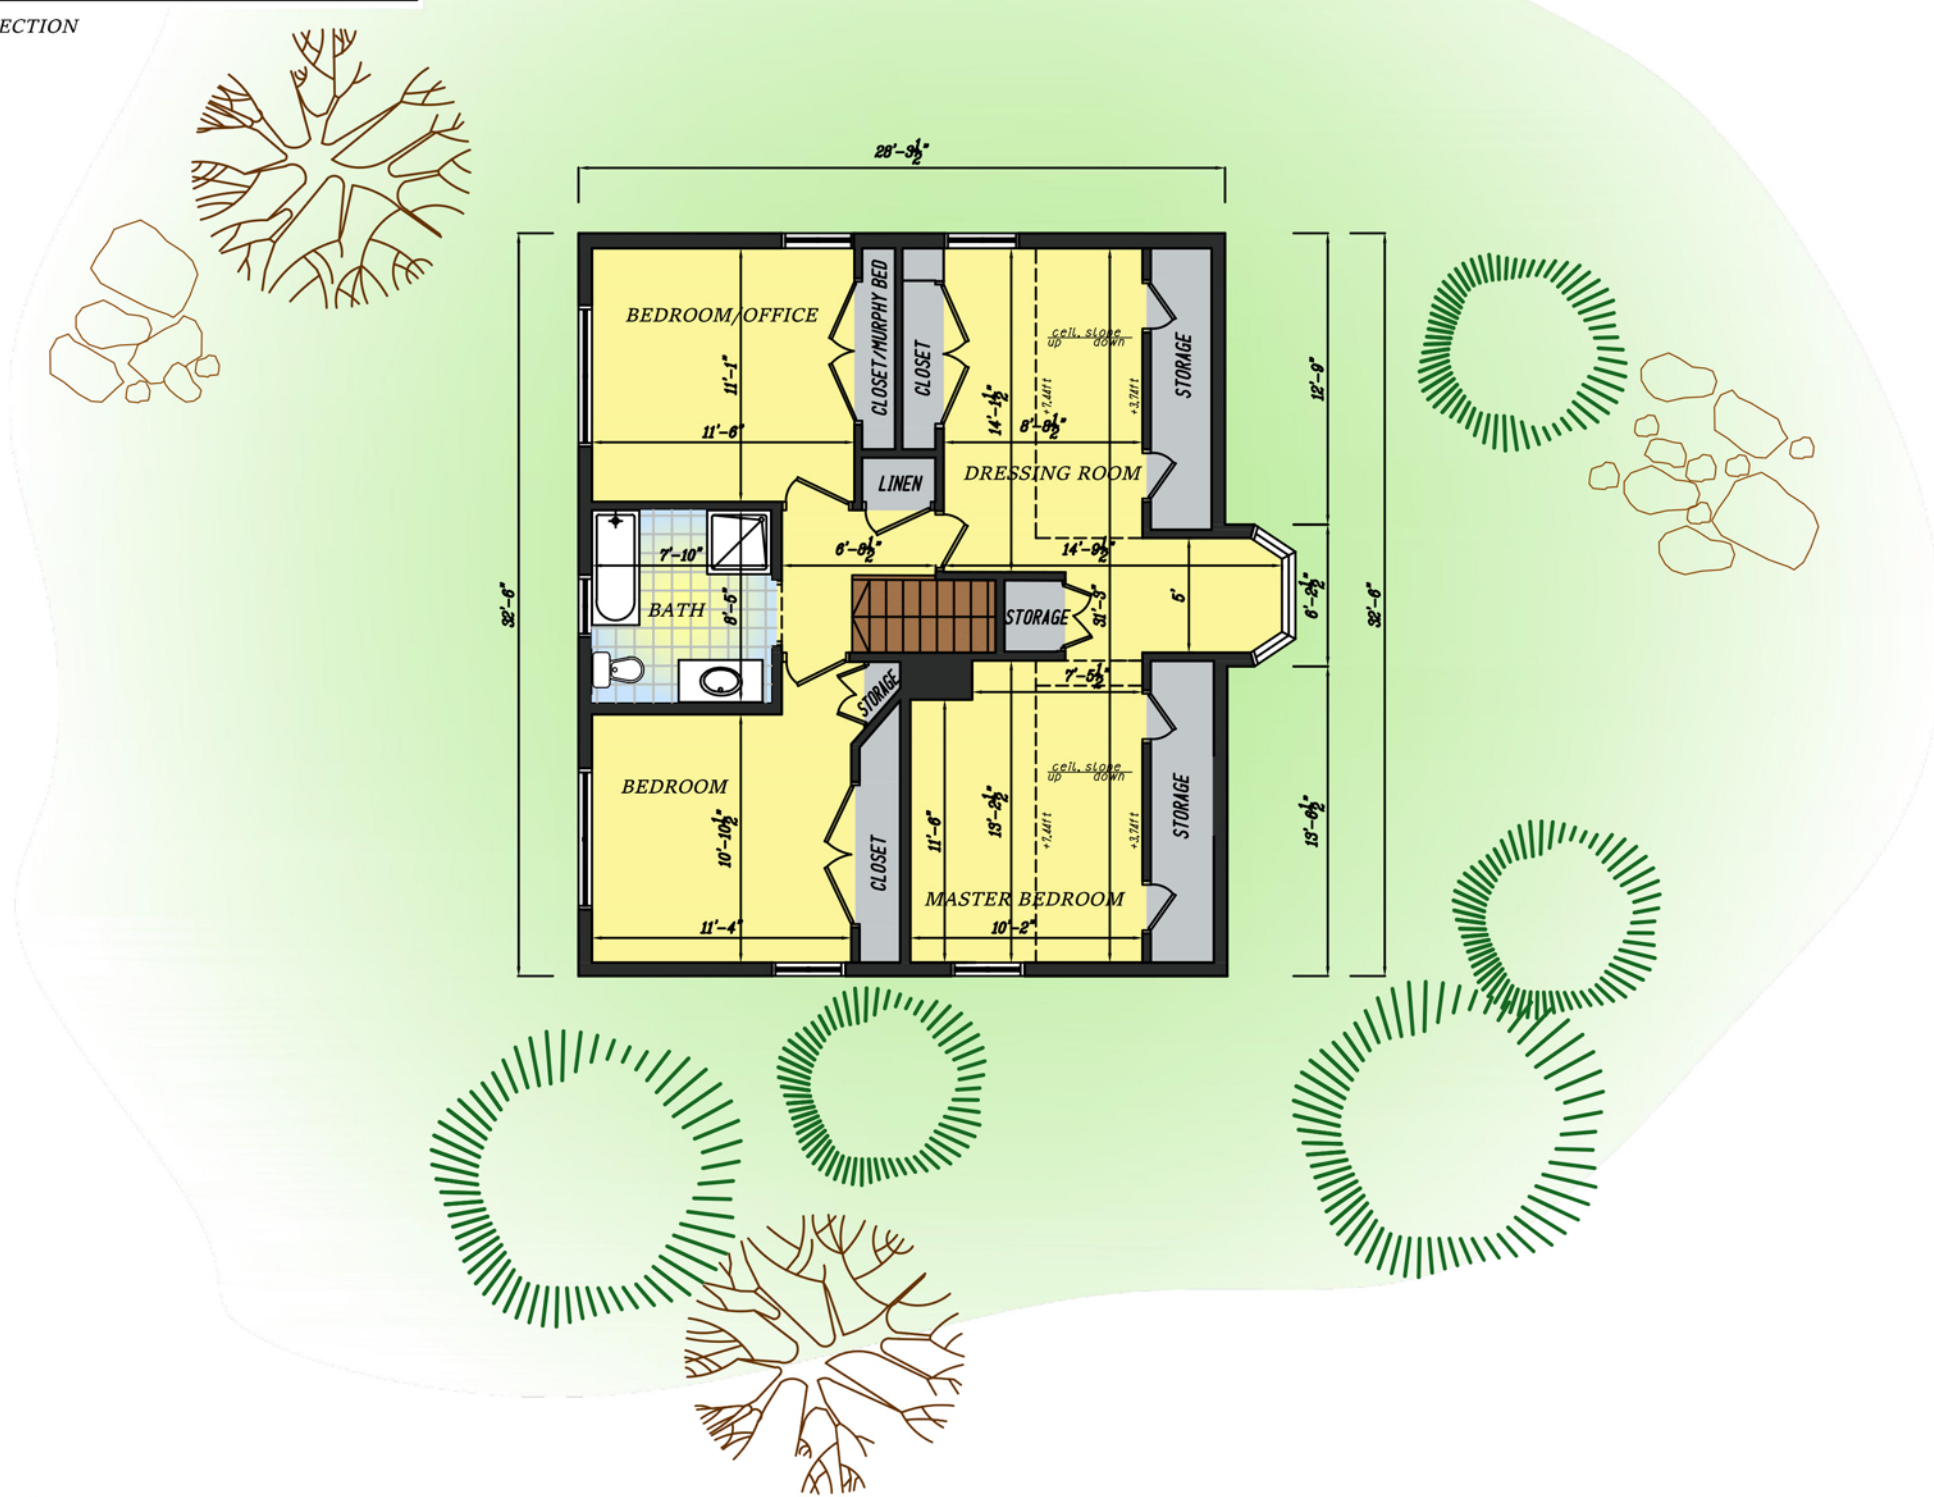

SECTION

Upper Level Floor Plan  
513 Lower Lahave Rd  
Riverport, NS

THIS DRAWING IS FOR REFERENCE ONLY,  
NOT FOR CONSTRUCTION, DIMENSIONS NOT WARRANTED,  
THIS DRAWING TO REMAIN PROPERTY OF ADAM & CINDY DIAL