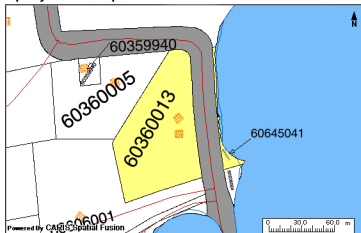

## Property Online Map

PID: 60360013

County: LUNenburg COUNTY

LR Status: LAND REGISTRATION

Address: 392 GREEN BAY ROAD  
 GREEN BAY

AAN: 04464214

The Provincial mapping is a graphical representation of property boundaries which approximate the size, configuration and location of parcels. Care has been taken to ensure the best possible quality, however, this map is not a land survey and is not intended to be used for legal descriptions or to calculate exact dimensions or area. The Provincial mapping is not conclusive as to the location, boundaries or extent of a parcel [*Land Registration Act* subsection 21(2)]. THIS IS NOT AN OFFICIAL RECORD.