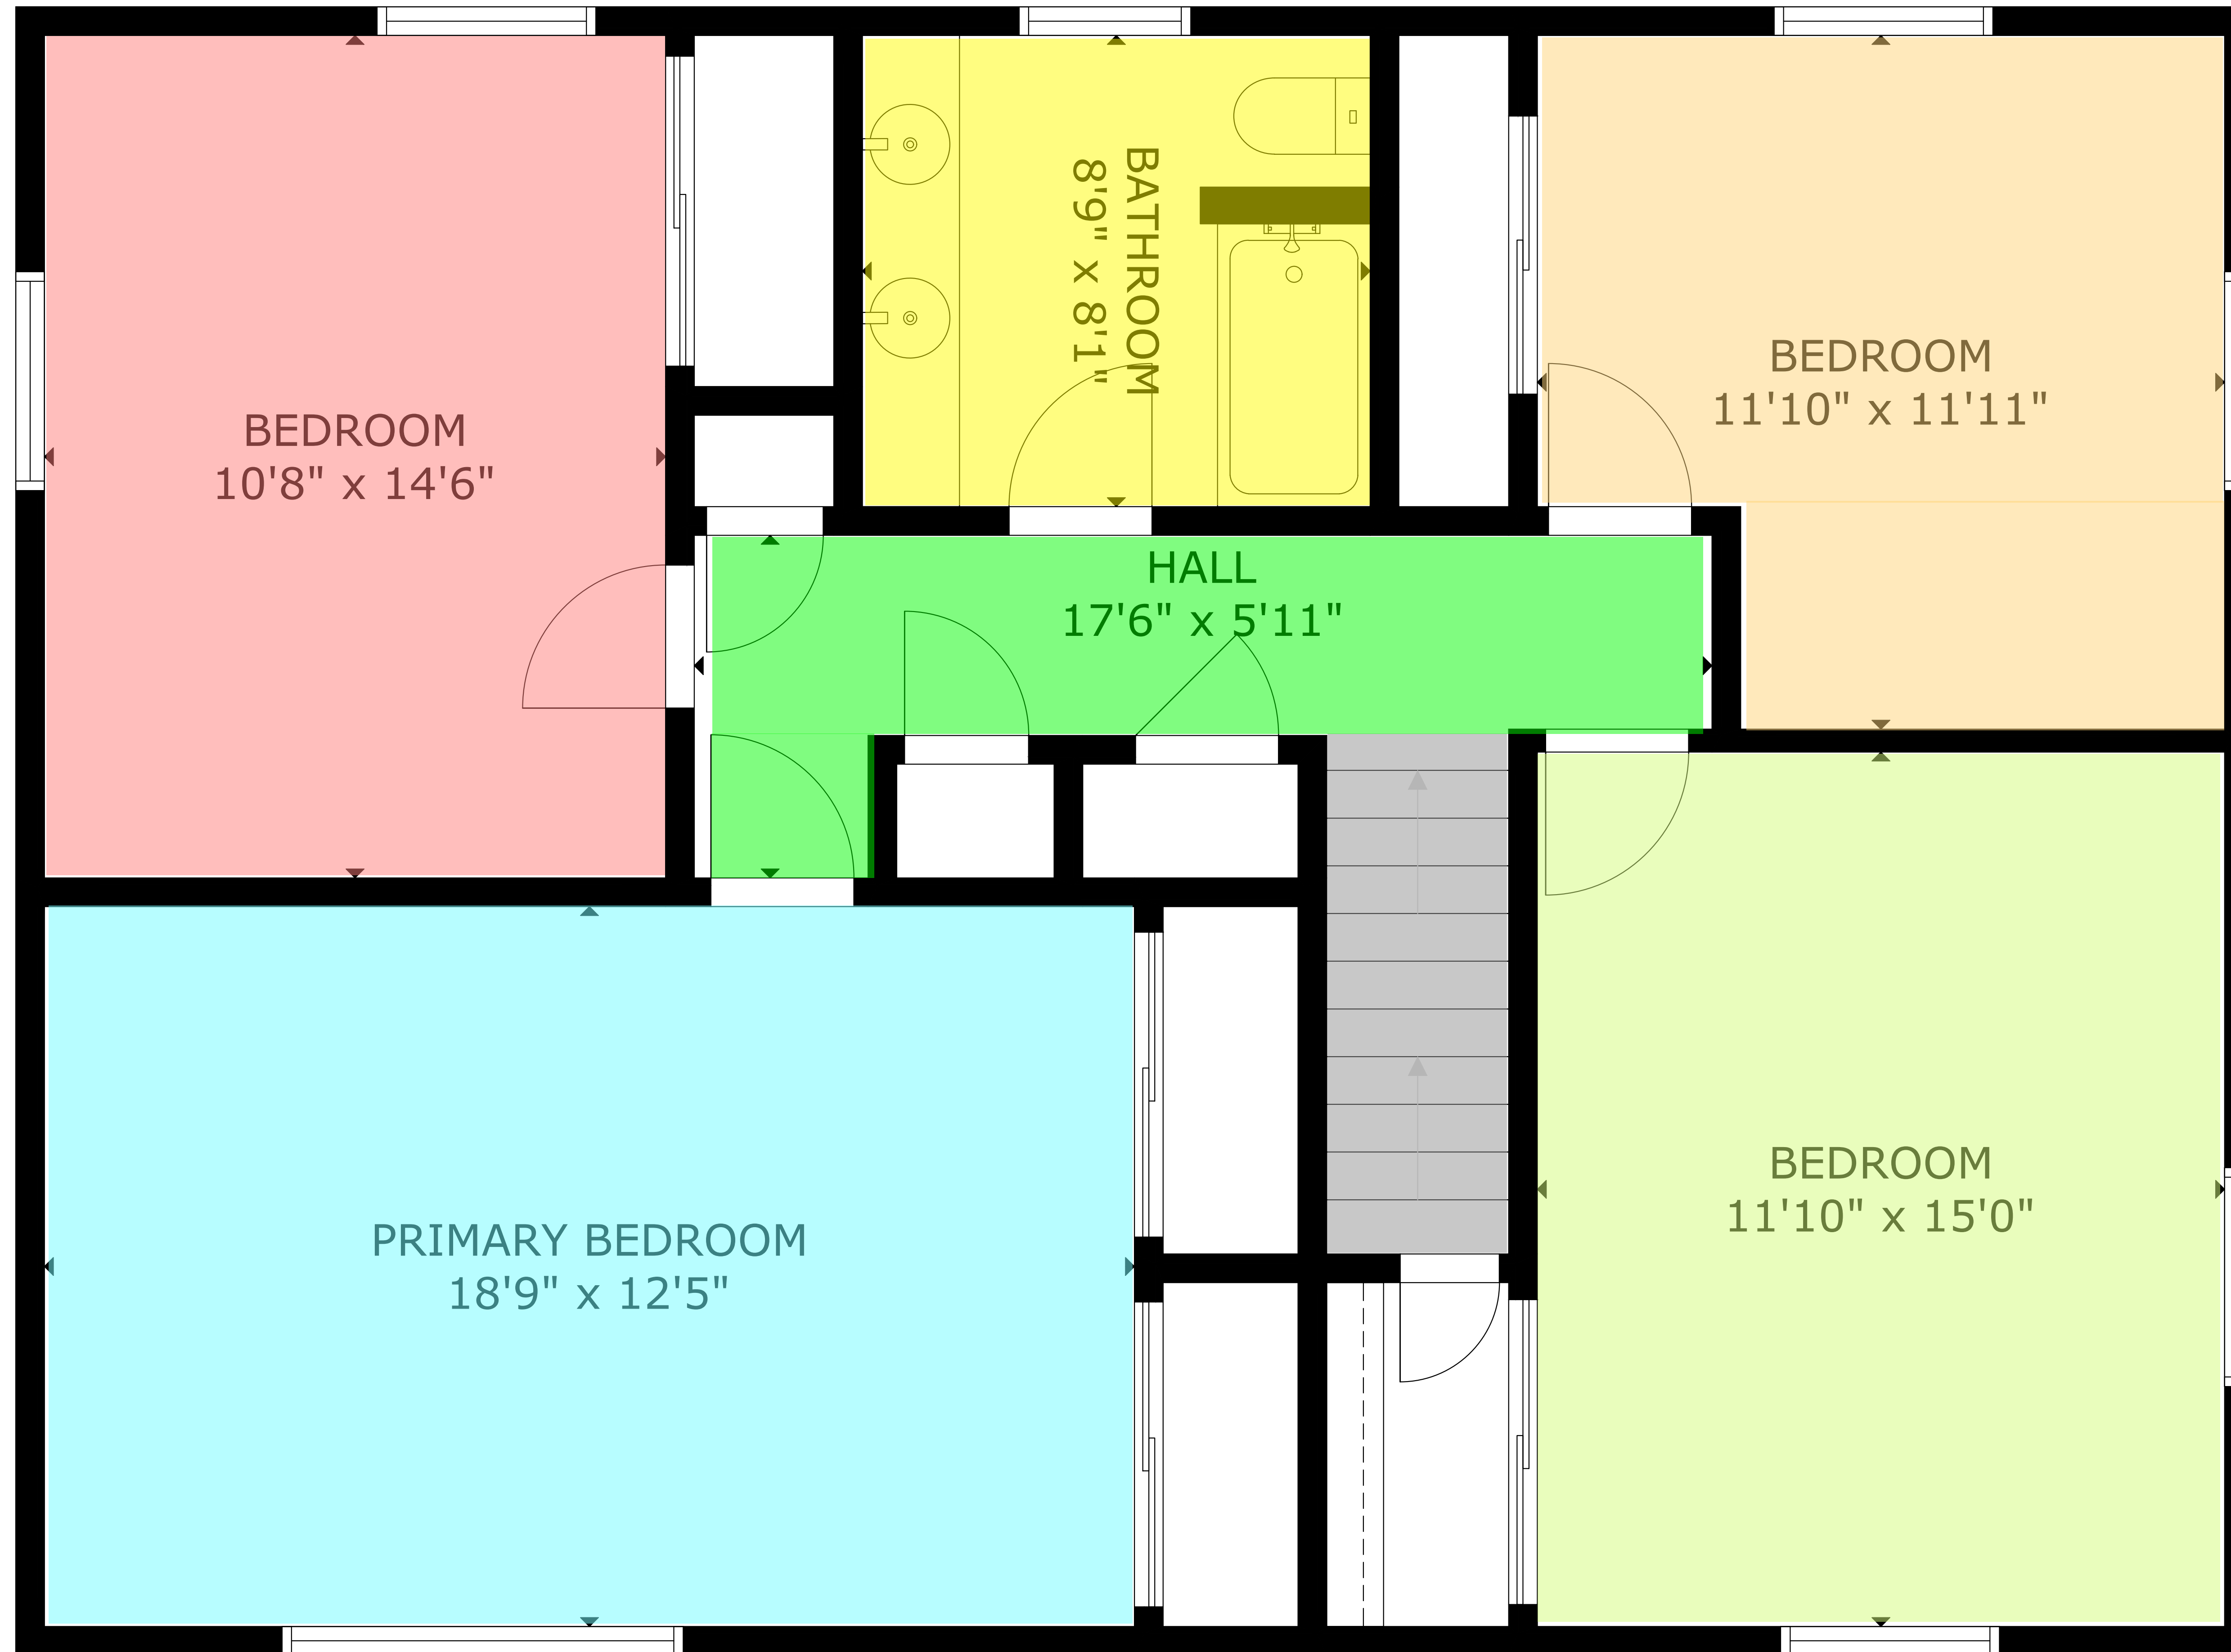

52 Fox St, Lunenburg NS B0J 2C0, CA

GROSS INTERNAL AREA
TOTAL: 3,029 sq.ft

FLOOR 1: 967 sq.ft, FLOOR 2: 1,036 sq.ft, FLOOR 3: 1,026 sq.ft
EXCLUDED AREAS: CARPORT: 389 sq.ft, DECK: 289 sq.ft
PORCH: 28 sq.ft, ATTIC/STORAGE: 906 sq.ft, STORAGE: 51 sq.ft
SIZE AND DIMENSIONS ARE APPROXIMATE, ACTUAL MAY VARY

52 Fox St, Lunenburg NS B0J 2C0, CA

ATTIC/STORAGE
37'10" x 23'11"

GROSS INTERNAL AREA
TOTAL: 3,029 sq.ft

FLOOR 1: 967 sq.ft, FLOOR 2: 1,036 sq.ft, FLOOR 3: 1,026 sq.ft
EXCLUDED AREAS: CARPORT: 389 sq.ft, DECK: 289 sq.ft
PORCH: 28 sq.ft, ATTIC/STORAGE: 906 sq.ft, STORAGE: 51 sq.ft
SIZE AND DIMENSIONS ARE APPROXIMATE, ACTUAL MAY VARY

ATTIC/STORAGE

52 Fox St, Lunenburg NS B0J 2C0, CA

GROSS INTERNAL AREA
TOTAL: 3,029 sq.ft

FLOOR 1: 967 sq.ft, FLOOR 2: 1,036 sq.ft, FLOOR 3: 1,026 sq.ft
EXCLUDED AREAS: CARPORT: 389 sq.ft, DECK: 289 sq.ft
PORCH: 28 sq.ft, ATTIC/STORAGE: 906 sq.ft, STORAGE: 51 sq.ft
SIZE AND DIMENSIONS ARE APPROXIMATE, ACTUAL MAY VARY