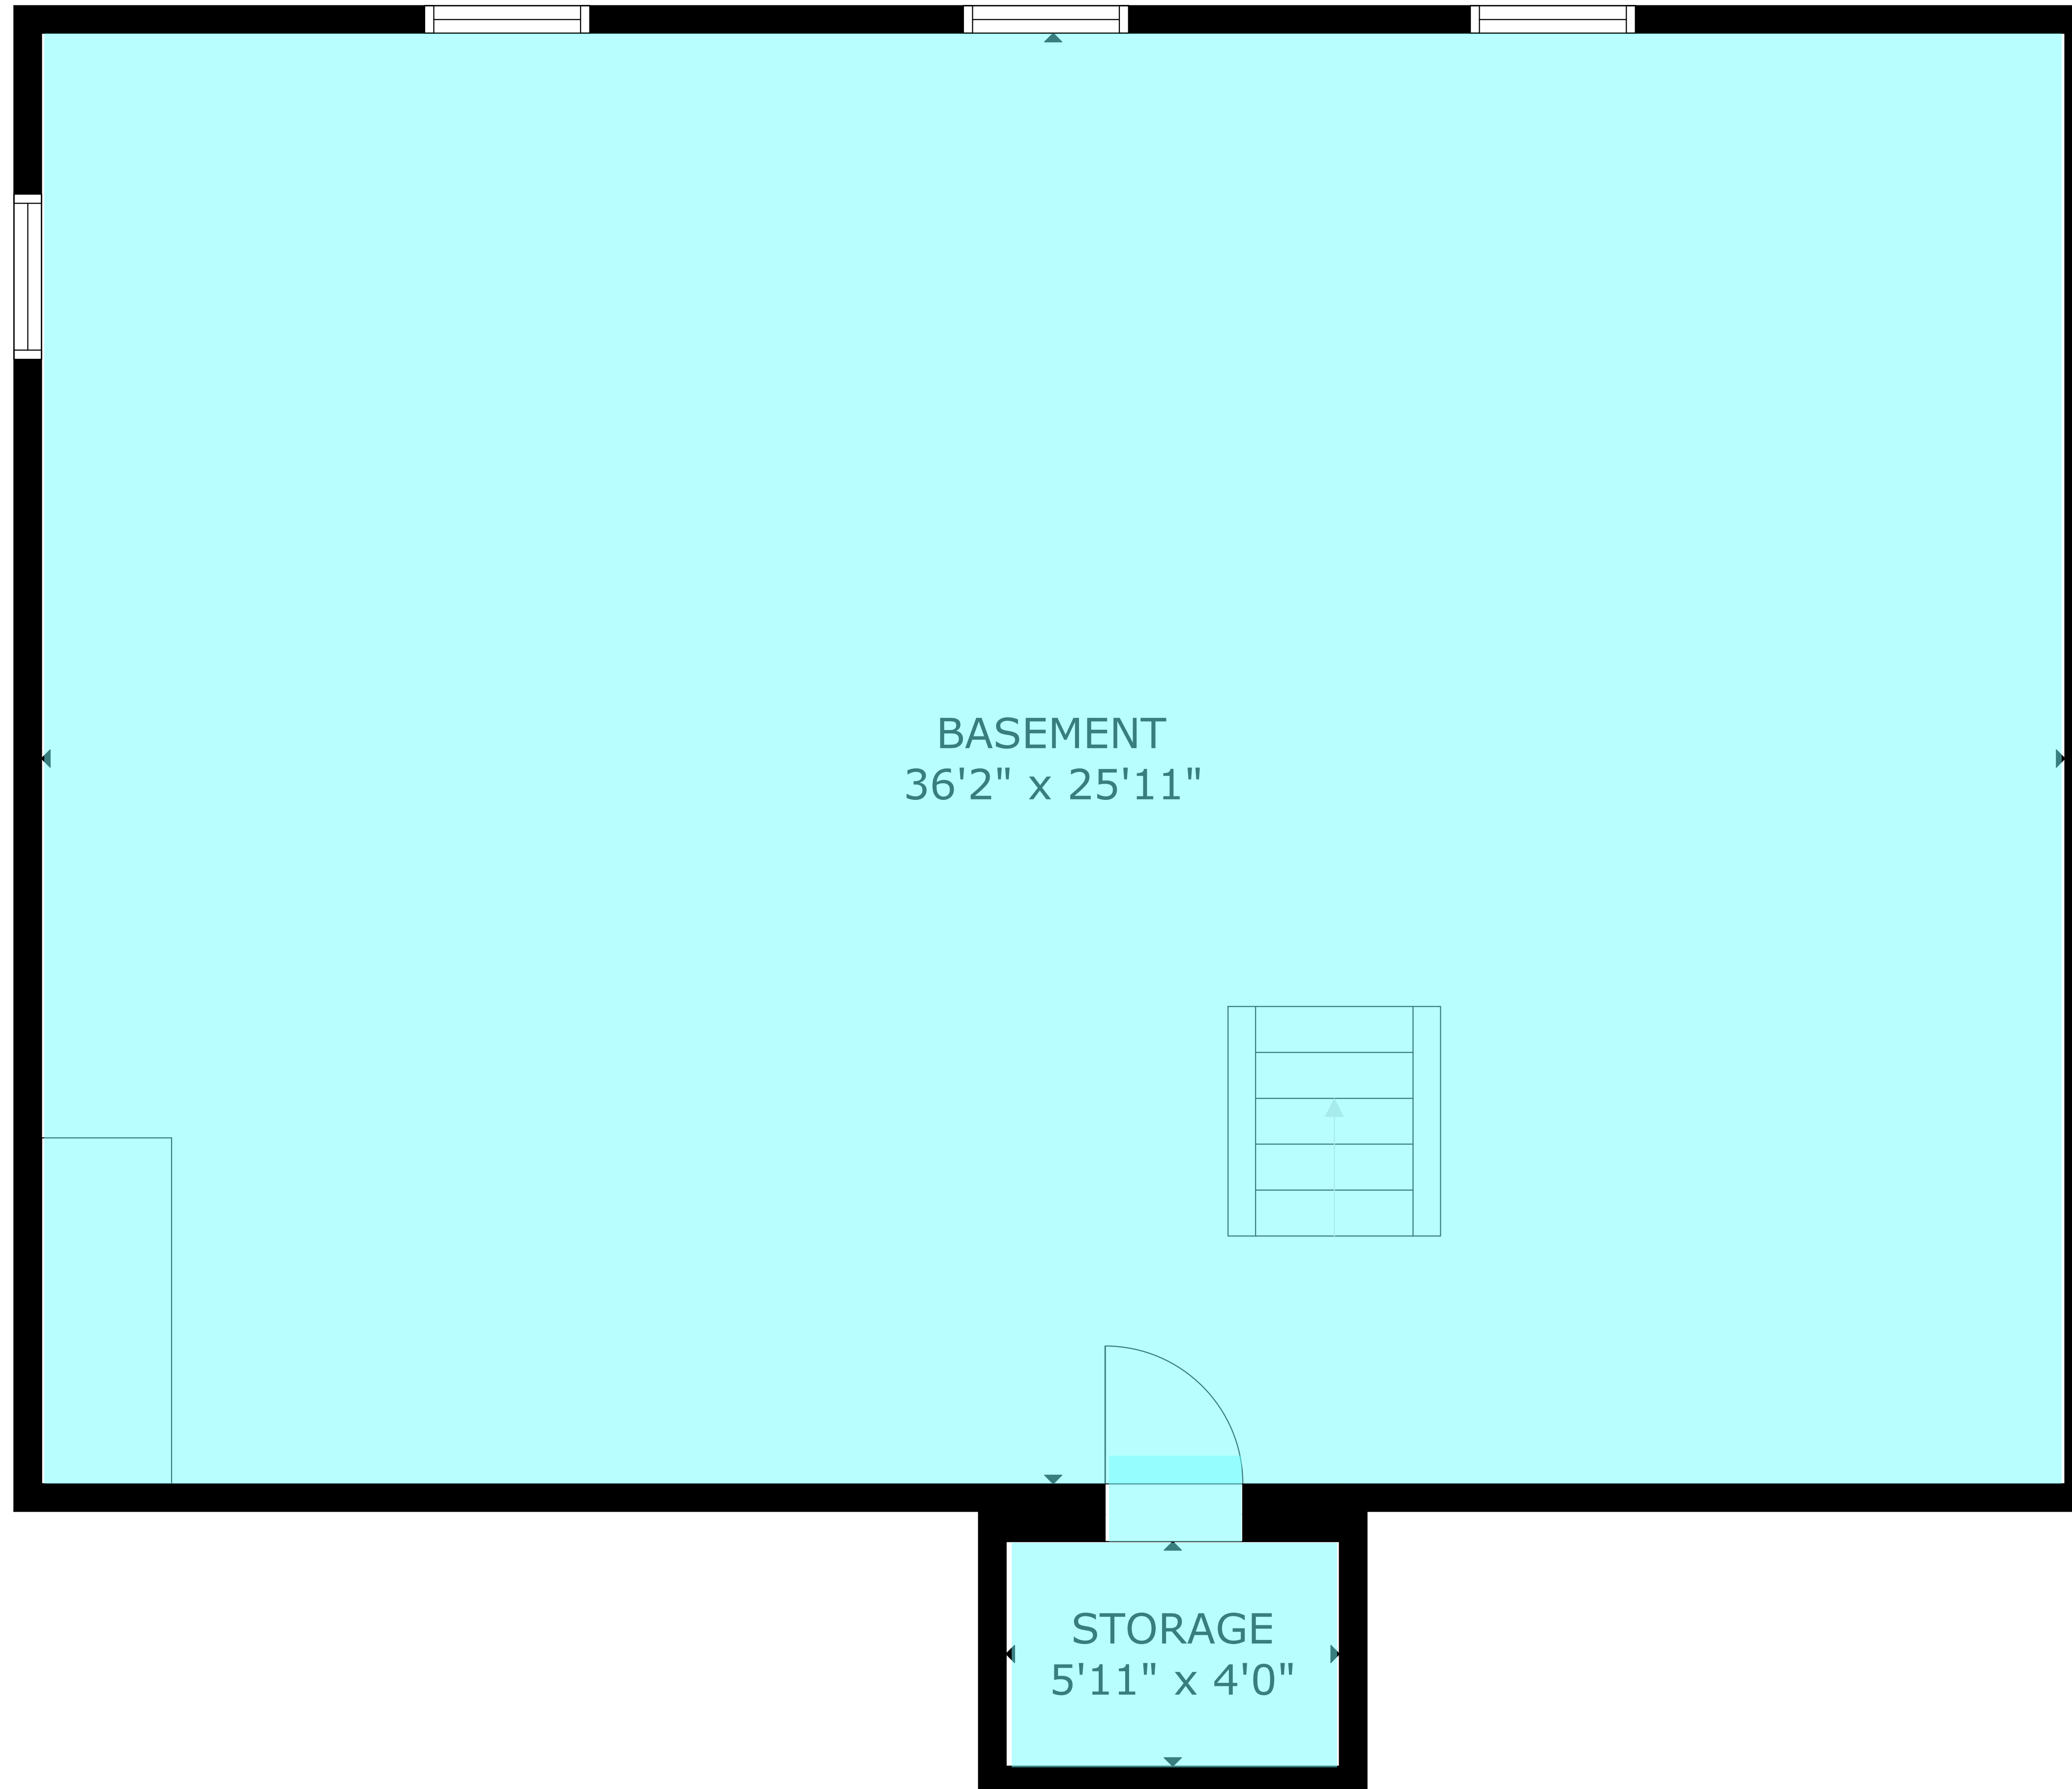

52 Fox St, Lunenburg NS B0J 2C0, CA

GROSS INTERNAL AREA
TOTAL: 3,029 sq.ft

FLOOR 1: 967 sq.ft, FLOOR 2: 1,036 sq.ft, FLOOR 3: 1,026 sq.ft
EXCLUDED AREAS: CARPORT: 389 sq.ft, DECK: 289 sq.ft
PORCH: 28 sq.ft, ATTIC/STORAGE: 906 sq.ft, STORAGE: 51 sq.ft
SIZE AND DIMENSIONS ARE APPROXIMATE, ACTUAL MAY VARY

52 Fox St, Lunenburg NS B0J 2C0, CA

ATTIC/STORAGE
37'10" x 23'11"

GROSS INTERNAL AREA
TOTAL: 3,029 sq.ft

FLOOR 1: 967 sq.ft, FLOOR 2: 1,036 sq.ft, FLOOR 3: 1,026 sq.ft
EXCLUDED AREAS: CARPORT: 389 sq.ft, DECK: 289 sq.ft
PORCH: 28 sq.ft, ATTIC/STORAGE: 906 sq.ft, STORAGE: 51 sq.ft
SIZE AND DIMENSIONS ARE APPROXIMATE, ACTUAL MAY VARY

ATTIC/STORAGE

52 Fox St, Lunenburg NS B0J 2C0, CA

GROSS INTERNAL AREA
TOTAL: 3,029 sq.ft

FLOOR 1: 967 sq.ft, FLOOR 2: 1,036 sq.ft, FLOOR 3: 1,026 sq.ft
EXCLUDED AREAS: CARPORT: 389 sq.ft, DECK: 289 sq.ft
PORCH: 28 sq.ft, ATTIC/STORAGE: 906 sq.ft, STORAGE: 51 sq.ft
SIZE AND DIMENSIONS ARE APPROXIMATE, ACTUAL MAY VARY