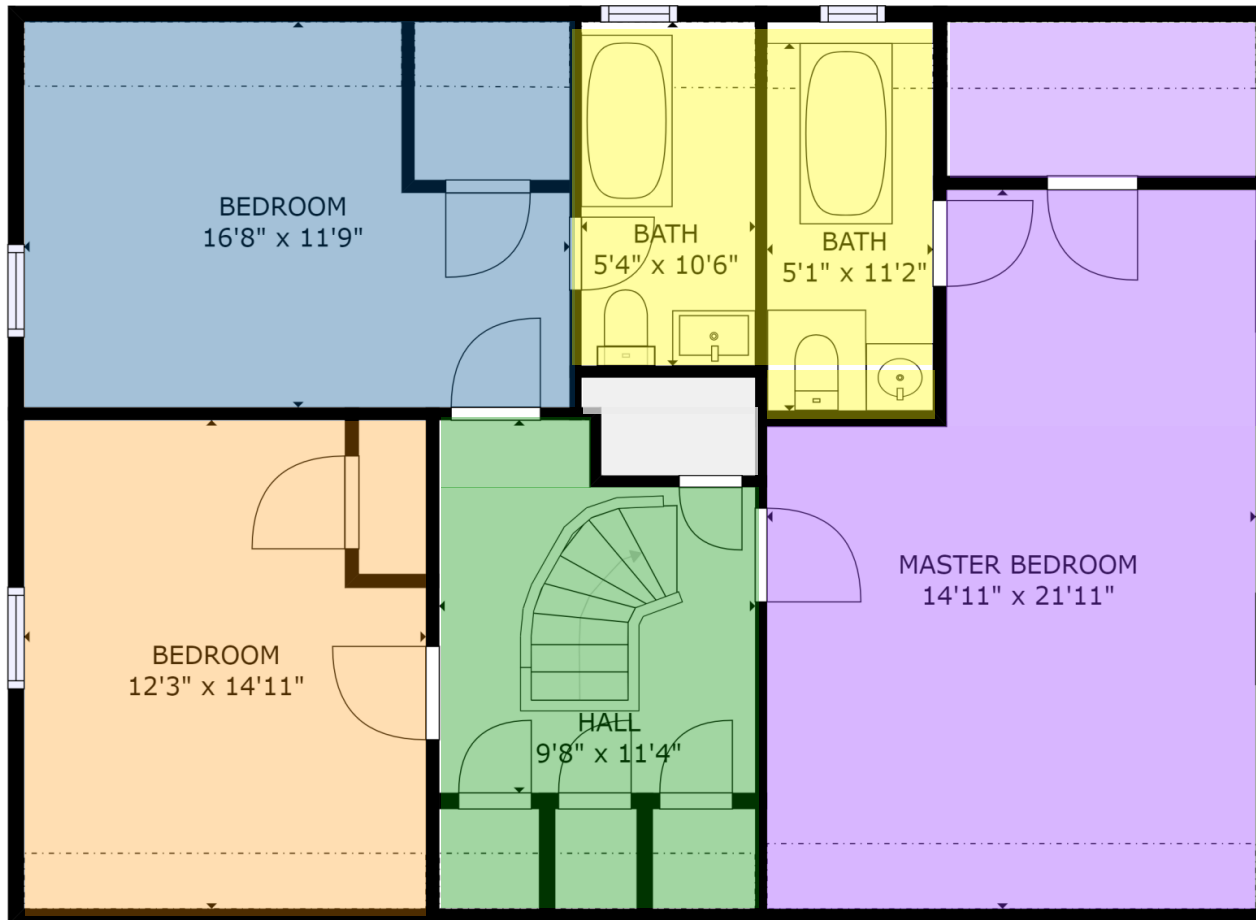

GROSS INTERNAL AREA  
 FLOOR 1: 1168 sq ft, FLOOR 2: 879 sq ft  
 EXCLUDED AREAS: , REDUCED HEADROOM BELOW 1.5M: 138 sq ft  
 TOTAL: 2047 sq ft  
 SIZES AND DIMENSIONS ARE APPROXIMATE, ACTUAL MAY VARY.