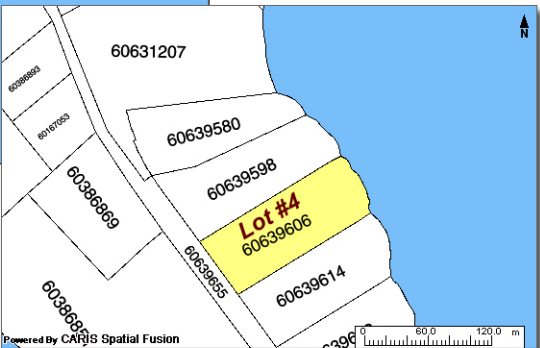

Property Online Map

Powered by CARIS Spatial Fusion

MASON'S POINTE ESTATES

Lot #4

Powered by CARIS Spatial Fusion