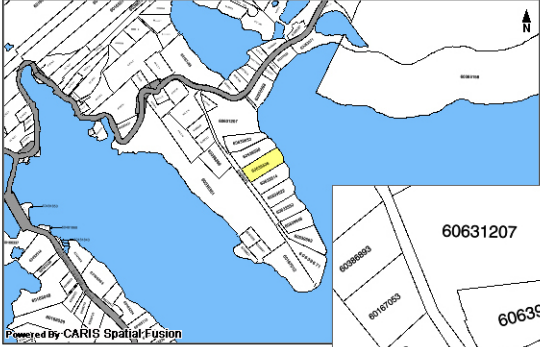

Property Online Map

Powered by CARIS Spatial Fusion

MASON'S POINTE ESTATES

Lot #4

Powered by CARIS Spatial Fusion