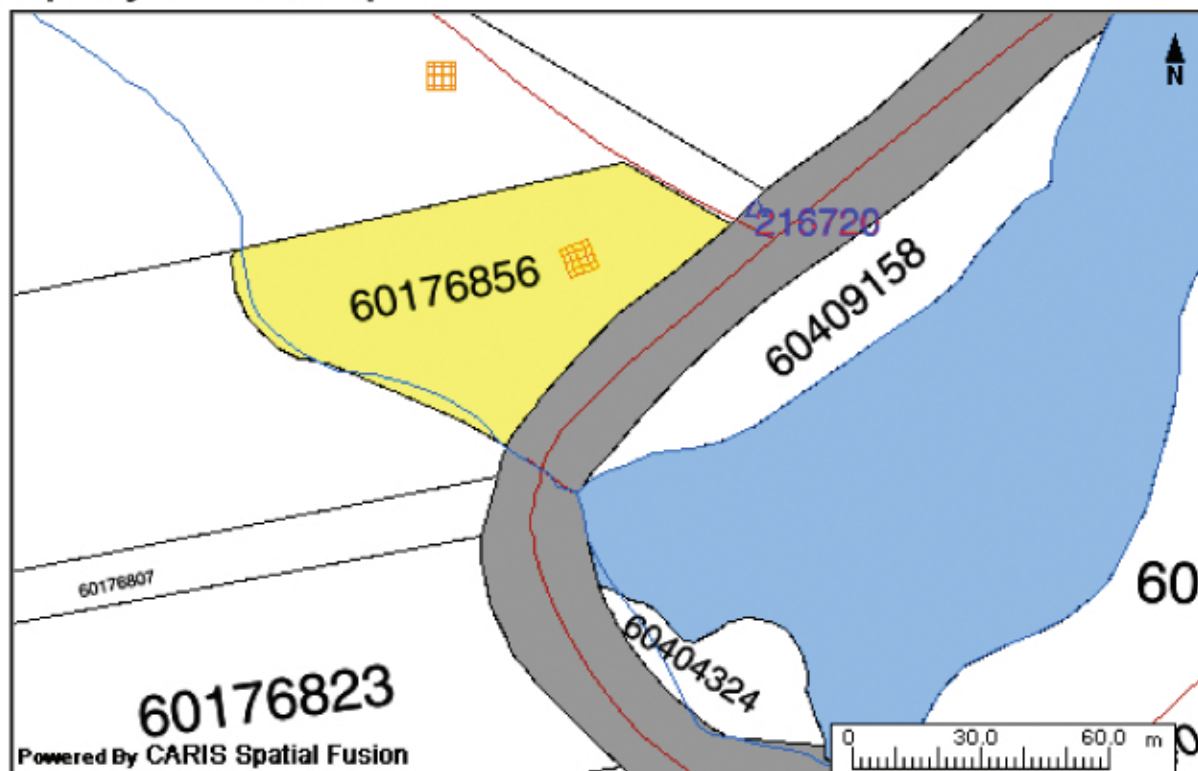

## Property Online Map

Date: Nov 18, 2014 12:31:30 PM

PID: 60176856      Address: 540 MADERS COVE ROAD      AAN: 04164164  
 County: LUNENBURG COUNTY      MADERS COVE  
 LR Status: LAND REGISTRATION

The Provincial mapping is a graphical representation of property boundaries which approximate the size, configuration and location of parcels. Care has been taken to ensure the best possible quality, however, this map is not a land survey and is not intended to be used for legal descriptions or to calculate exact dimensions or area. The Provincial mapping is not conclusive as to the location, boundaries or extent of a parcel [*Land Registration Act* subsection 21(2)]. THIS IS NOT AN OFFICIAL RECORD.