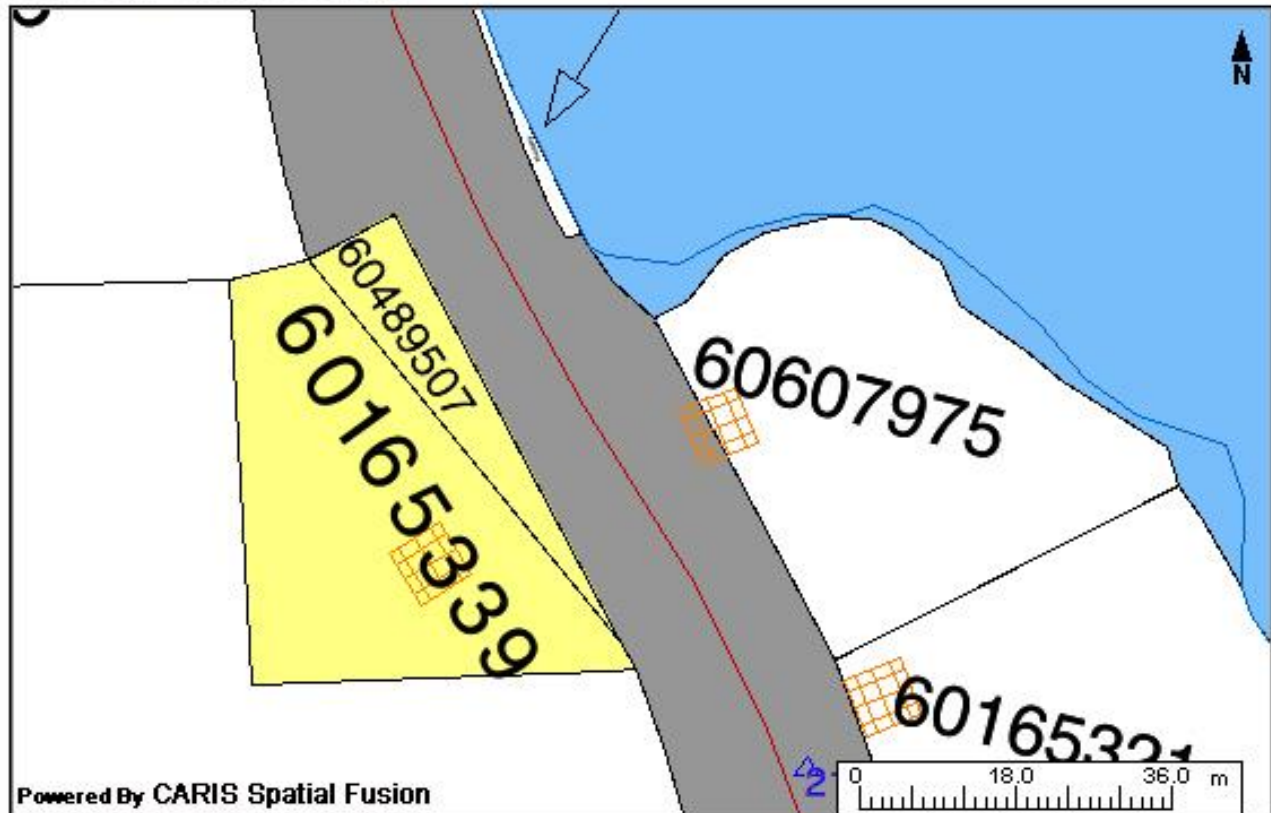

## Property Online Map

PID: 60165339

Address: 1640 HIGHWAY 332  
FIRST SOUTH

AAN: 05052211

County: LUNENBURG  
COUNTY

Value: \$235,700 (2015  
RESIDENTIAL TAXABLE)

LR Status: LAND REGISTRATION

The Provincial mapping is a graphical representation of property boundaries which approximate the size, configuration and location of parcels. Care has been taken to ensure the best possible quality, however, this map is not a land survey and is not intended to be used for legal descriptions or to calculate exact dimensions or area. The Provincial mapping is not conclusive as to the location, boundaries or extent of a parcel [*Land Registration Act* subsection 21(2)]. THIS IS NOT AN OFFICIAL RECORD.