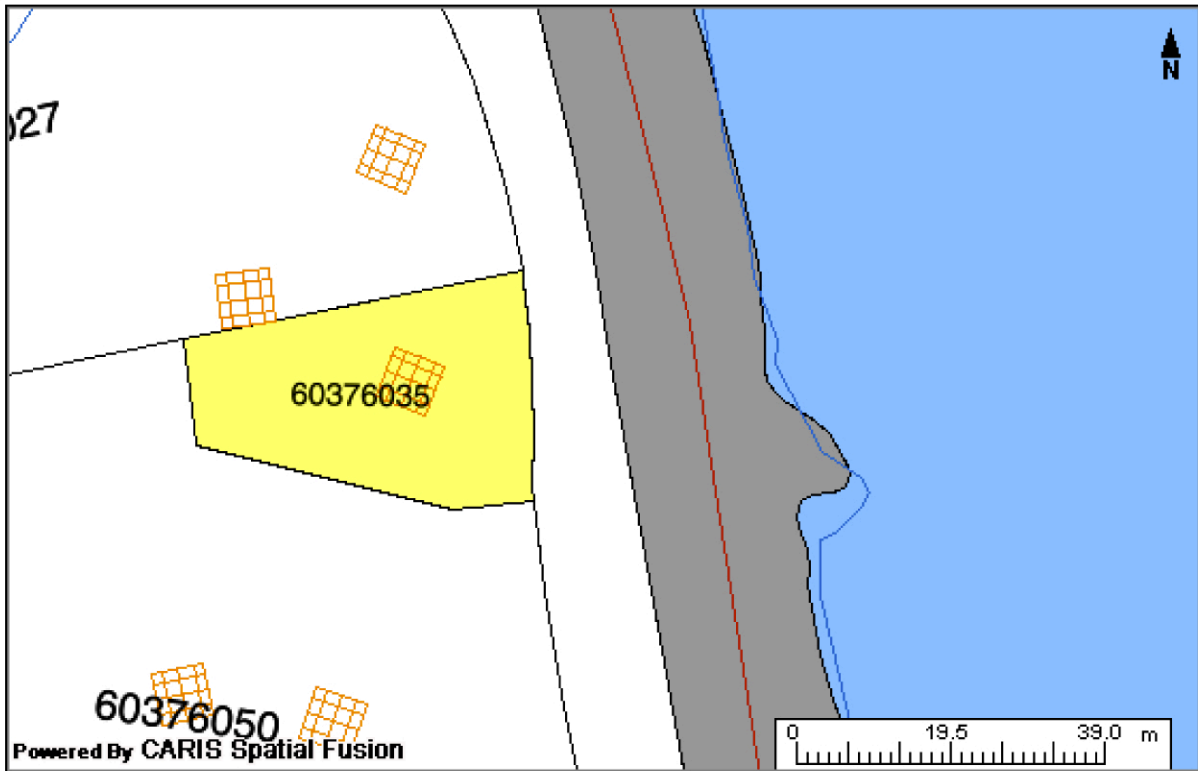

Property Online Map

PID:	60376035	Address:	133 EDGEWATER STREET	AAN:	01812041
County:	LUNENBURG COUNTY		MAHONE BAY	Value:	\$400,300 (2015 RESIDENTIAL TAXABLE)
LR Status:	NOT LAND REGISTRATION				

The Provincial mapping is a graphical representation of property boundaries which approximate the size, configuration and location of parcels. Care has been taken to ensure the best possible quality, however, this map is not a land survey and is not intended to be used for legal descriptions or to calculate exact dimensions or area. The Provincial mapping is not conclusive as to the location, boundaries or extent of a parcel [*Land Registration Act* subsection 21(2)]. THIS IS NOT AN OFFICIAL RECORD.