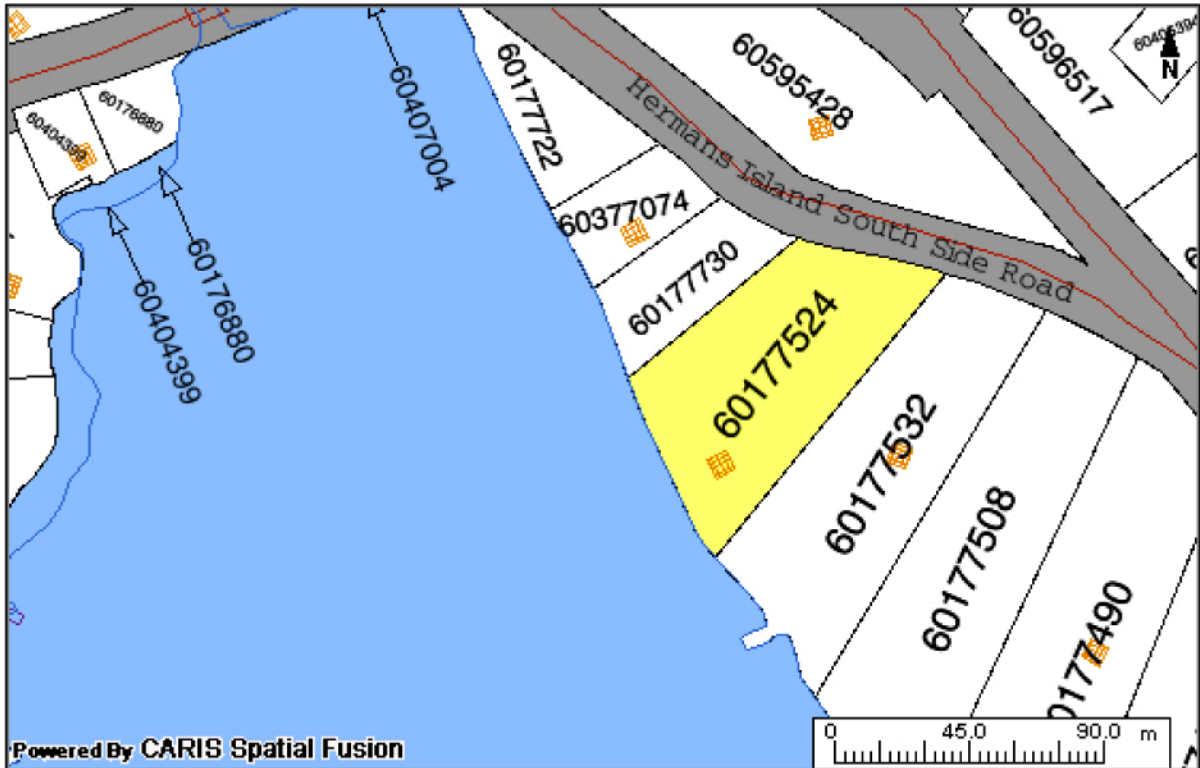

## Property Online Map

<b>PID:</b> 60177524	<b>Address:</b> 40 HERMANS ISLAND SOUTH SIDE ROAD HERMANS ISLAND	<b>AAN:</b> 04918533
<b>County:</b> LUNENBURG COUNTY		<b>Value:</b> \$659,800 (2015 RESIDENTIAL TAXABLE)
<b>LR Status:</b> NOT LAND REGISTRATION		

The Provincial mapping is a graphical representation of property boundaries which approximate the size, configuration and location of parcels. Care has been taken to ensure the best possible quality, however, this map is not a land survey and is not intended to be used for legal descriptions or to calculate exact dimensions or area. The Provincial mapping is not conclusive as to the location, boundaries or extent of a parcel [*Land Registration Act* subsection 21(2)]. THIS IS NOT AN OFFICIAL RECORD.