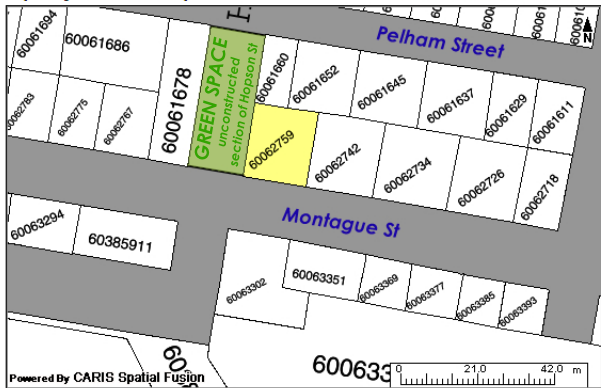

## Property Online Map

Date: Aug 1, 2010 3:46:39 PM

PID: 60062759  
 County: LUNENBURG COUNTY  
 LR Status: NOT LAND REGISTRATION

Address: MONTAGUE STREET  
 LUNENBURG

AAN: 04216571  
 Value: \$90,700 (2010 RESIDENTIAL TAXABLE)

The Provincial mapping is a graphical representation of property boundaries which approximate the size, configuration and location of parcels. Care has been taken to ensure the best possible quality, however, this map is not a land survey and is not intended to be used for legal descriptions or to calculate exact dimensions or area. The Provincial mapping is not conclusive as to the location, boundaries or extent of a parcel [*Land Registration Act* subsection 21(2)]. THIS IS NOT AN OFFICIAL RECORD.