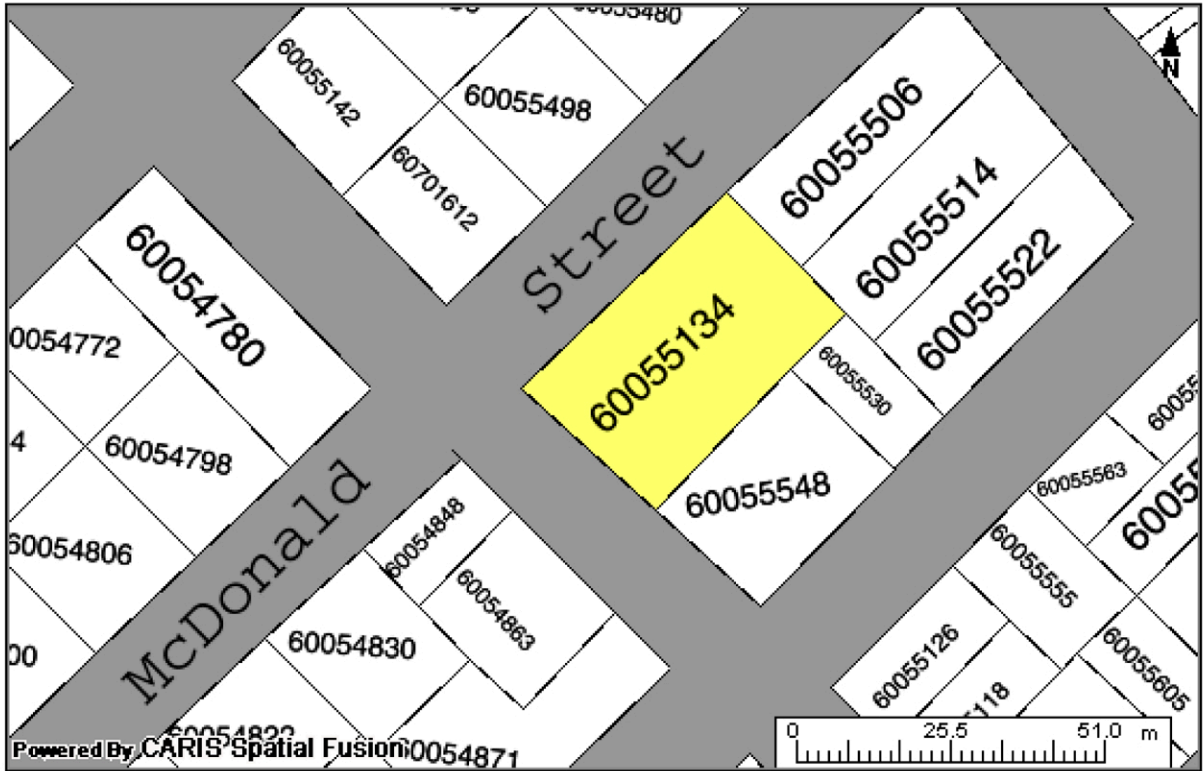

Property Online Map

PID: 60055134 **Address:** 56 BROAD STREET **AAN:** 05049202
County: LUNENBURG COUNTY LUNENBURG
LR Status: LAND REGISTRATION

The Provincial mapping is a graphical representation of property boundaries which approximate the size, configuration and location of parcels. Care has been taken to ensure the best possible quality, however, this map is not a land survey and is not intended to be used for legal descriptions or to calculate exact dimensions or area. The Provincial mapping is not conclusive as to the location, boundaries or extent of a parcel [*Land Registration Act* subsection 21(2)]. THIS IS NOT AN OFFICIAL RECORD.