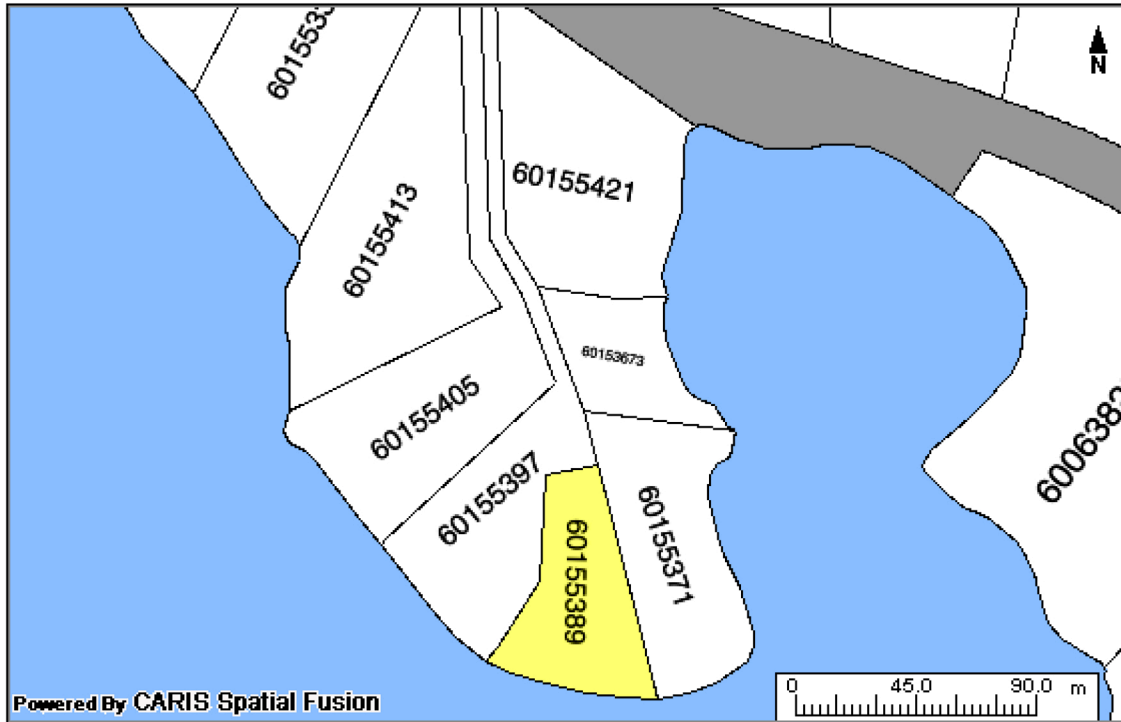

## Property Online Map

PID: 60155389

Address: 7285 HIGHWAY 329  
EAST RIVER POINT

AAN: 08168679

County: LUNENBURG COUNTY

LR Status: NOT LAND REGISTRATION

The Provincial mapping is a graphical representation of property boundaries which approximate the size, configuration and location of parcels. Care has been taken to ensure the best possible quality, however, this map is not a land survey and is not intended to be used for legal descriptions or to calculate exact dimensions or area. The Provincial mapping is not conclusive as to the location, boundaries or extent of a parcel [*Land Registration Act* subsection 21(2)]. THIS IS NOT AN OFFICIAL RECORD.