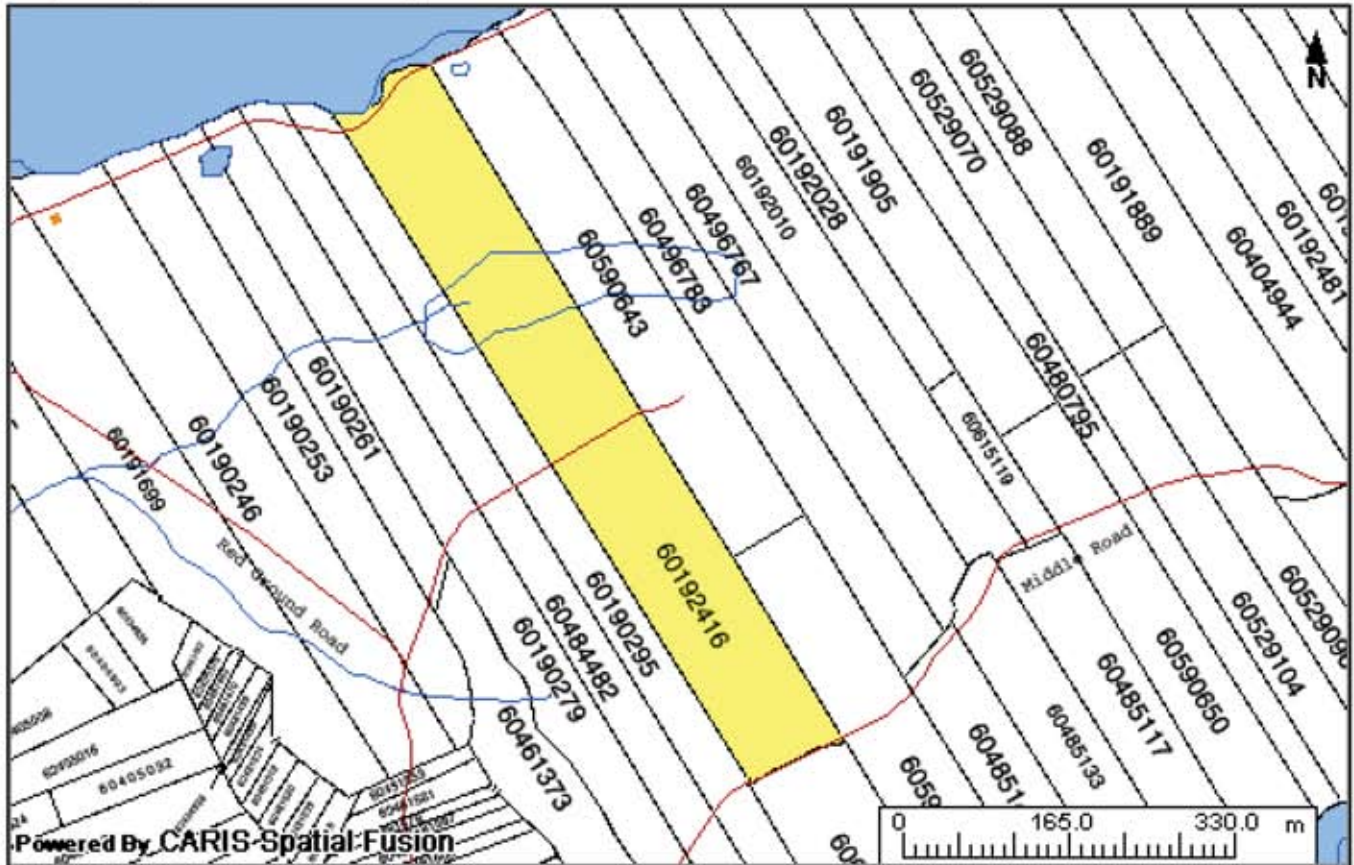

Property Online Map

PID: 60192416 Address: MIDDLE ROAD AAN: 08204675
 County: LUNENBURG COUNTY KINGSBURG
 LR Status: LAND REGISTRATION

The Provincial mapping is a graphical representation of property boundaries which approximate the size, configuration and location of parcels. Care has been taken to ensure the best possible quality, however, this map is not a land survey and is not intended to be used for legal descriptions or to calculate exact dimensions or area. The Provincial mapping is not conclusive as to the location, boundaries or extent of a parcel [*Land Registration Act* subsection 21(2)]. THIS IS NOT AN OFFICIAL RECORD.