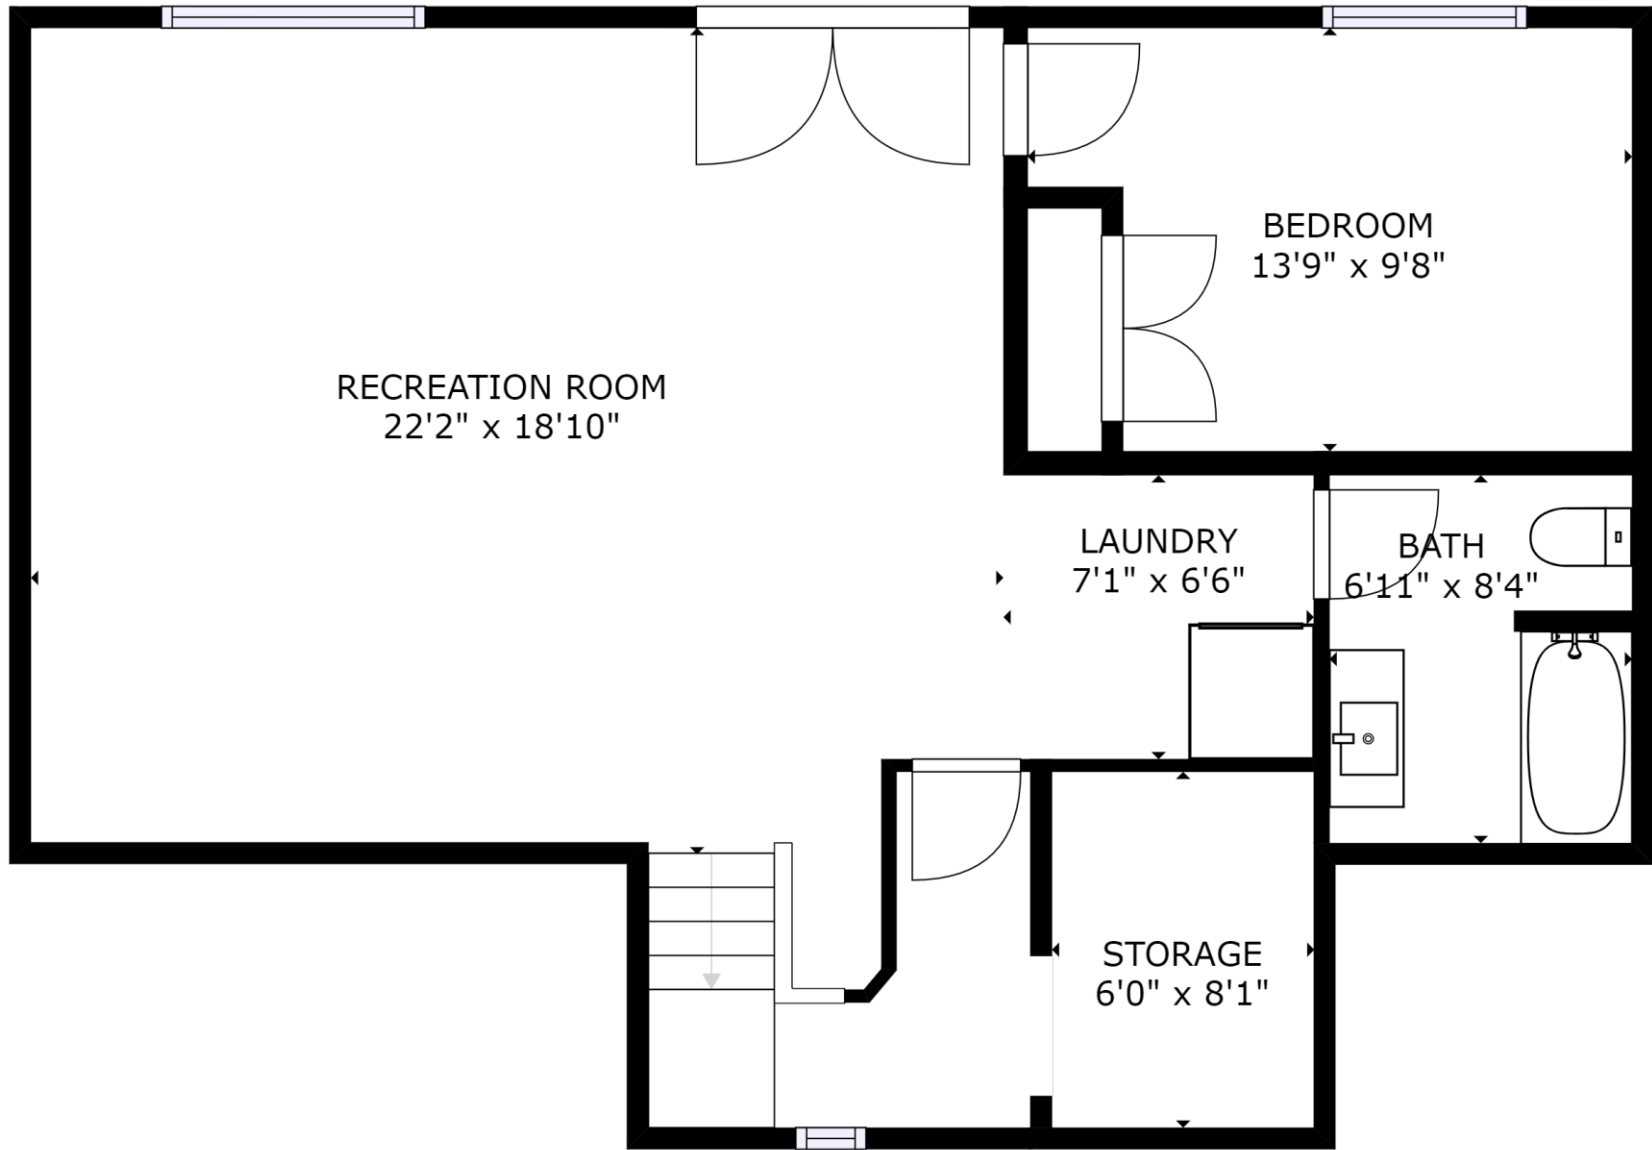

GROSS INTERNAL AREA  
 FLOOR 1: 775 sq ft, FLOOR 2: 835 sq ft  
 FLOOR 3: 502 sq ft  
 TOTAL: 2112 sq ft

SIZES AND DIMENSIONS ARE APPROXIMATE, ACTUAL MAY VARY.

OPEN TO BELOW

MASTER BEDROOM  
16'6" x 19'10"

BATH  
6'3" x 19'0"

GROSS INTERNAL AREA  
FLOOR 1: 775 sq ft, FLOOR 2: 835 sq ft  
FLOOR 3: 502 sq ft  
TOTAL: 2112 sq ft

SIZES AND DIMENSIONS ARE APPROXIMATE, ACTUAL MAY VARY.

GROSS INTERNAL AREA  
FLOOR 1: 775 sq ft, FLOOR 2: 835 sq ft  
FLOOR 3: 502 sq ft  
TOTAL: 2112 sq ft

SIZES AND DIMENSIONS ARE APPROXIMATE, ACTUAL MAY VARY.

FLOOR 1