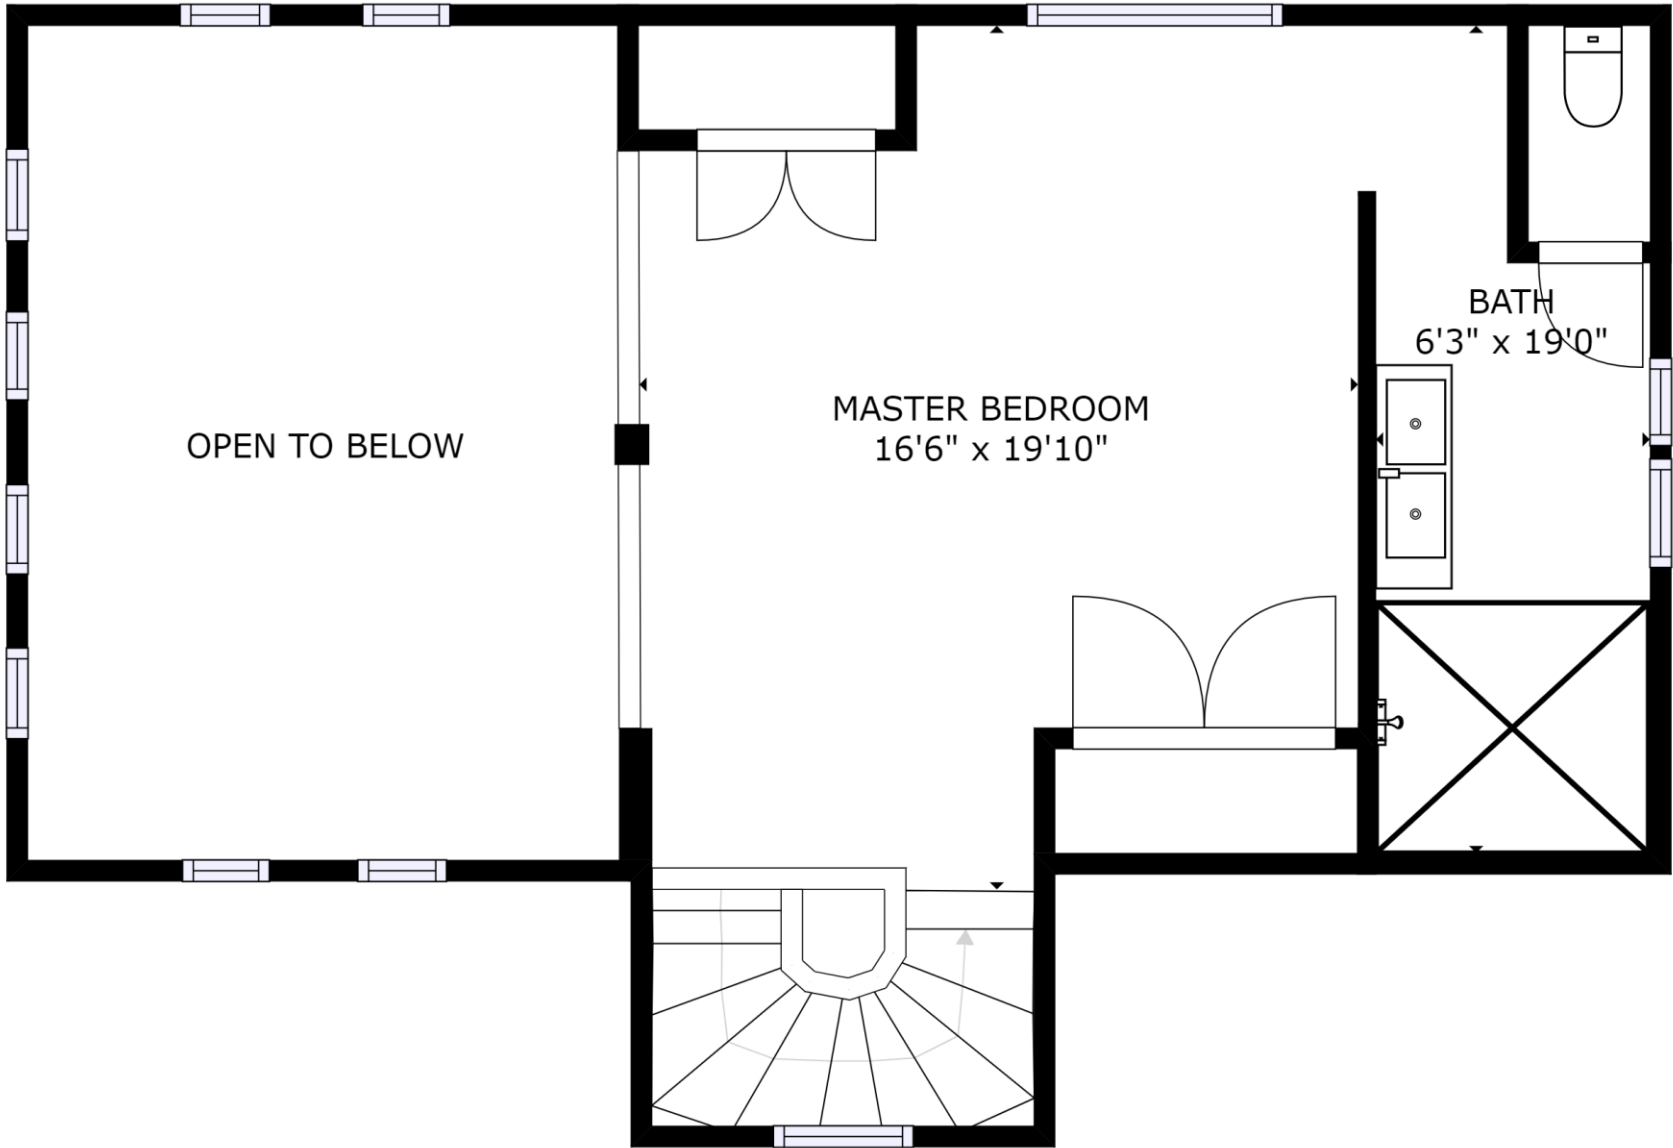

OPEN TO BELOW

MASTER BEDROOM
16'6" x 19'10"

BATH
6'3" x 19'0"

GROSS INTERNAL AREA
FLOOR 1: 775 sq ft, FLOOR 2: 835 sq ft
FLOOR 3: 502 sq ft
TOTAL: 2112 sq ft