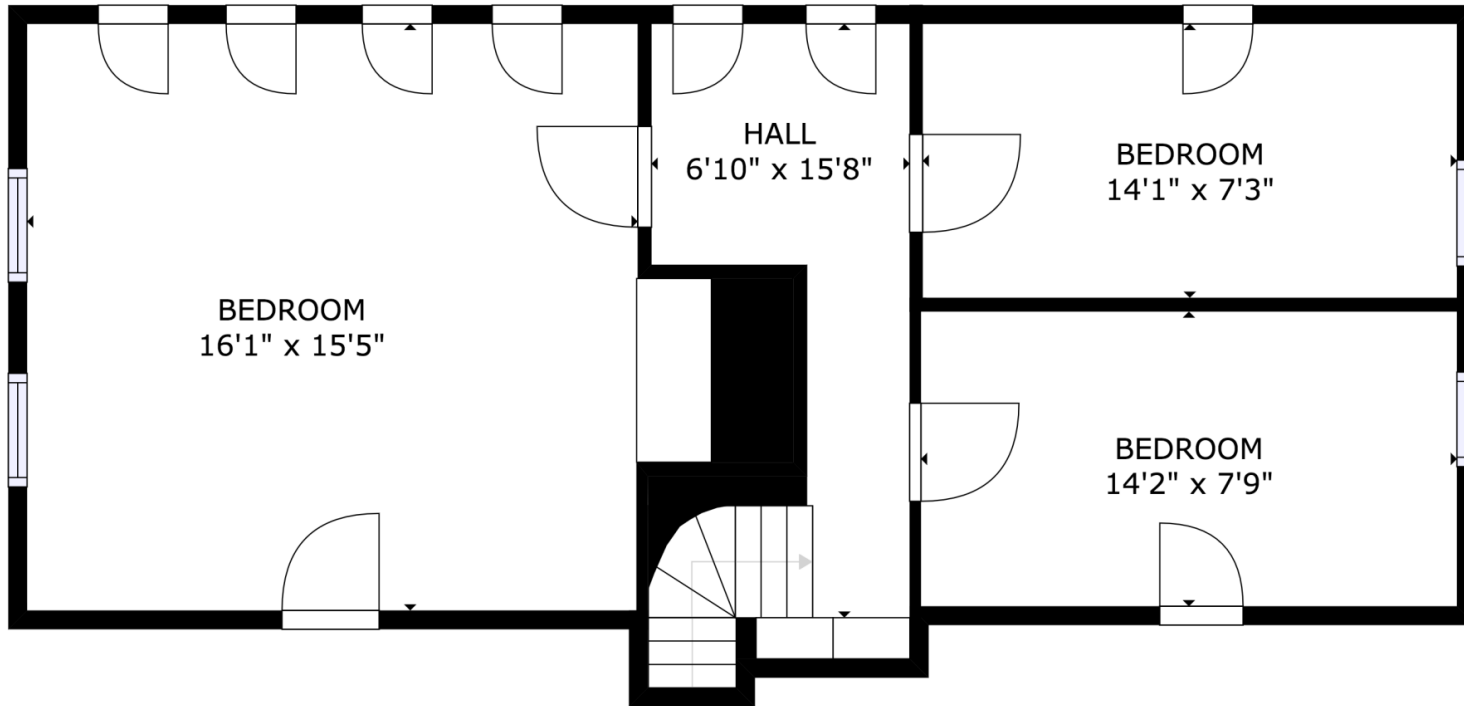

GROSS INTERNAL AREA
FLOOR 1: 937 sq ft, FLOOR 2: 1035 sq ft
FLOOR 3: 591 sq ft
TOTAL: 2564 sq ft

SIZES AND DIMENSIONS ARE APPROXIMATE, ACTUAL MAY VARY.

GROSS INTERNAL AREA
 FLOOR 1: 937 sq ft, FLOOR 2: 1035 sq ft
 FLOOR 3: 591 sq ft
 TOTAL: 2564 sq ft

SIZES AND DIMENSIONS ARE APPROXIMATE, ACTUAL MAY VARY.

GROSS INTERNAL AREA
FLOOR 1: 937 sq ft, FLOOR 2: 1035 sq ft
FLOOR 3: 591 sq ft
TOTAL: 2564 sq ft
SIZES AND DIMENSIONS ARE APPROXIMATE, ACTUAL MAY VARY.