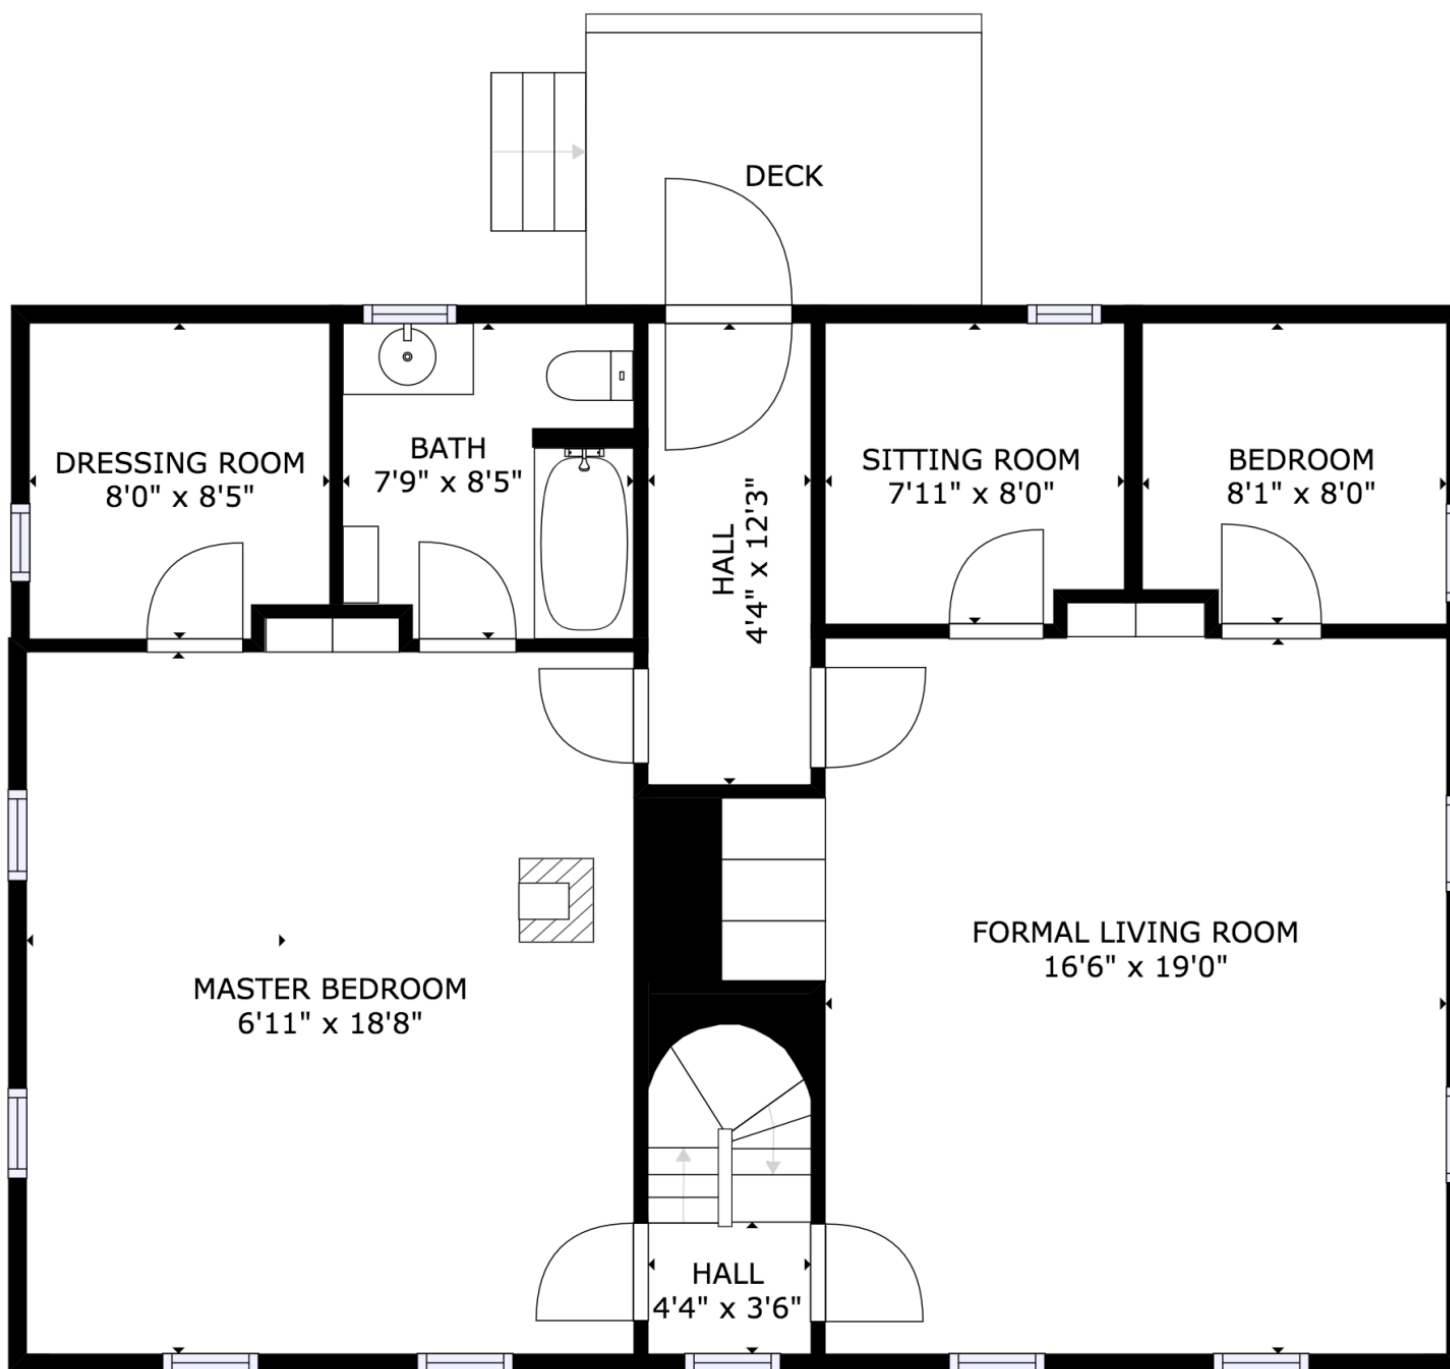

GROSS INTERNAL AREA
FLOOR 1: 937 sq ft, FLOOR 2: 1035 sq ft
FLOOR 3: 591 sq ft
TOTAL: 2564 sq ft

SIZES AND DIMENSIONS ARE APPROXIMATE, ACTUAL MAY VARY.

GROSS INTERNAL AREA
 FLOOR 1: 937 sq ft, FLOOR 2: 1035 sq ft
 FLOOR 3: 591 sq ft
 TOTAL: 2564 sq ft

SIZES AND DIMENSIONS ARE APPROXIMATE, ACTUAL MAY VARY.

GROSS INTERNAL AREA
FLOOR 1: 937 sq ft, FLOOR 2: 1035 sq ft
FLOOR 3: 591 sq ft
TOTAL: 2564 sq ft
SIZES AND DIMENSIONS ARE APPROXIMATE, ACTUAL MAY VARY.