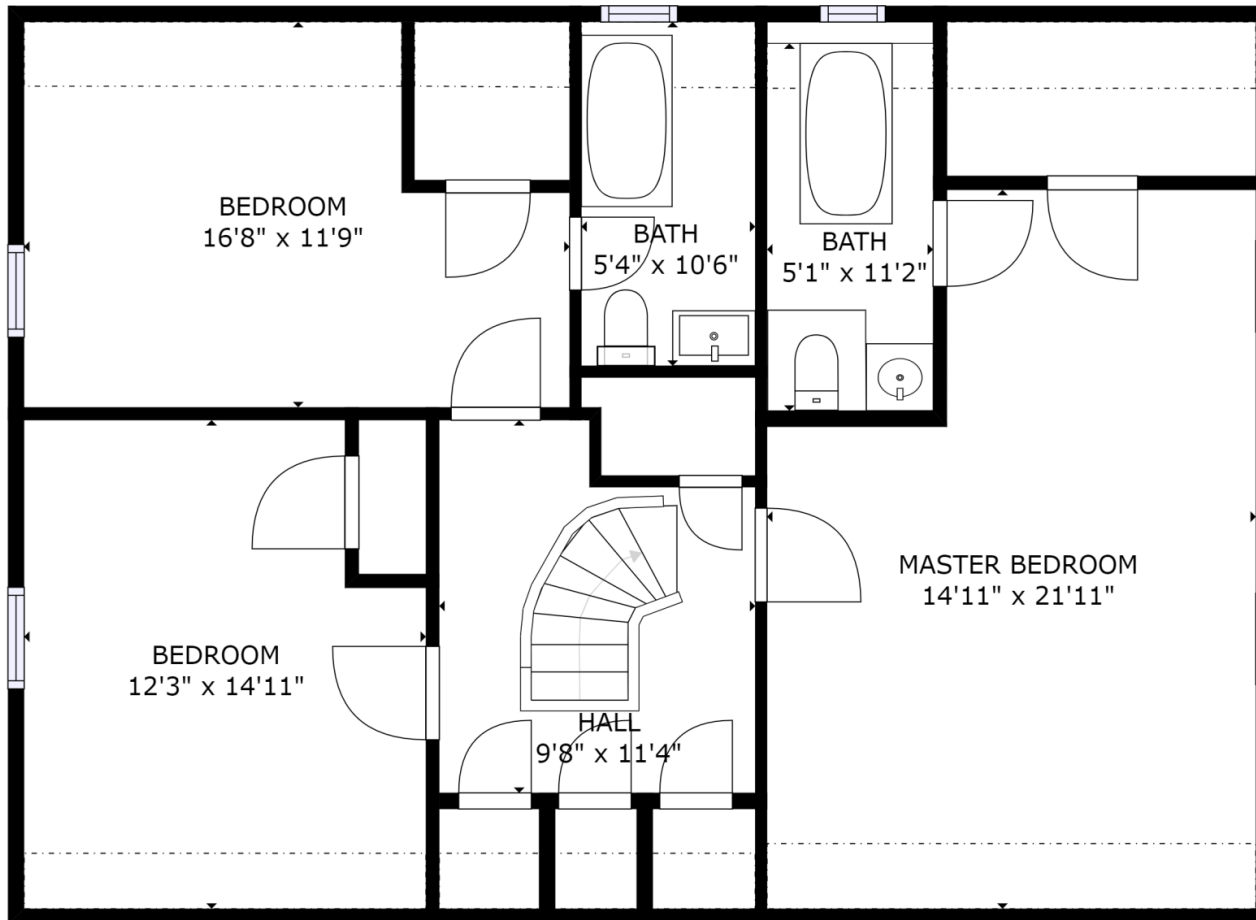

GROSS INTERNAL AREA
 FLOOR 1: 1168 sq ft, FLOOR 2: 879 sq ft
 EXCLUDED AREAS: , REDUCED HEADROOM BELOW 1.5M: 138 sq ft
 TOTAL: 2047 sq ft
 SIZES AND DIMENSIONS ARE APPROXIMATE, ACTUAL MAY VARY.

GROSS INTERNAL AREA
 FLOOR 1: 1168 sq ft, FLOOR 2: 879 sq ft
 EXCLUDED AREAS: , REDUCED HEADROOM BELOW 1.5M: 138 sq ft
 TOTAL: 2047 sq ft
 SIZES AND DIMENSIONS ARE APPROXIMATE, ACTUAL MAY VARY.