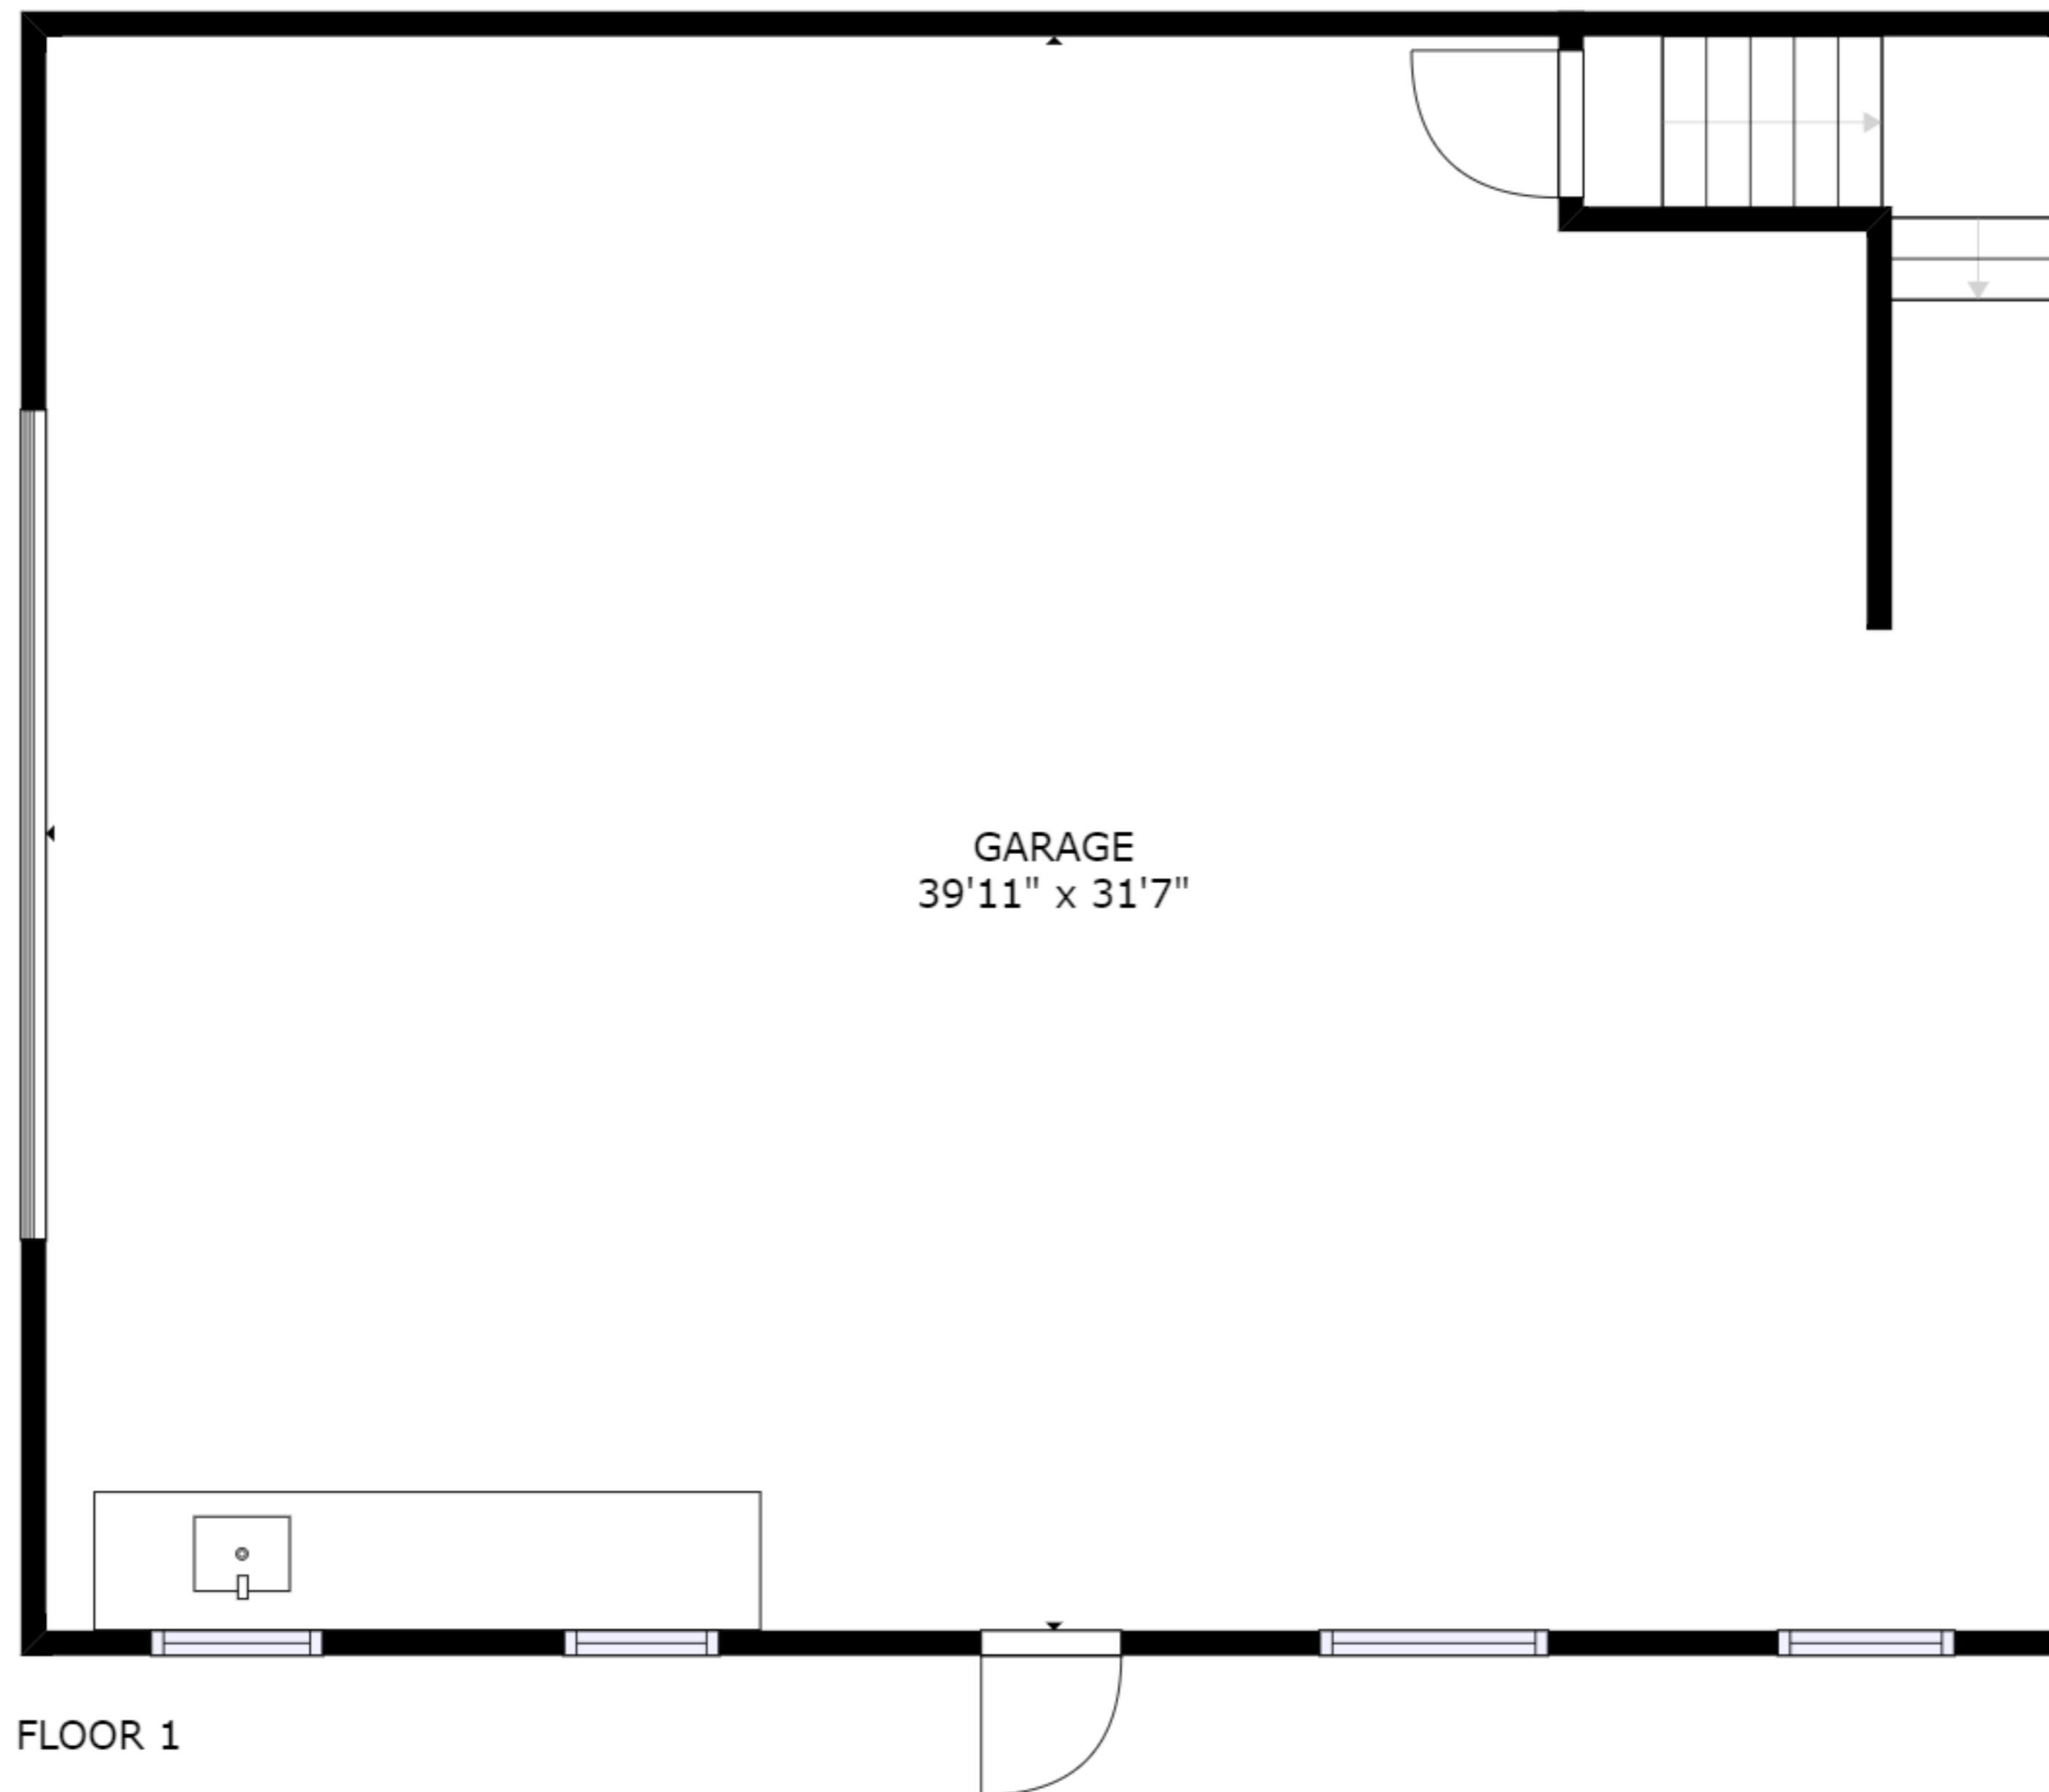

FLOOR 2

FLOOR 1

GROSS INTERNAL AREA  
 FLOOR 1: 0 sq. ft, FLOOR 2: 710 sq. ft  
 EXCLUDED AREAS: , GARAGE: 1254 sq. ft  
 TOTAL: 710 sq. ft

SIZES AND DIMENSIONS ARE APPROXIMATE, ACTUAL MAY VARY.