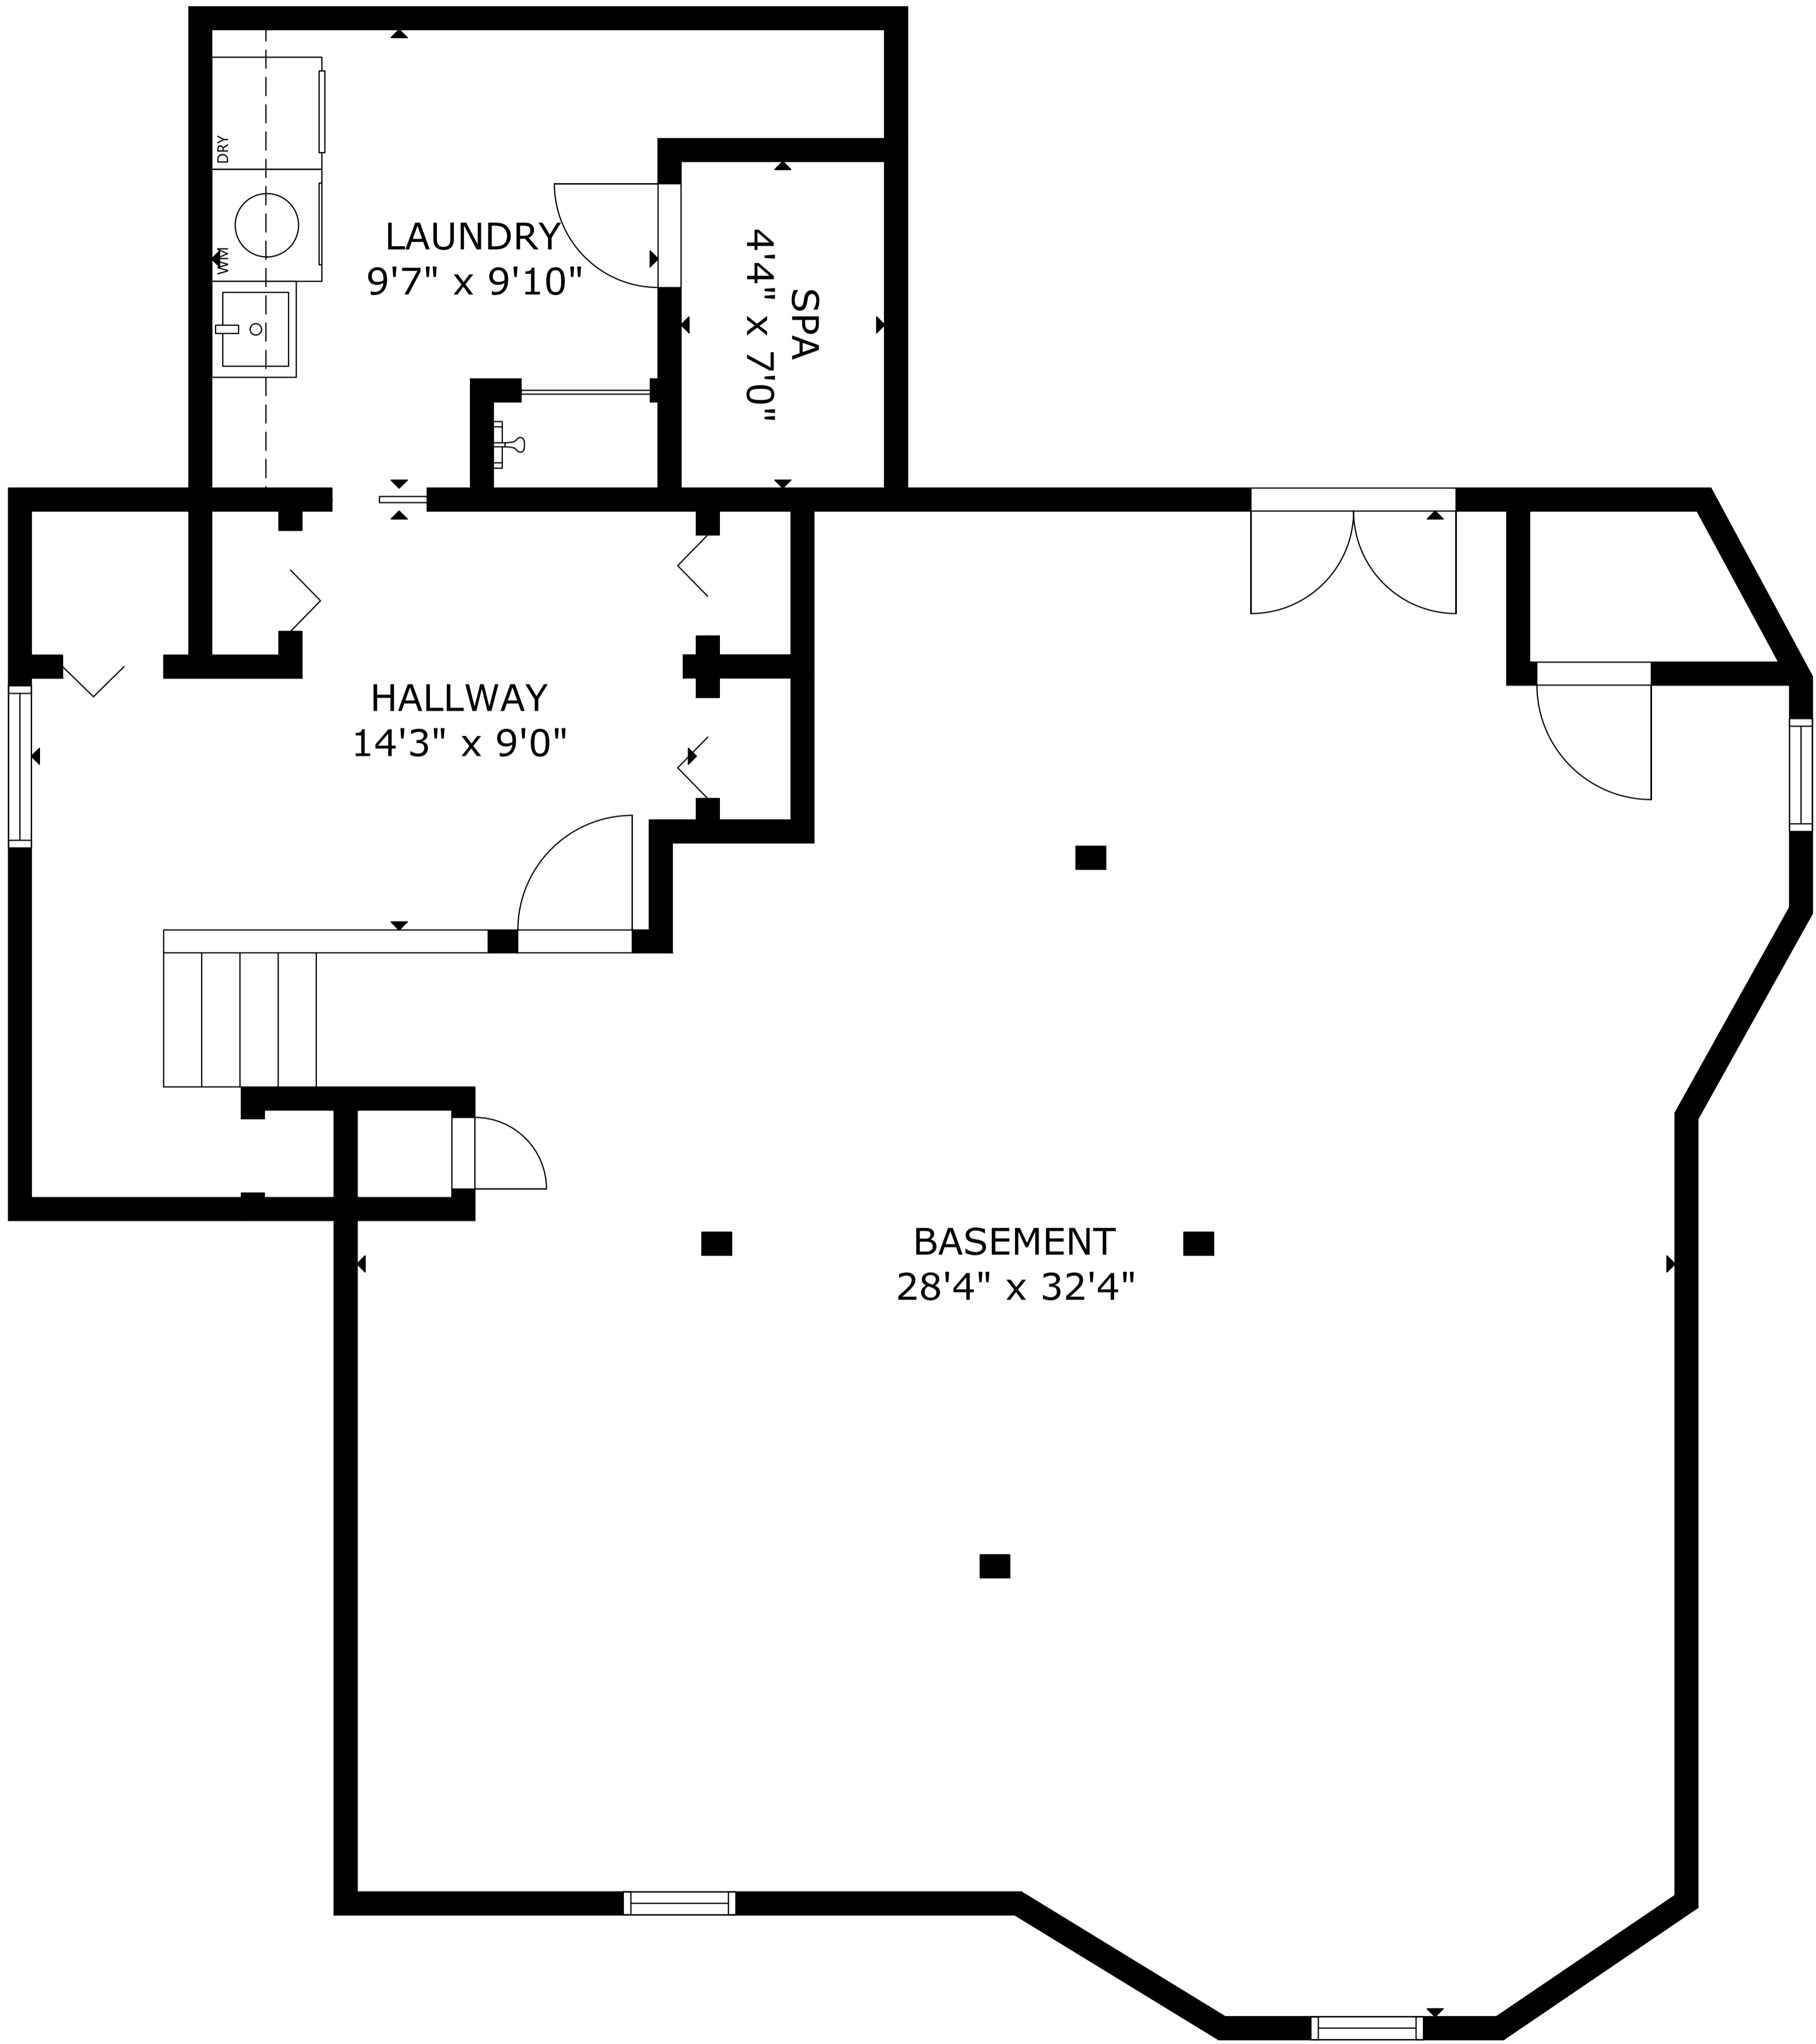

82 Duke St, Lunenburg NS B0J 2C0, CA

GROSS INTERNAL AREA

TOTAL: 4,842 sq ft

FLOOR 1: 1,141 sq ft, FLOOR 2: 1,320 sq ft

FLOOR 3: 1,125 sq ft, FLOOR 4: 1,256 sq ft

EXCLUDED AREA: DECK: 289 sq ft, PORCH: 498 sq ft

SIZE AND DIMENSIONS ARE APPROXIMATE, ACTUAL MAY VARY.

82 Duke St, Lunenburg NS B0J 2C0, CA

FLOOR 3

GROSS INTERNAL AREA
TOTAL: 4,842 sq ft
FLOOR 1: 1,141 sq ft, FLOOR 2: 1,320 sq ft
FLOOR 3: 1,125 sq ft, FLOOR 4: 1,256 sq ft
EXCLUDED AREA: DECK: 289 sq ft, PORCH: 498 sq ft
SIZE AND DIMENSIONS ARE APPROXIMATE, ACTUAL MAY VARY.

82 Duke St, Lunenburg NS B0J 2C0, CA

ATTIC
40'2" x 35'6"

GROSS INTERNAL AREA
TOTAL: 4,842 sq ft
FLOOR 1: 1,141 sq ft, FLOOR 2: 1,320 sq ft
FLOOR 3: 1,125 sq ft, FLOOR 4: 1,256 sq ft
EXCLUDED AREA: DECK: 289 sq ft, PORCH: 498 sq ft
SIZE AND DIMENSIONS ARE APPROXIMATE, ACTUAL MAY VARY.

82 Duke St, Lunenburg NS B0J 2C0, CA

FLOOR 1

GROSS INTERNAL AREA
TOTAL: 4,842 sq ft
FLOOR 1: 1,141 sq ft, FLOOR 2: 1,320 sq ft
FLOOR 3: 1,125 sq ft, FLOOR 4: 1,256 sq ft
EXCLUDED AREA: DECK: 289 sq ft, PORCH: 498 sq ft
SIZE AND DIMENSIONS ARE APPROXIMATE, ACTUAL MAY VARY.