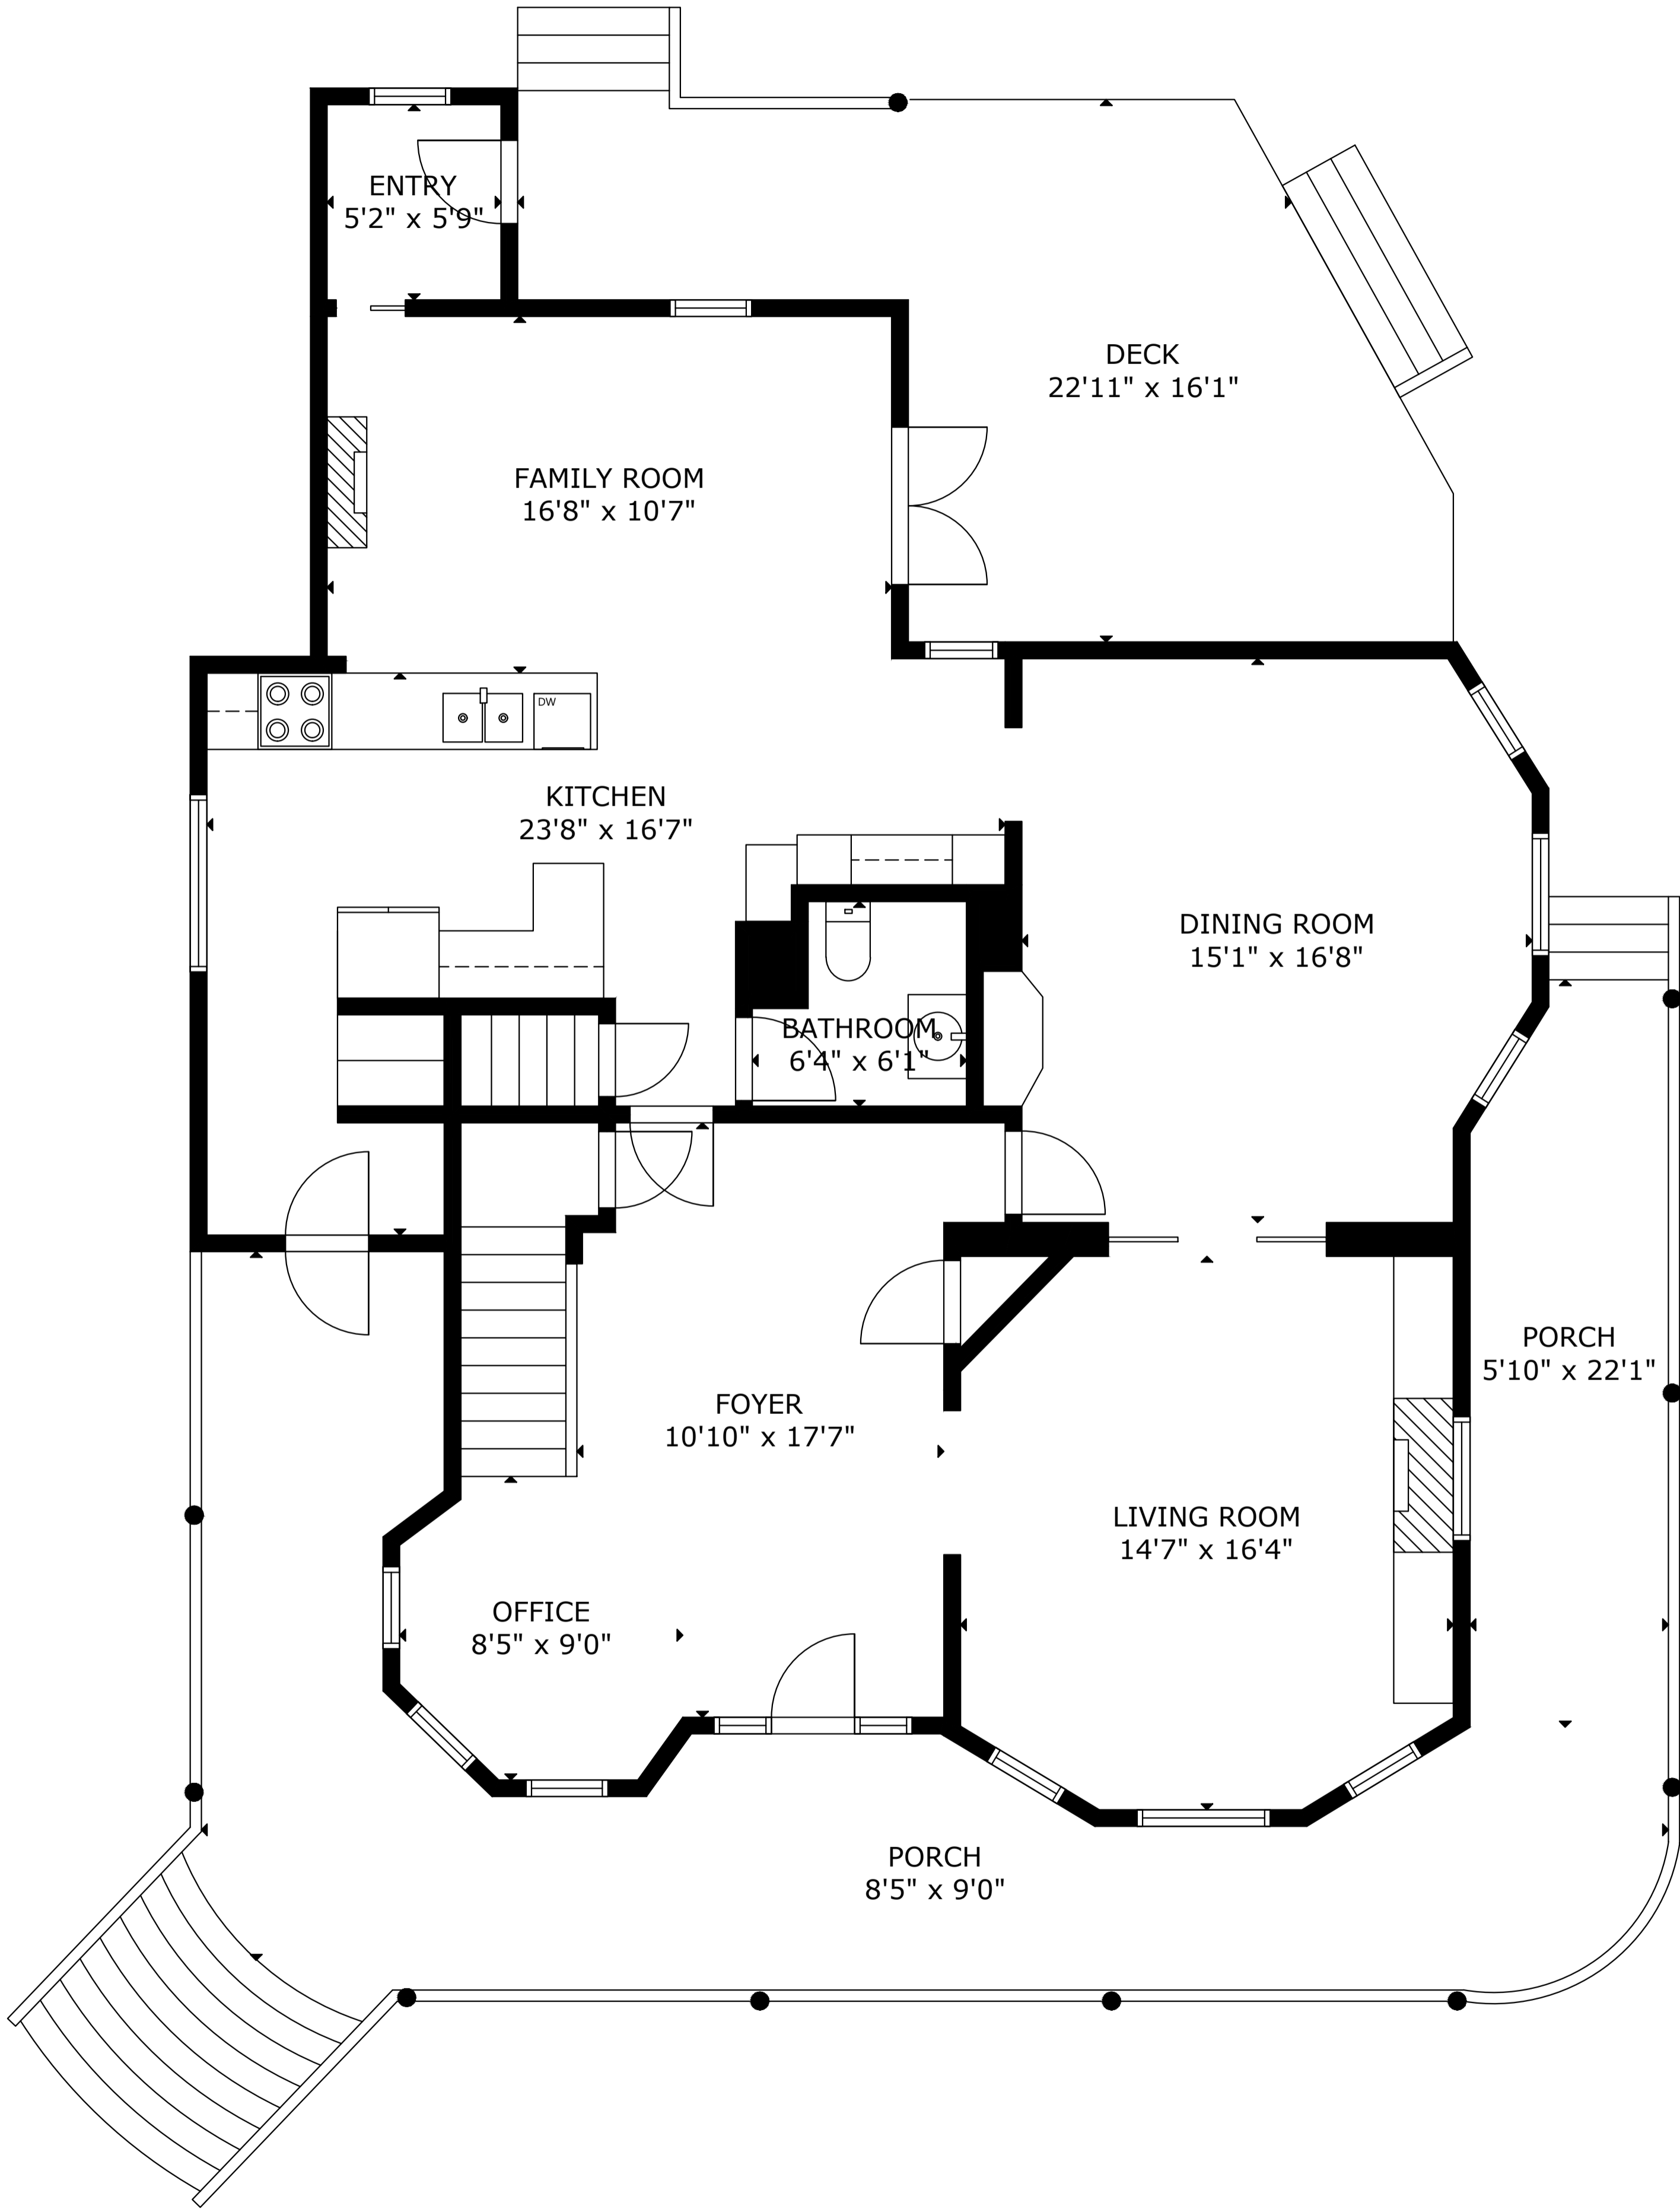

82 Duke St, Lunenburg NS B0J 2C0, CA

GROSS INTERNAL AREA

TOTAL: 4,842 sq ft

FLOOR 1: 1,141 sq ft, FLOOR 2: 1,320 sq ft

FLOOR 3: 1,125 sq ft, FLOOR 4: 1,256 sq ft

EXCLUDED AREA: DECK: 289 sq ft, PORCH: 498 sq ft

SIZE AND DIMENSIONS ARE APPROXIMATE, ACTUAL MAY VARY.

82 Duke St, Lunenburg NS B0J 2C0, CA

FLOOR 3

GROSS INTERNAL AREA
TOTAL: 4,842 sq ft
FLOOR 1: 1,141 sq ft, FLOOR 2: 1,320 sq ft
FLOOR 3: 1,125 sq ft, FLOOR 4: 1,256 sq ft
EXCLUDED AREA: DECK: 289 sq ft, PORCH: 498 sq ft
SIZE AND DIMENSIONS ARE APPROXIMATE, ACTUAL MAY VARY.

82 Duke St, Lunenburg NS B0J 2C0, CA

ATTIC
40'2" x 35'6"

GROSS INTERNAL AREA
TOTAL: 4,842 sq ft
FLOOR 1: 1,141 sq ft, FLOOR 2: 1,320 sq ft
FLOOR 3: 1,125 sq ft, FLOOR 4: 1,256 sq ft
EXCLUDED AREA: DECK: 289 sq ft, PORCH: 498 sq ft
SIZE AND DIMENSIONS ARE APPROXIMATE, ACTUAL MAY VARY.

82 Duke St, Lunenburg NS B0J 2C0, CA

FLOOR 1

GROSS INTERNAL AREA
TOTAL: 4,842 sq ft
FLOOR 1: 1,141 sq ft, FLOOR 2: 1,320 sq ft
FLOOR 3: 1,125 sq ft, FLOOR 4: 1,256 sq ft
EXCLUDED AREA: DECK: 289 sq ft, PORCH: 498 sq ft
SIZE AND DIMENSIONS ARE APPROXIMATE, ACTUAL MAY VARY.