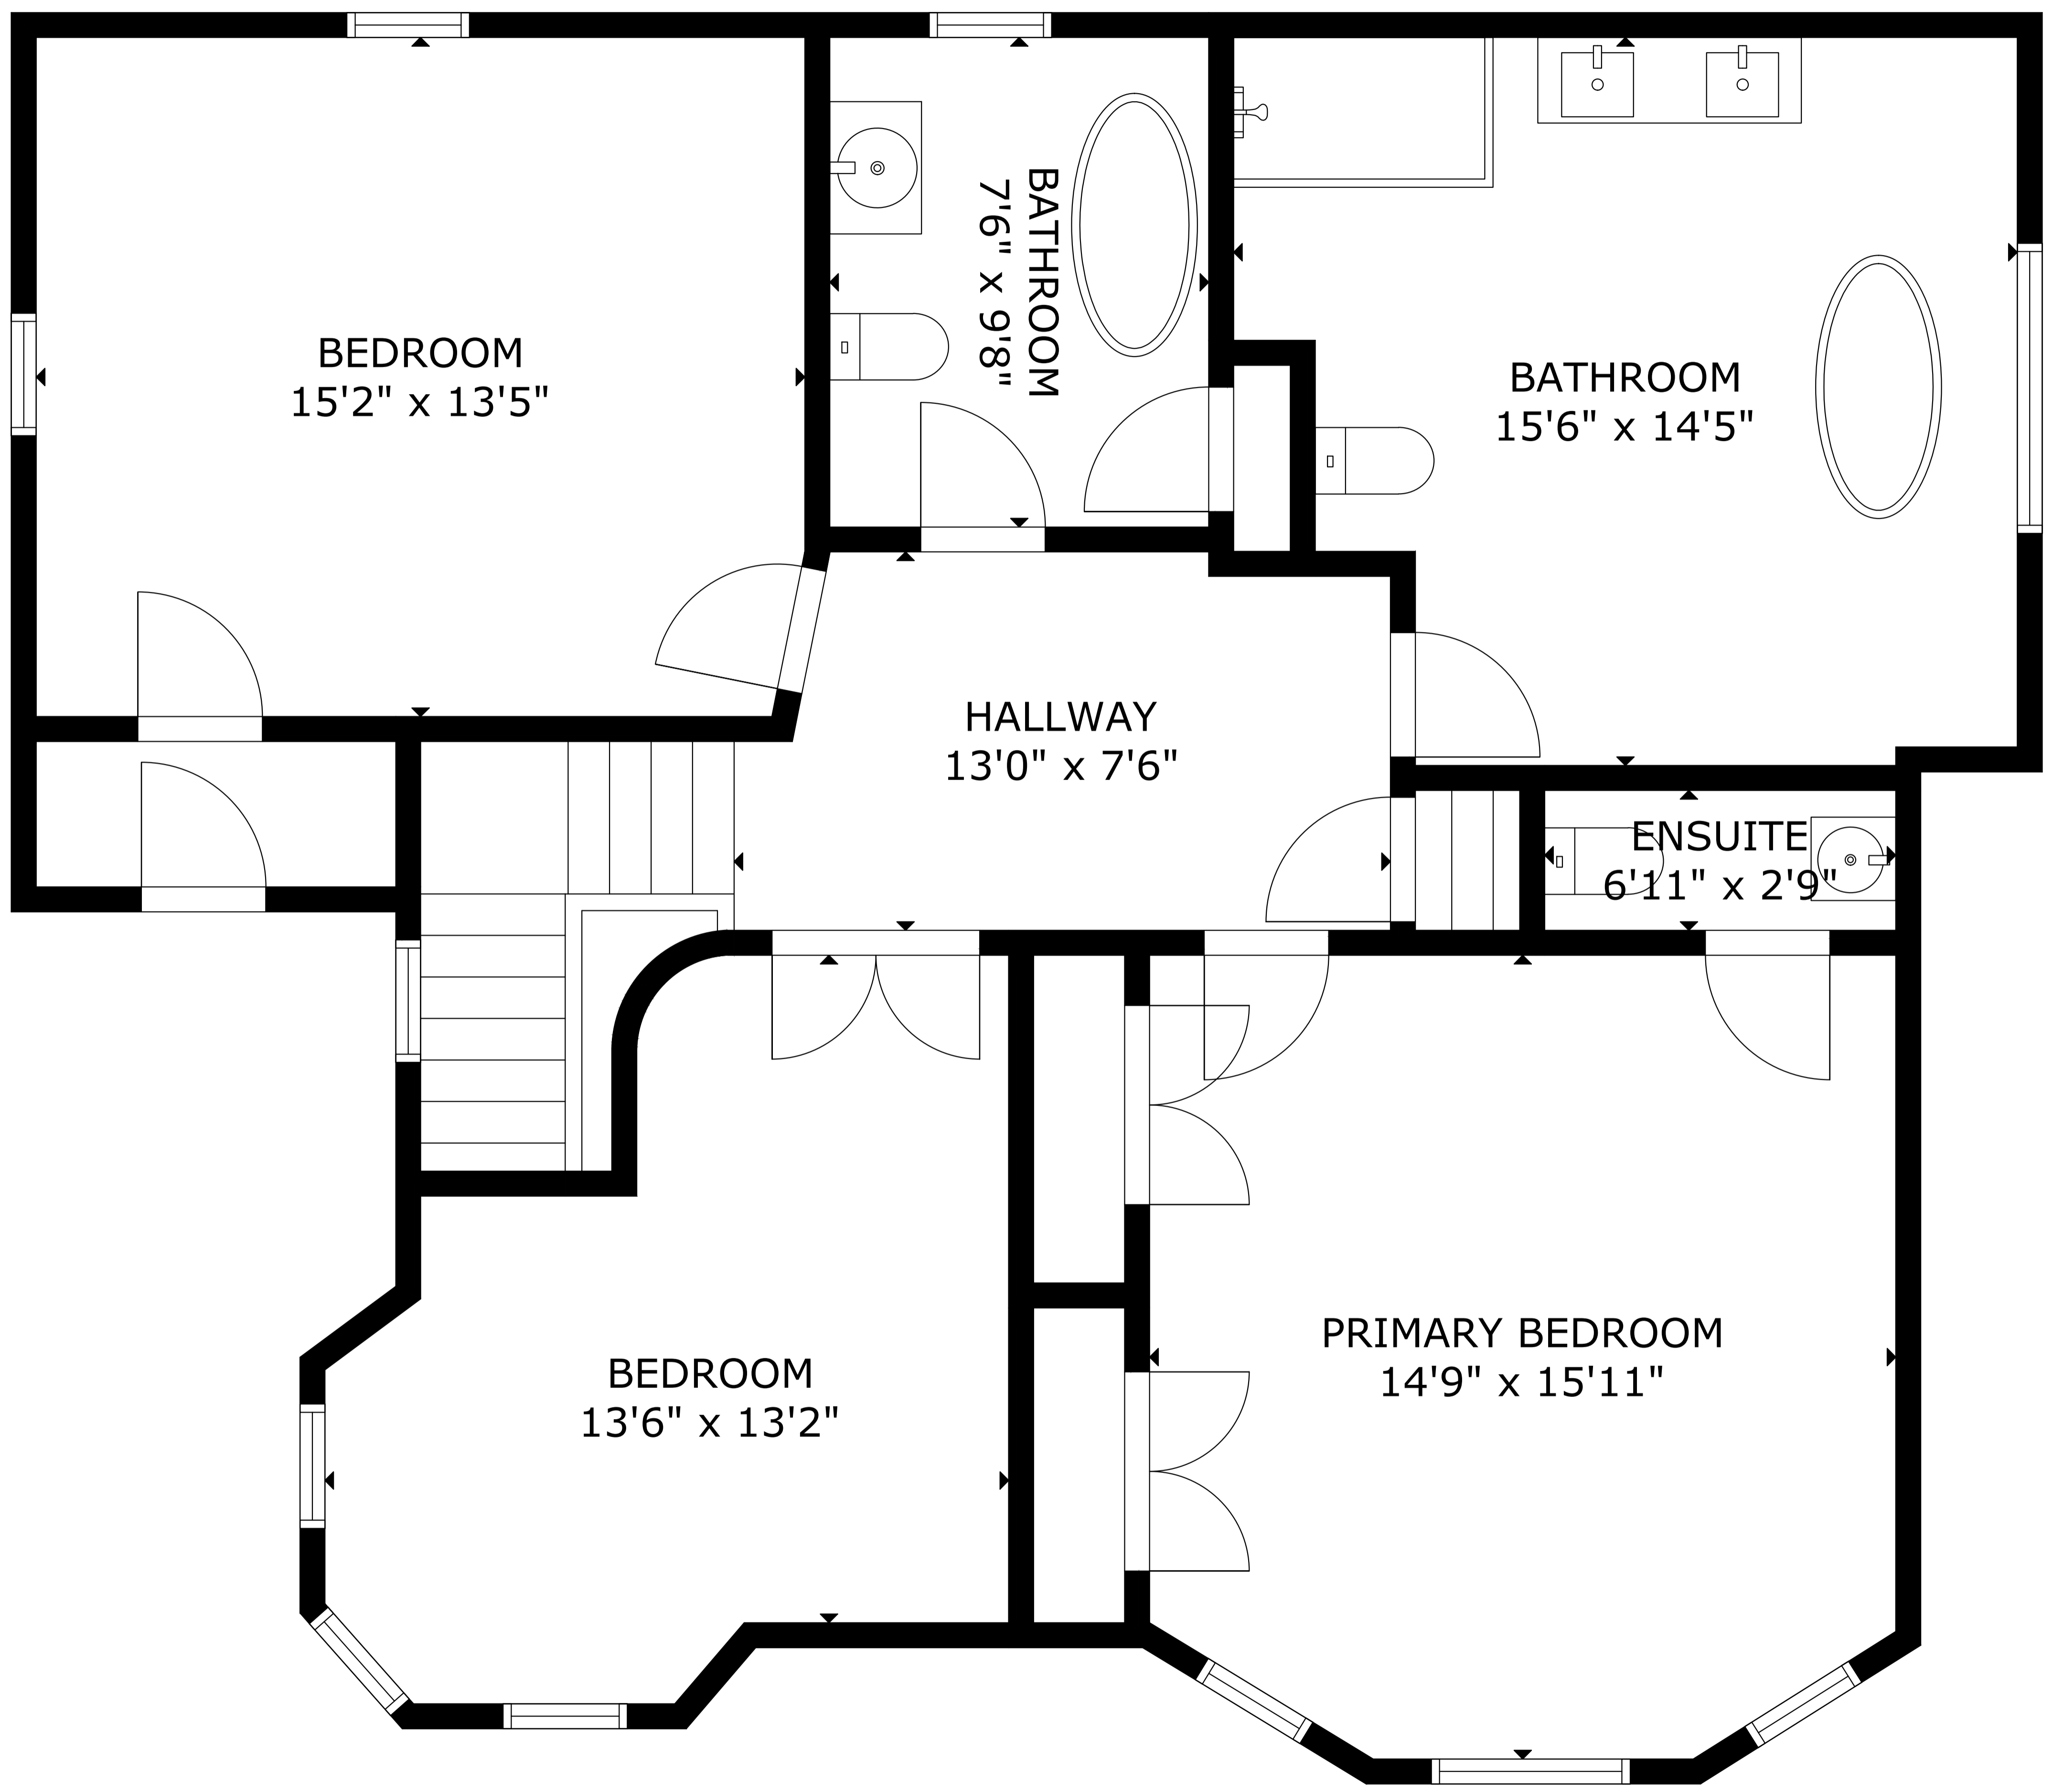

82 Duke St, Lunenburg NS B0J 2C0, CA

GROSS INTERNAL AREA

TOTAL: 4,842 sq ft

FLOOR 1: 1,141 sq ft, FLOOR 2: 1,320 sq ft

FLOOR 3: 1,125 sq ft, FLOOR 4: 1,256 sq ft

EXCLUDED AREA: DECK: 289 sq ft, PORCH: 498 sq ft

SIZE AND DIMENSIONS ARE APPROXIMATE, ACTUAL MAY VARY.

82 Duke St, Lunenburg NS B0J 2C0, CA

FLOOR 3

GROSS INTERNAL AREA
TOTAL: 4,842 sq ft
FLOOR 1: 1,141 sq ft, FLOOR 2: 1,320 sq ft
FLOOR 3: 1,125 sq ft, FLOOR 4: 1,256 sq ft
EXCLUDED AREA: DECK: 289 sq ft, PORCH: 498 sq ft
SIZE AND DIMENSIONS ARE APPROXIMATE, ACTUAL MAY VARY.

82 Duke St, Lunenburg NS B0J 2C0, CA

ATTIC
40'2" x 35'6"

GROSS INTERNAL AREA
TOTAL: 4,842 sq ft
FLOOR 1: 1,141 sq ft, FLOOR 2: 1,320 sq ft
FLOOR 3: 1,125 sq ft, FLOOR 4: 1,256 sq ft
EXCLUDED AREA: DECK: 289 sq ft, PORCH: 498 sq ft
SIZE AND DIMENSIONS ARE APPROXIMATE, ACTUAL MAY VARY.

82 Duke St, Lunenburg NS B0J 2C0, CA

FLOOR 1

GROSS INTERNAL AREA
TOTAL: 4,842 sq ft
FLOOR 1: 1,141 sq ft, FLOOR 2: 1,320 sq ft
FLOOR 3: 1,125 sq ft, FLOOR 4: 1,256 sq ft
EXCLUDED AREA: DECK: 289 sq ft, PORCH: 498 sq ft
SIZE AND DIMENSIONS ARE APPROXIMATE, ACTUAL MAY VARY.