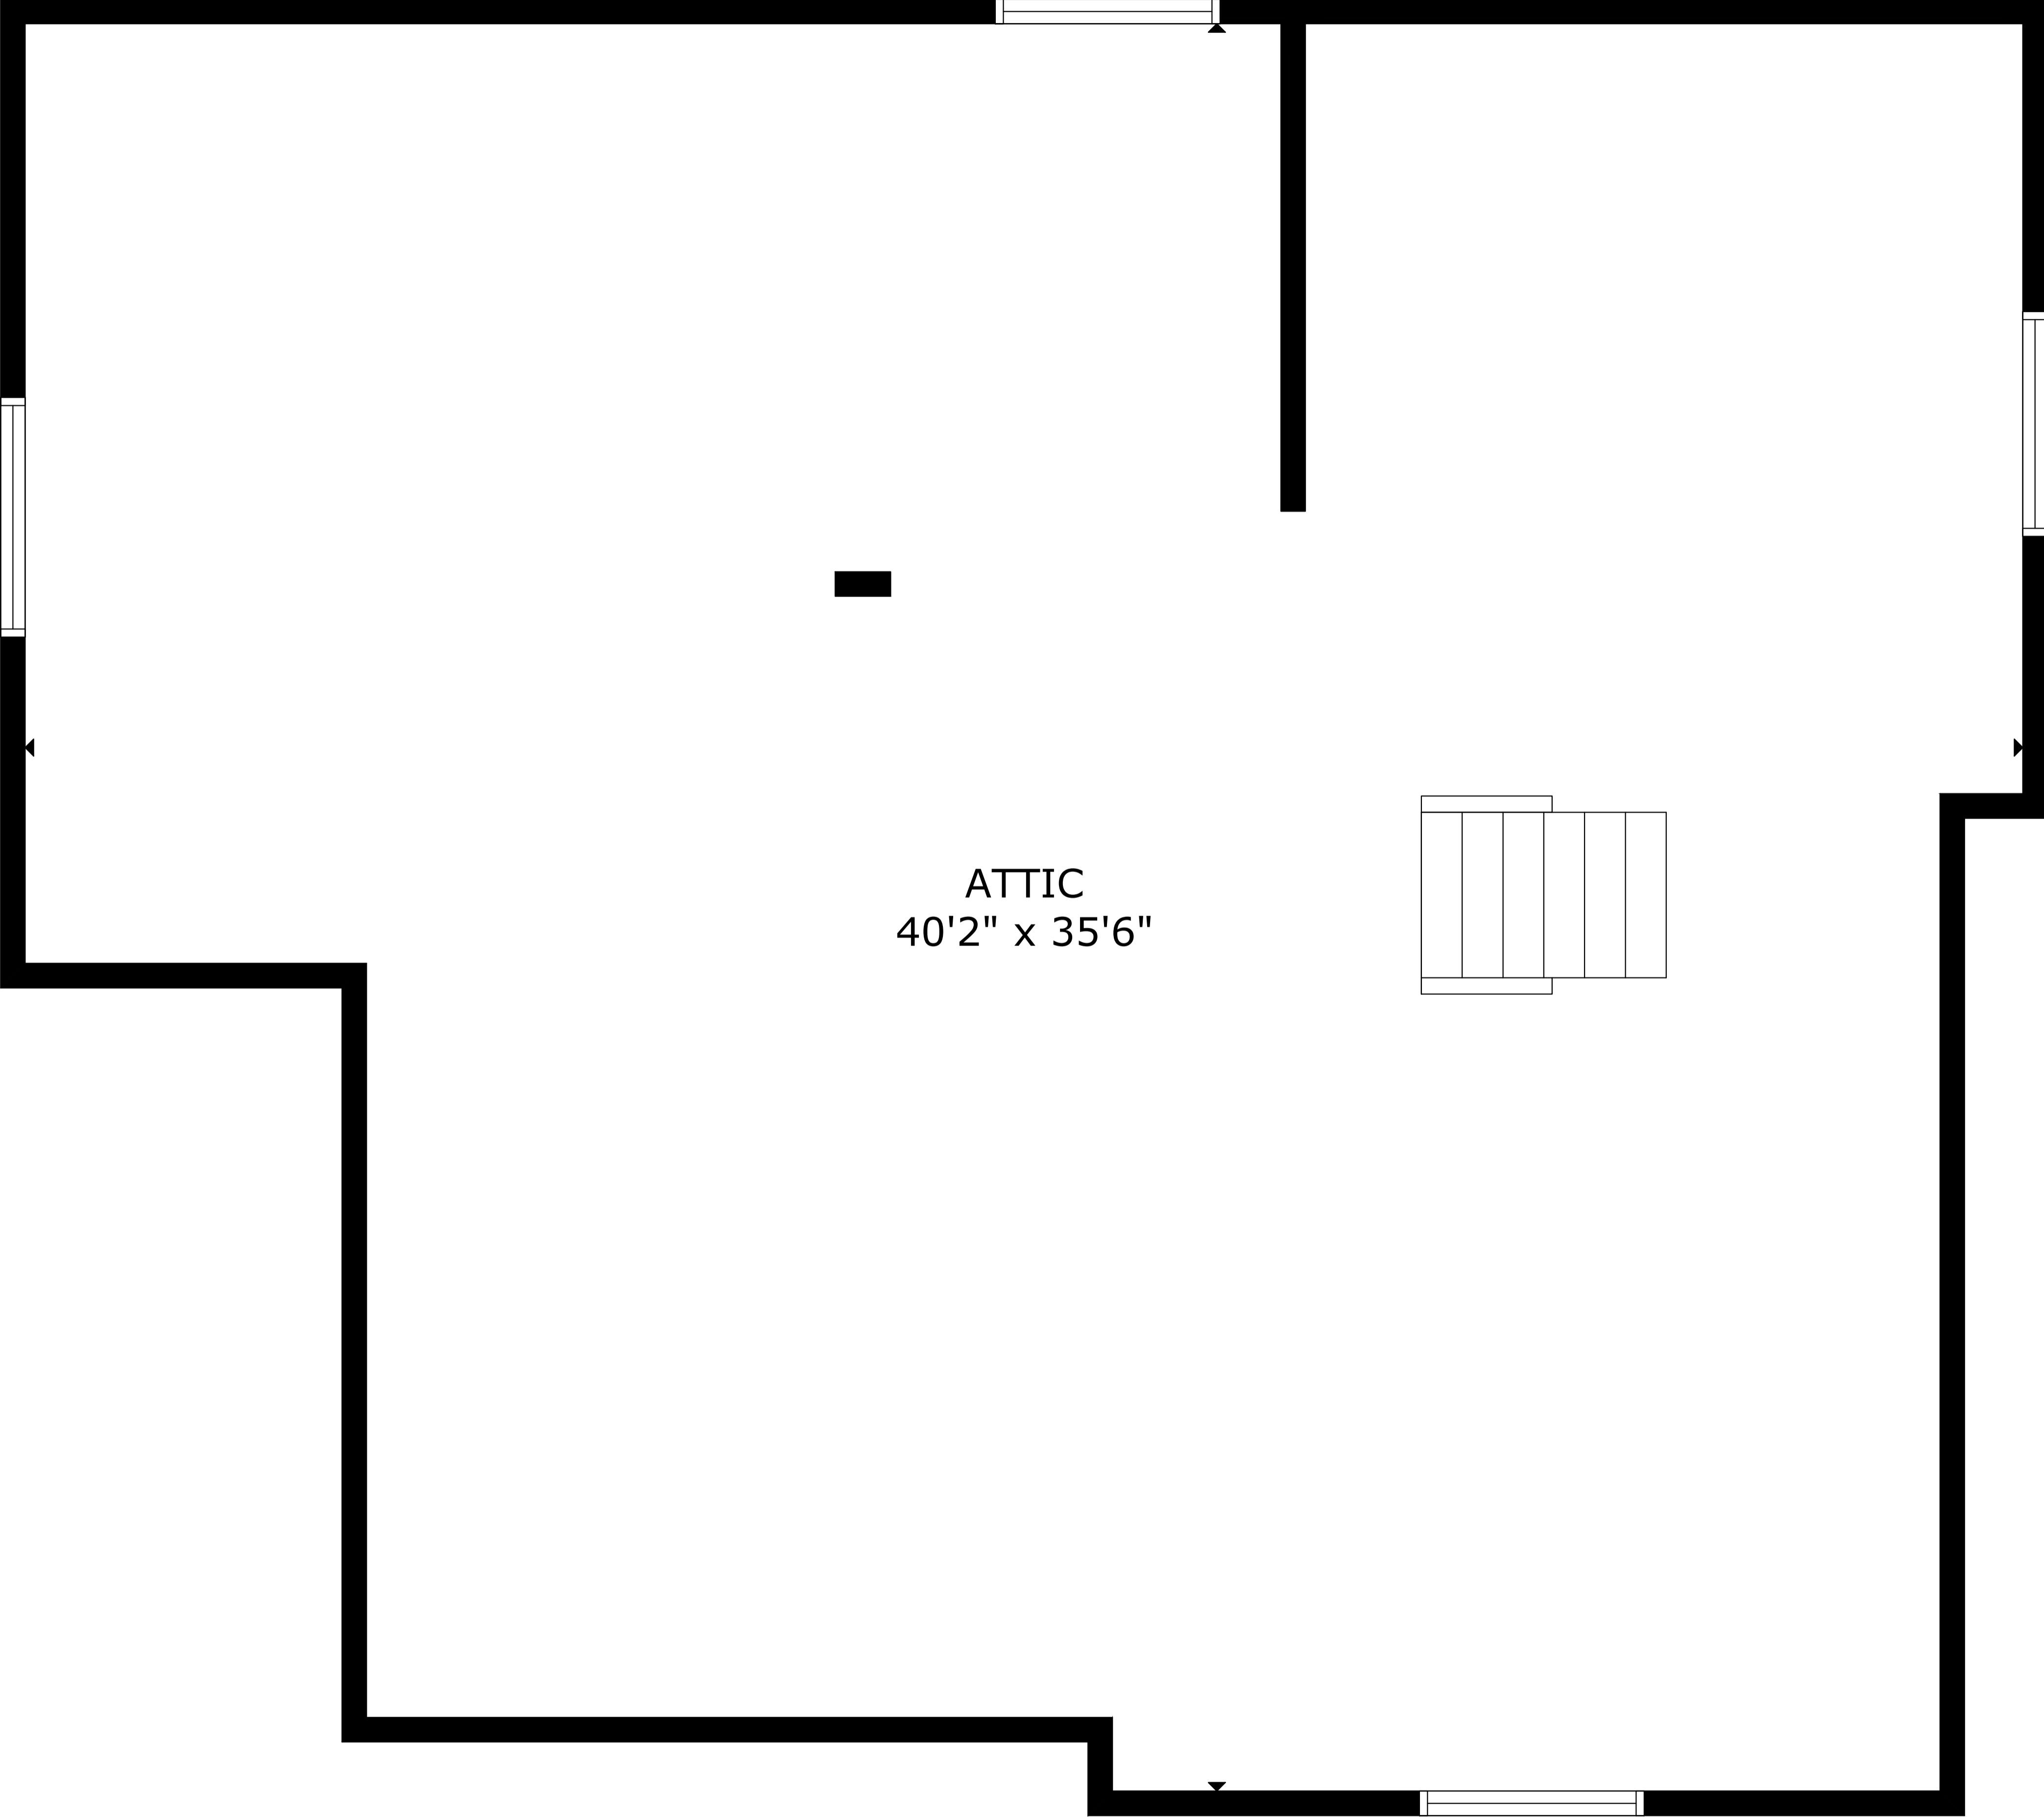

82 Duke St, Lunenburg NS B0J 2C0, CA

GROSS INTERNAL AREA

TOTAL: 4,842 sq ft

FLOOR 1: 1,141 sq ft, FLOOR 2: 1,320 sq ft

FLOOR 3: 1,125 sq ft, FLOOR 4: 1,256 sq ft

EXCLUDED AREA: DECK: 289 sq ft, PORCH: 498 sq ft

SIZE AND DIMENSIONS ARE APPROXIMATE, ACTUAL MAY VARY.

82 Duke St, Lunenburg NS B0J 2C0, CA

FLOOR 3

GROSS INTERNAL AREA
TOTAL: 4,842 sq ft
FLOOR 1: 1,141 sq ft, FLOOR 2: 1,320 sq ft
FLOOR 3: 1,125 sq ft, FLOOR 4: 1,256 sq ft
EXCLUDED AREA: DECK: 289 sq ft, PORCH: 498 sq ft
SIZE AND DIMENSIONS ARE APPROXIMATE, ACTUAL MAY VARY.

82 Duke St, Lunenburg NS B0J 2C0, CA

ATTIC
40'2" x 35'6"

GROSS INTERNAL AREA
TOTAL: 4,842 sq ft
FLOOR 1: 1,141 sq ft, FLOOR 2: 1,320 sq ft
FLOOR 3: 1,125 sq ft, FLOOR 4: 1,256 sq ft
EXCLUDED AREA: DECK: 289 sq ft, PORCH: 498 sq ft
SIZE AND DIMENSIONS ARE APPROXIMATE, ACTUAL MAY VARY.

82 Duke St, Lunenburg NS B0J 2C0, CA

FLOOR 1

GROSS INTERNAL AREA
TOTAL: 4,842 sq ft
FLOOR 1: 1,141 sq ft, FLOOR 2: 1,320 sq ft
FLOOR 3: 1,125 sq ft, FLOOR 4: 1,256 sq ft
EXCLUDED AREA: DECK: 289 sq ft, PORCH: 498 sq ft
SIZE AND DIMENSIONS ARE APPROXIMATE, ACTUAL MAY VARY.