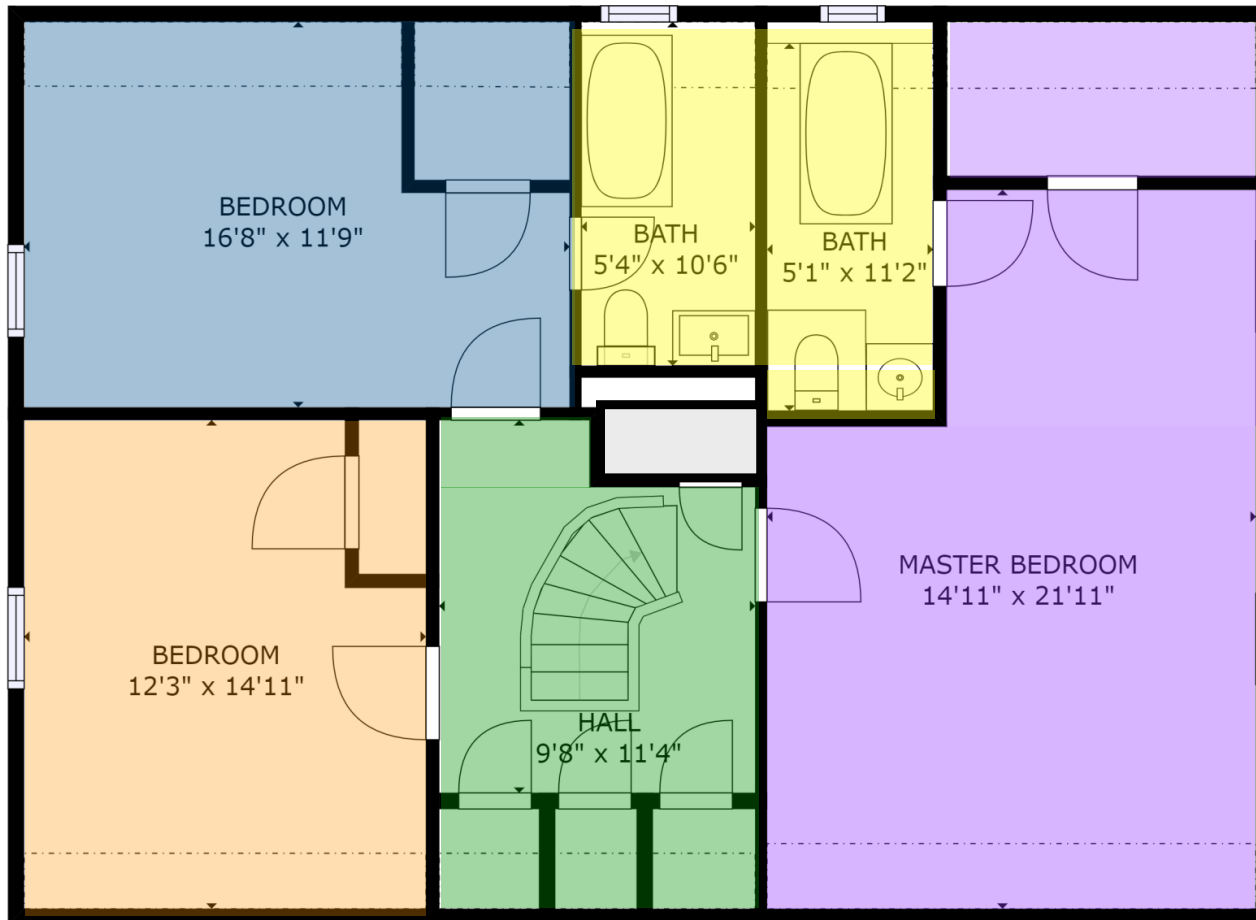

GROSS INTERNAL AREA
 FLOOR 1: 1168 sq ft, FLOOR 2: 879 sq ft
 EXCLUDED AREAS: , REDUCED HEADROOM BELOW 1.5M: 138 sq ft
 TOTAL: 2047 sq ft
 SIZES AND DIMENSIONS ARE APPROXIMATE, ACTUAL MAY VARY.

GROSS INTERNAL AREA
 FLOOR 1: 1168 sq ft, FLOOR 2: 879 sq ft
 EXCLUDED AREAS: , REDUCED HEADROOM BELOW 1.5M: 138 sq ft
 TOTAL: 2047 sq ft
 SIZES AND DIMENSIONS ARE APPROXIMATE, ACTUAL MAY VARY.