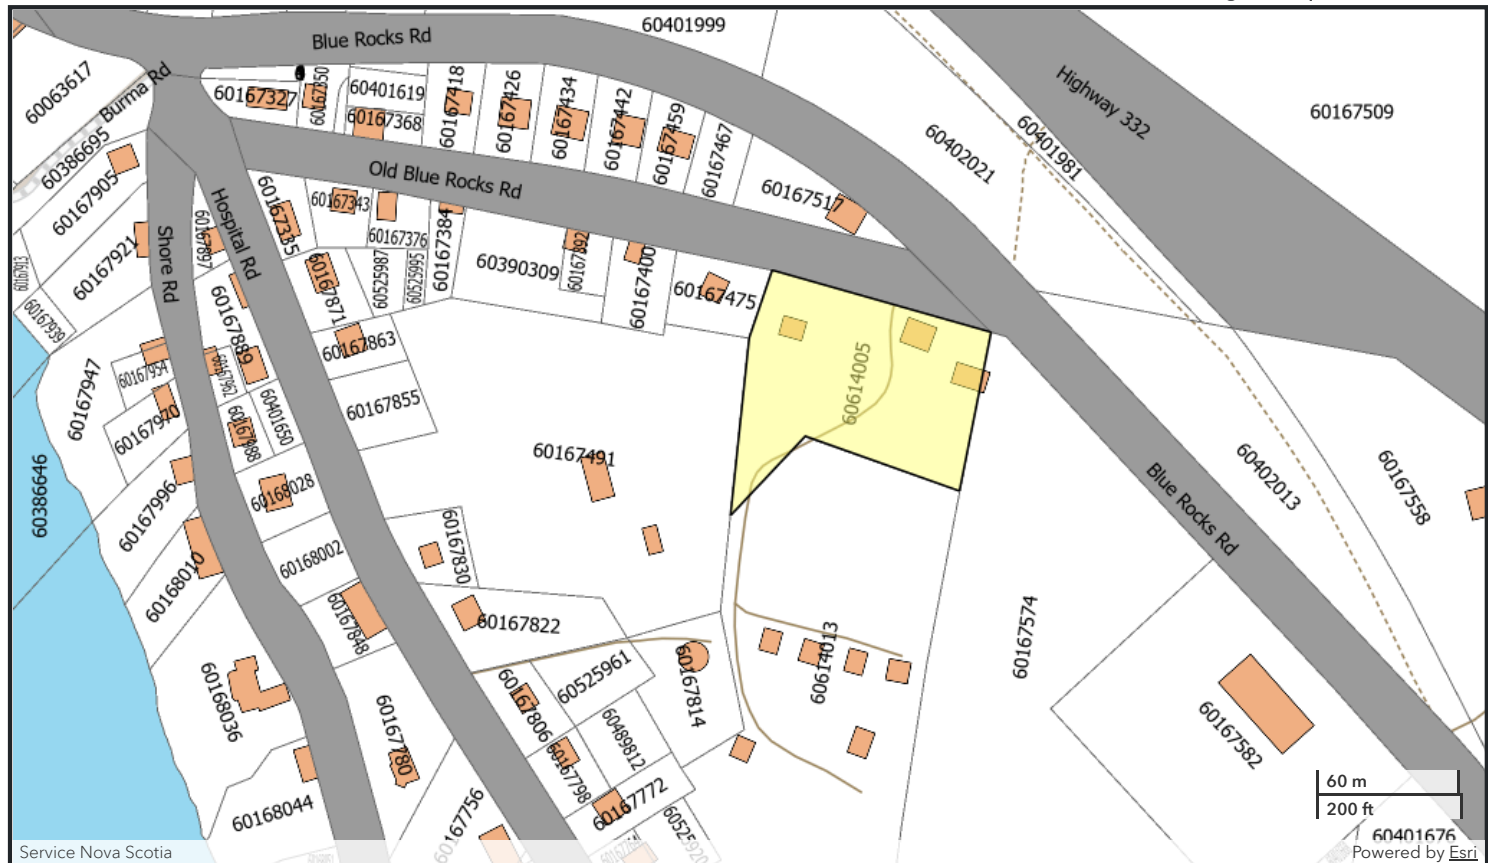

# Property Online Map

Date: August 30, 2024 12:30:32

**PID:** 60614005      **Address:** 74 OLD BLUE ROCKS ROAD      **AAN:** 02125528  
**County:** LUNENBURG COUNTY      GARDEN LOTS  
**LR:** LAND REGISTRATION      LOT O

The Provincial mapping is a graphical representation of property boundaries which approximate the size, configuration and location of parcels. Care has been taken to ensure the best possible quality, however, this map is not a land survey and is not intended to be used for legal descriptions or to calculate exact dimensions or area. The Provincial mapping is not conclusive as to the location, boundaries or extent of a parcel [Land Registration Act subsection 21(2)]. THIS IS NOT AN OFFICIAL RECORD.