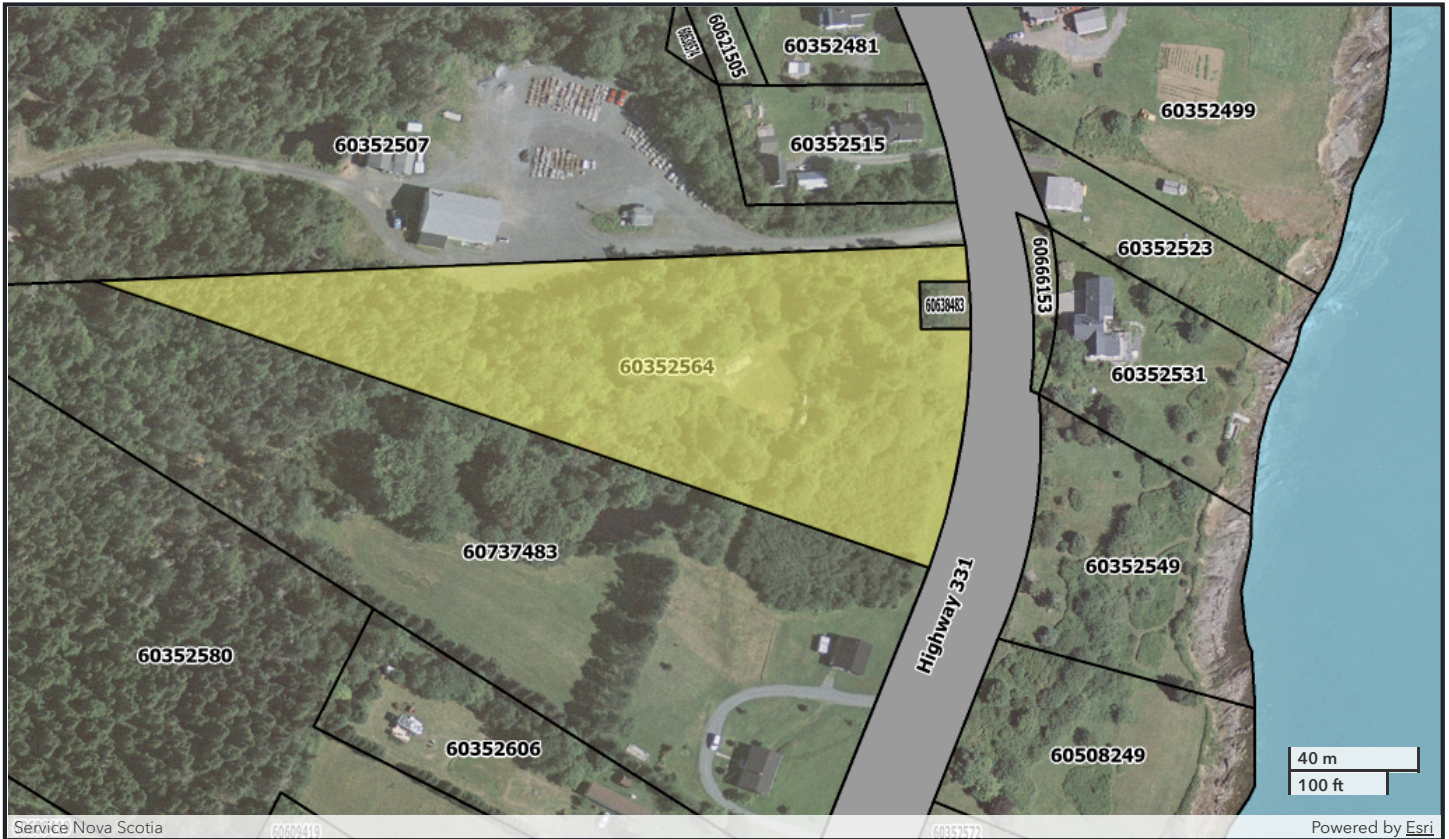

Property Online Map

PID: 60352564
County: LUNENBURG COUNTY
LR: LAND REGISTRATION

Address: HIGHWAY 331
 DUBLIN SHORE

AAN: 11144446
Value: \$65,000.00 (2026 RESIDENTIAL TAXABLE)
 \$5,800.00 (2026 RESOURCE TAXABLE)

The Provincial mapping is a graphical representation of property boundaries which approximate the size, configuration and location of parcels. Care has been taken to ensure the best possible quality, however, this map is not a land survey and is not intended to be used for legal descriptions or to calculate exact dimensions or area. The Provincial mapping is not conclusive as to the location, boundaries or extent of a parcel [Land Registration Act subsection 21(2)]. THIS IS NOT AN OFFICIAL RECORD.

Please feel free to [Submit Problems](#) you find with the Property Online web site.

Property Online Map

PID: 60638483
County: LUNENBURG COUNTY
LR: NOT LAND REGISTRATION

Address: HIGHWAY 331
 DUBLIN SHORE

AAN: 09869980
Value: \$200.00 (2026 RESOURCE TAXABLE)

The Provincial mapping is a graphical representation of property boundaries which approximate the size, configuration and location of parcels. Care has been taken to ensure the best possible quality, however, this map is not a land survey and is not intended to be used for legal descriptions or to calculate exact dimensions or area. The Provincial mapping is not conclusive as to the location, boundaries or extent of a parcel [Land Registration Act subsection 21(2)]. THIS IS NOT AN OFFICIAL RECORD.