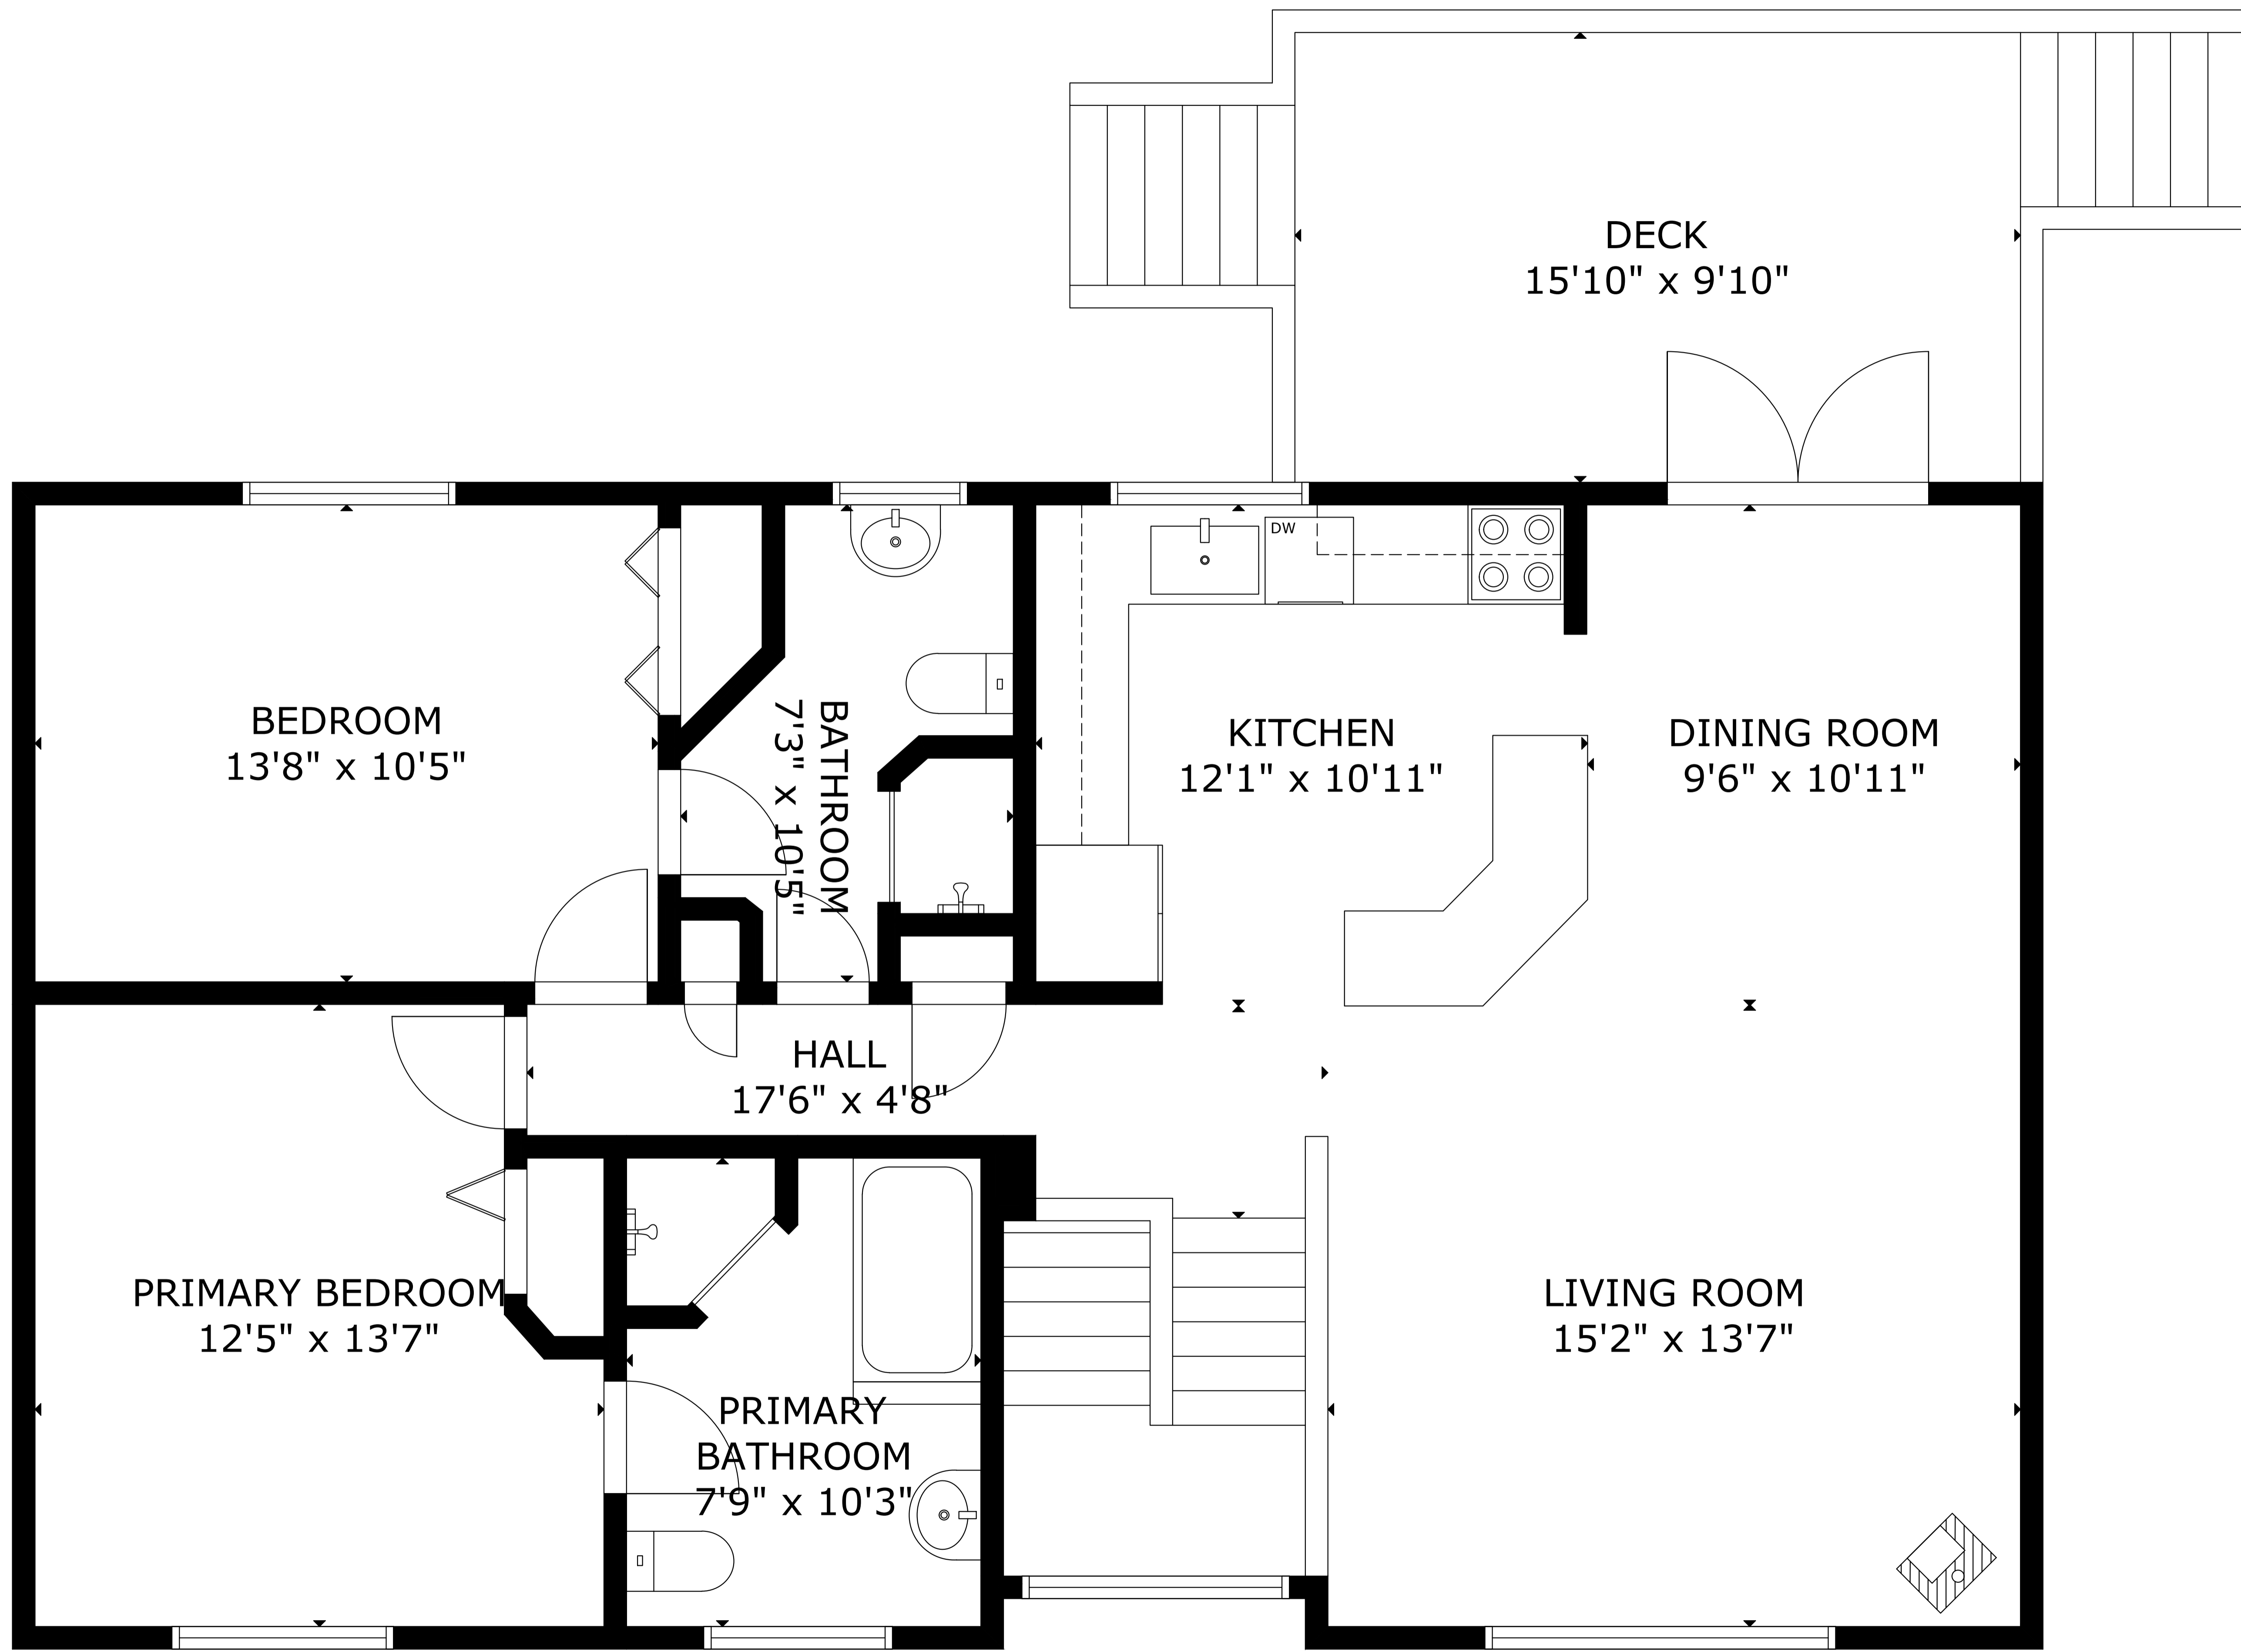

608 Kingsburg Rd, Lunenburg NS B0J 2X0, CA

GROSS INTERNAL AREA

TOTAL: 2,068 sq.ft

FLOOR 1: 1,011 sq.ft, FLOOR 2: 1,057 sq.ft

EXCLUDED AREAS: PORCH: 70 sq.ft, DECK: 156 sq.ft

SIZE AND DIMENSIONS ARE APPROXIMATE, ACTUAL MAY VARY