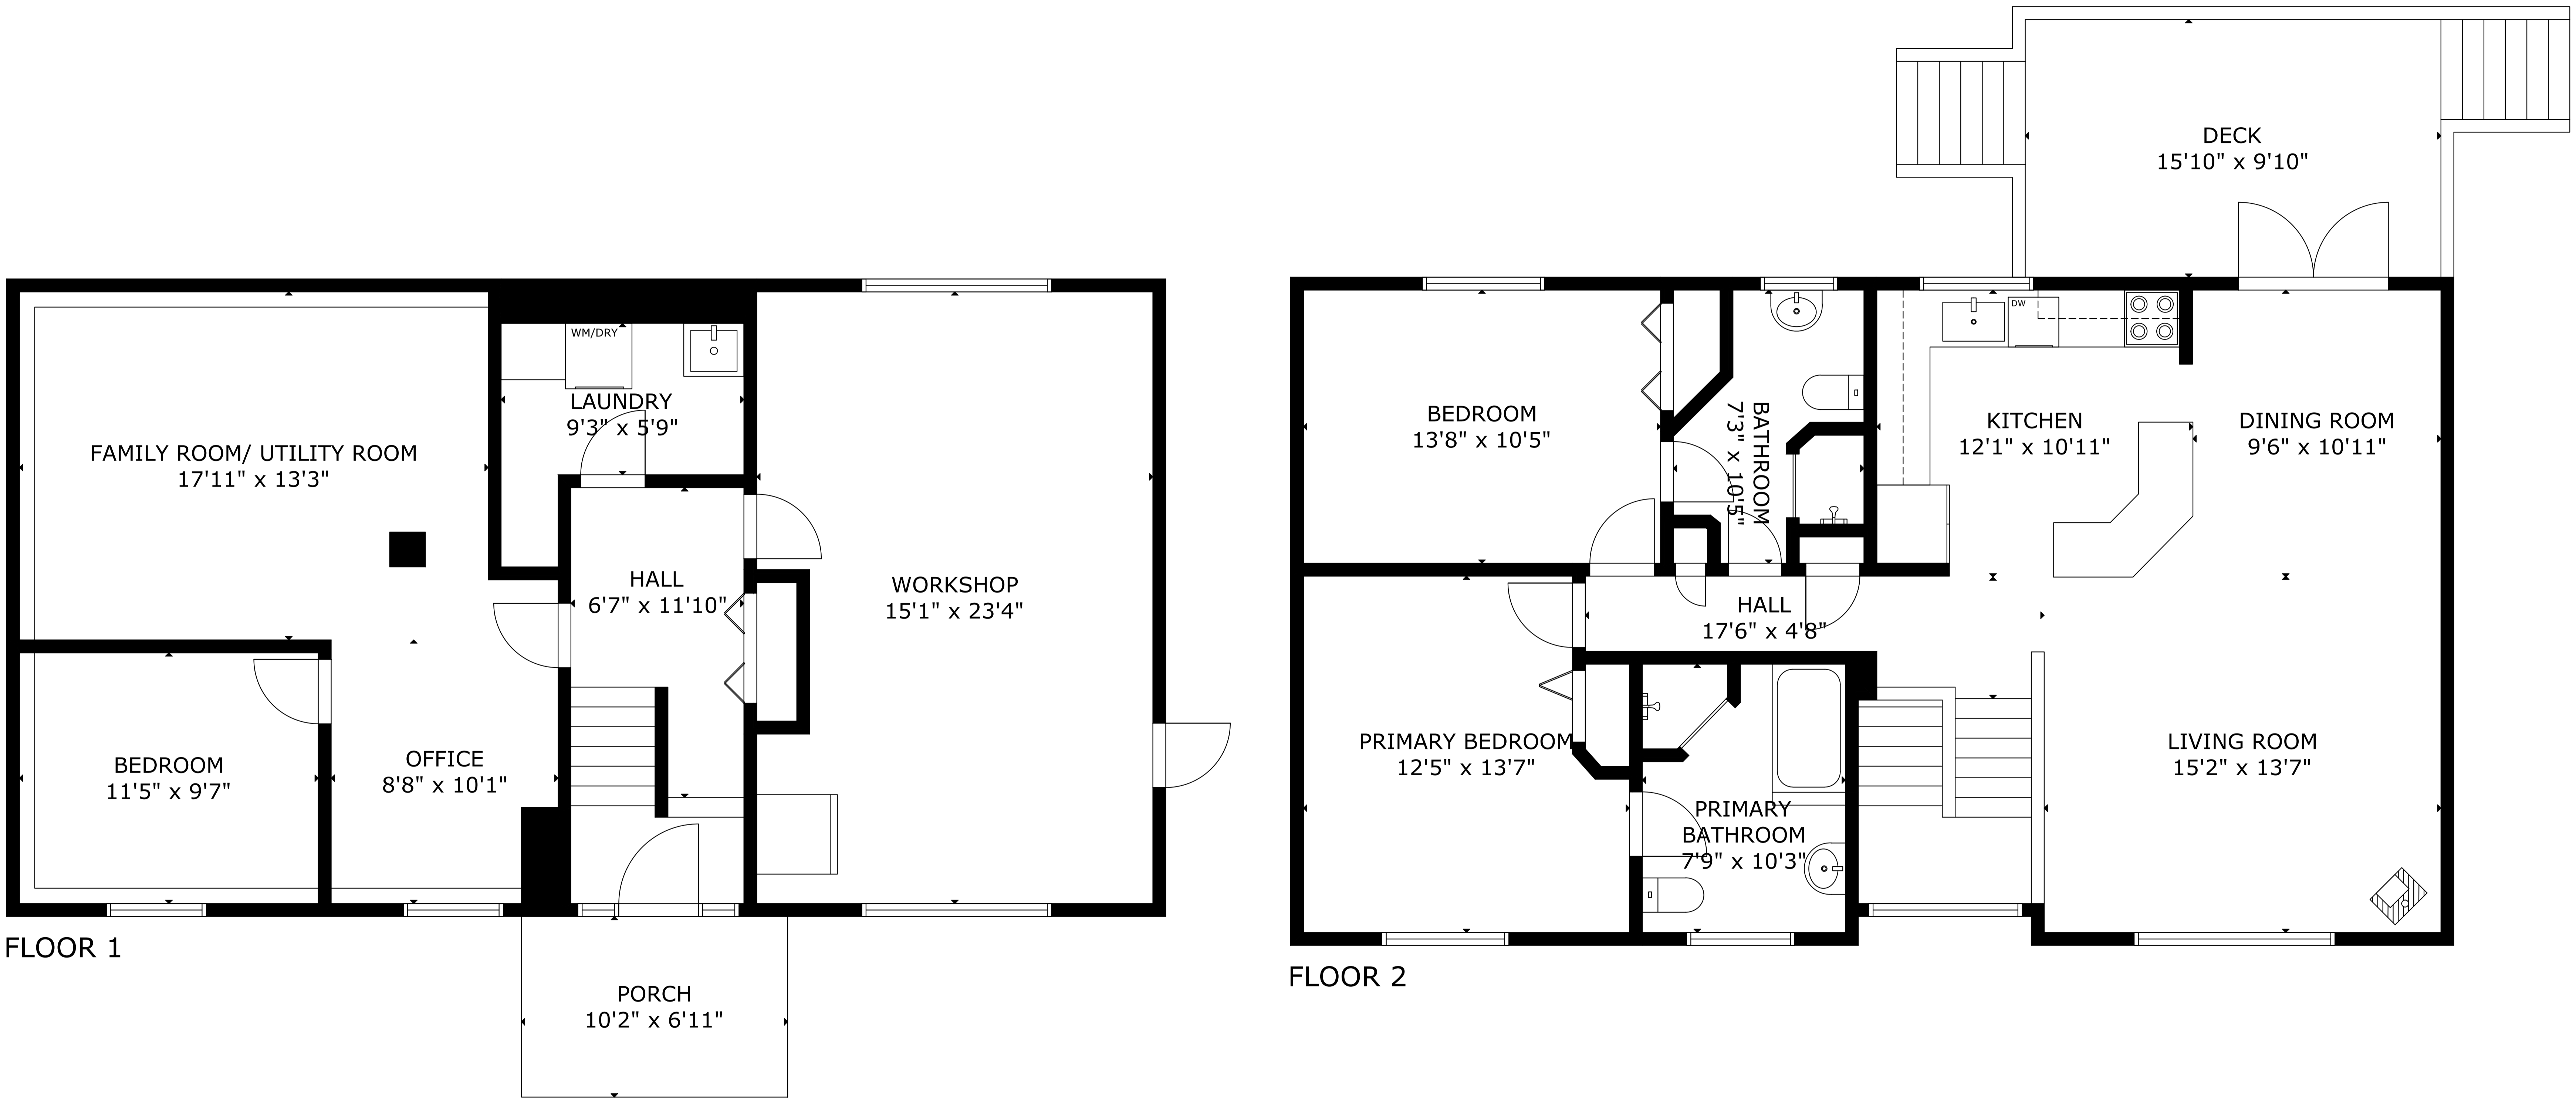

608 Kingsburg Rd, Lunenburg NS B0J 2X0, CA

GROSS INTERNAL AREA

TOTAL: 2,068 sq.ft

FLOOR 1: 1,011 sq.ft, FLOOR 2: 1,057 sq.ft

EXCLUDED AREAS: PORCH: 70 sq.ft, DECK: 156 sq.ft

SIZE AND DIMENSIONS ARE APPROXIMATE, ACTUAL MAY VARY