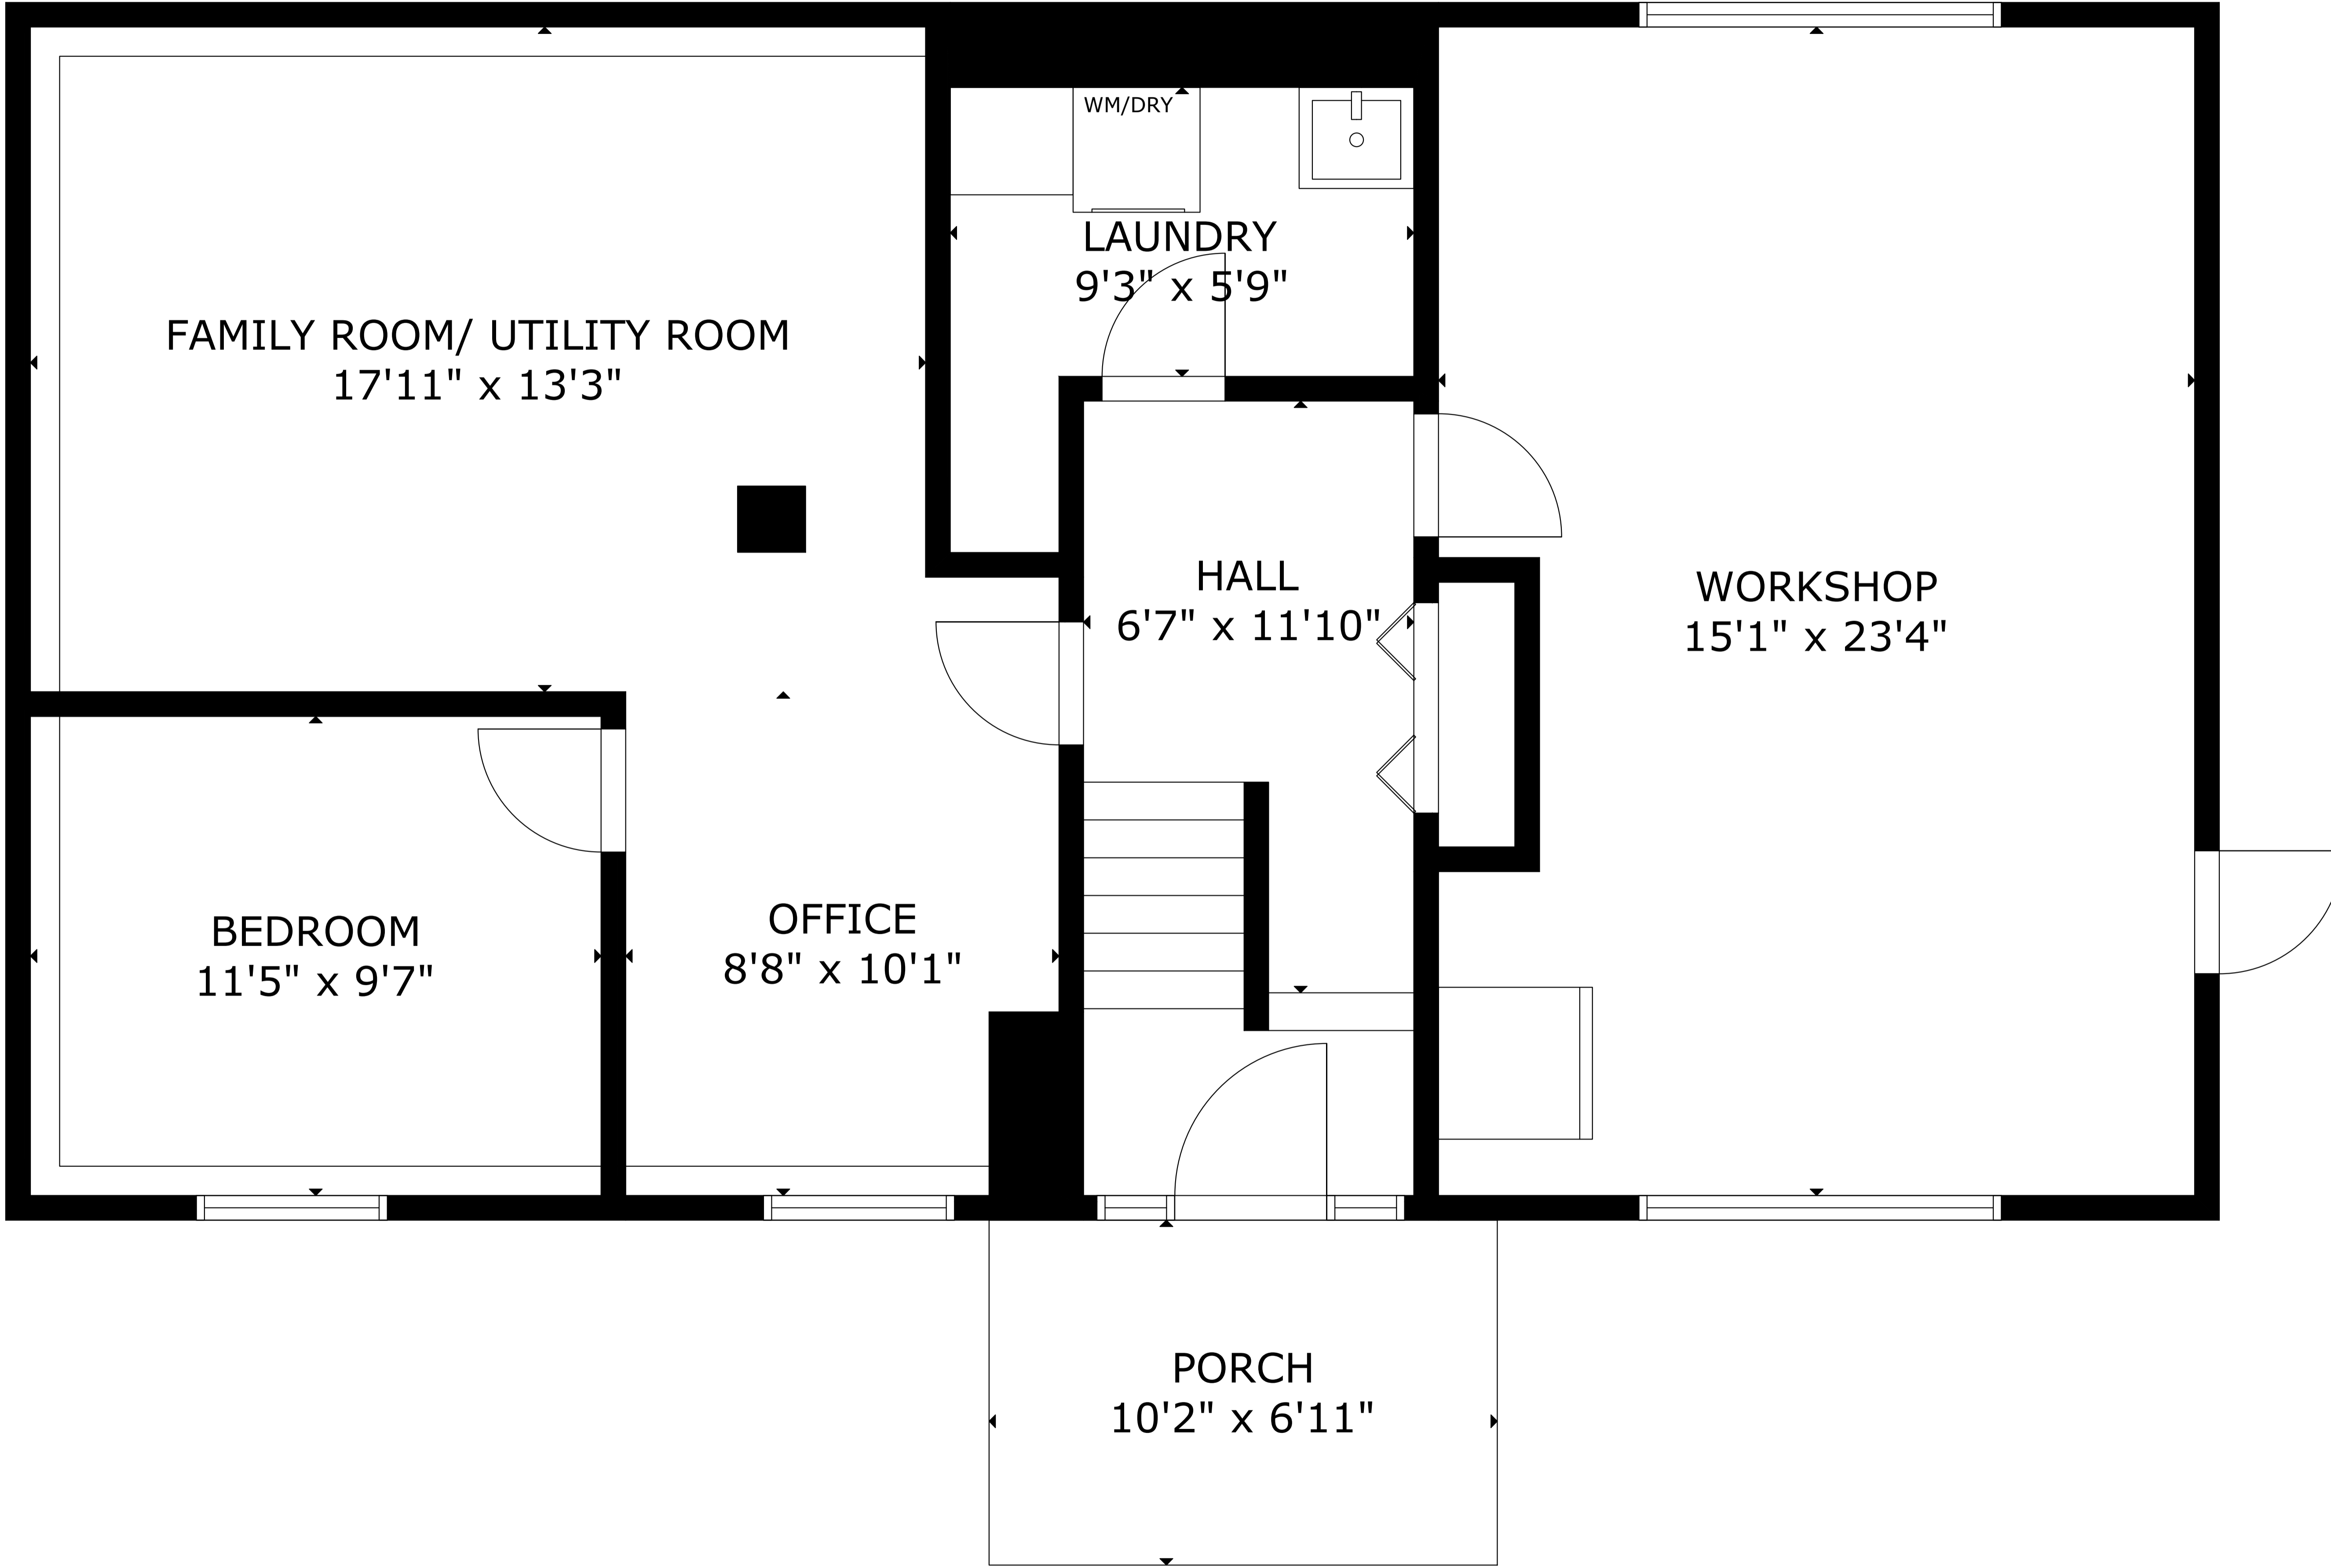

608 Kingsburg Rd, Lunenburg NS B0J 2X0, CA

GROSS INTERNAL AREA

TOTAL: 2,068 sq.ft

FLOOR 1: 1,011 sq.ft, FLOOR 2: 1,057 sq.ft

EXCLUDED AREAS: PORCH: 70 sq.ft, DECK: 156 sq.ft

SIZE AND DIMENSIONS ARE APPROXIMATE, ACTUAL MAY VARY