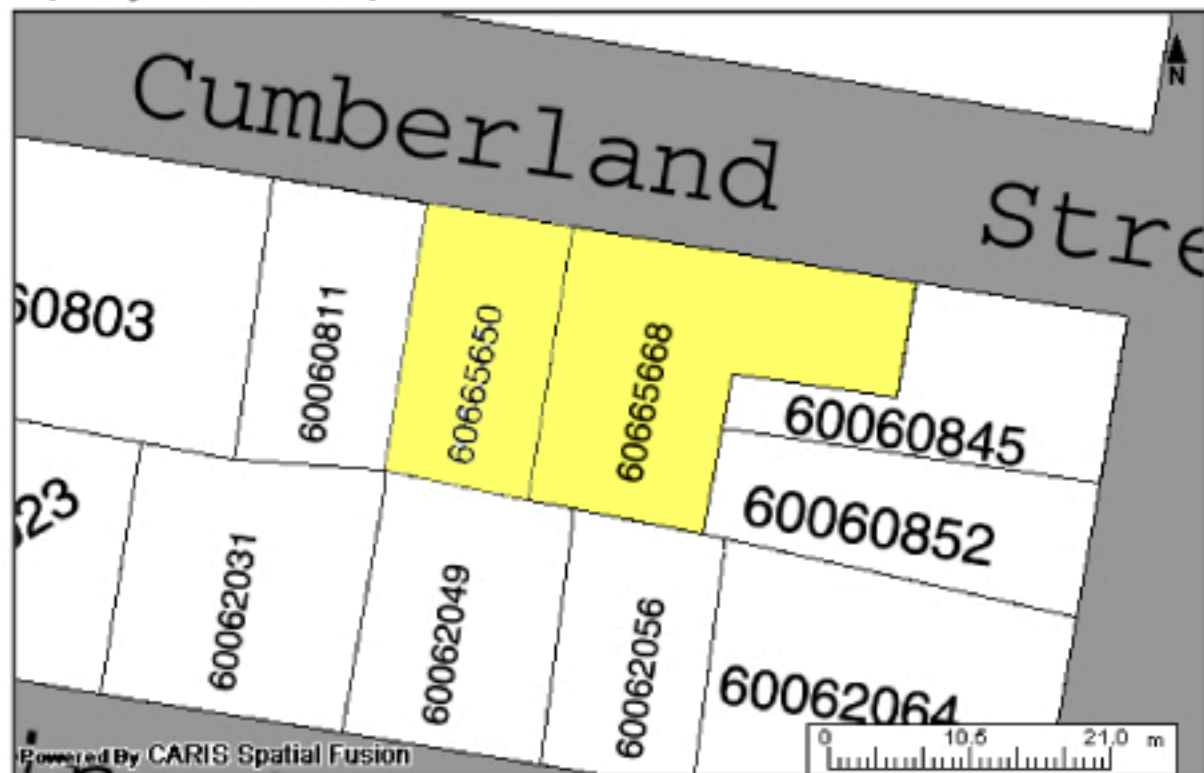

Property Online Map

PID: 60665668 **Address:** 58 CUMBERLAND STREET LUNENBURG COUNTY **AAN:** 04918304
County: LUNENBURG COUNTY
LR Status: LAND REGISTRATION

The Provincial mapping is a graphical representation of property boundaries which approximate the size, configuration and location of parcels. Care has been taken to ensure the best possible quality, however, this map is not a land survey and is not intended to be used for legal descriptions or to calculate exact dimensions or area. The Provincial mapping is not conclusive as to the location, boundaries or extent of a parcel [*Land Registration Act* subsection 21(2)]. THIS IS NOT AN OFFICIAL RECORD.